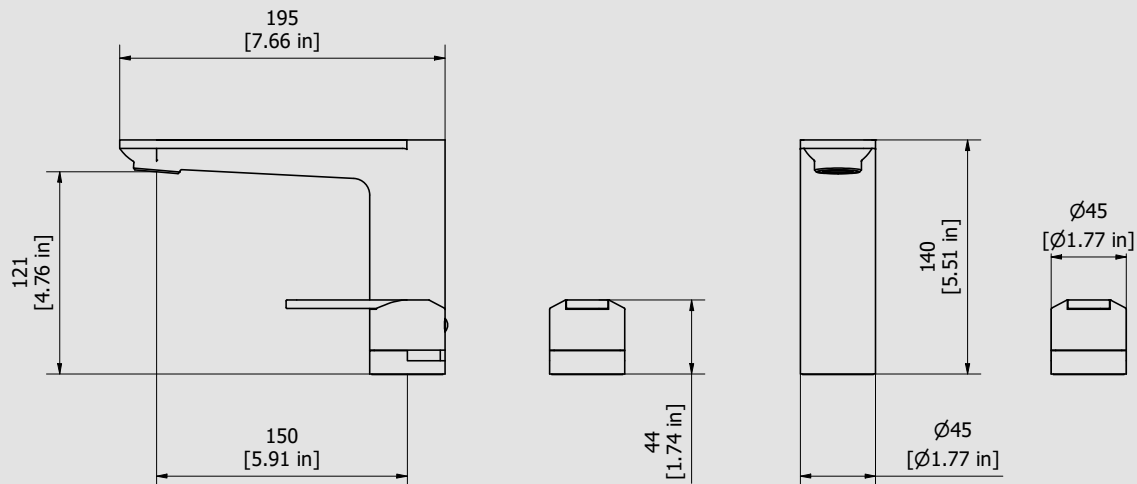

Collection

**C-67**

Article

**C6390**

Description

**Three holes washbasin set with low spout.**

Box Dimensions

**370x270x80 mm**

Dimensions

Cartridge

**G1/2" ceramic headwork**

Treaded fitting

**G1/2" female 400mms**

Aerator

**M24x1**

Flow Rate (+/-10%)