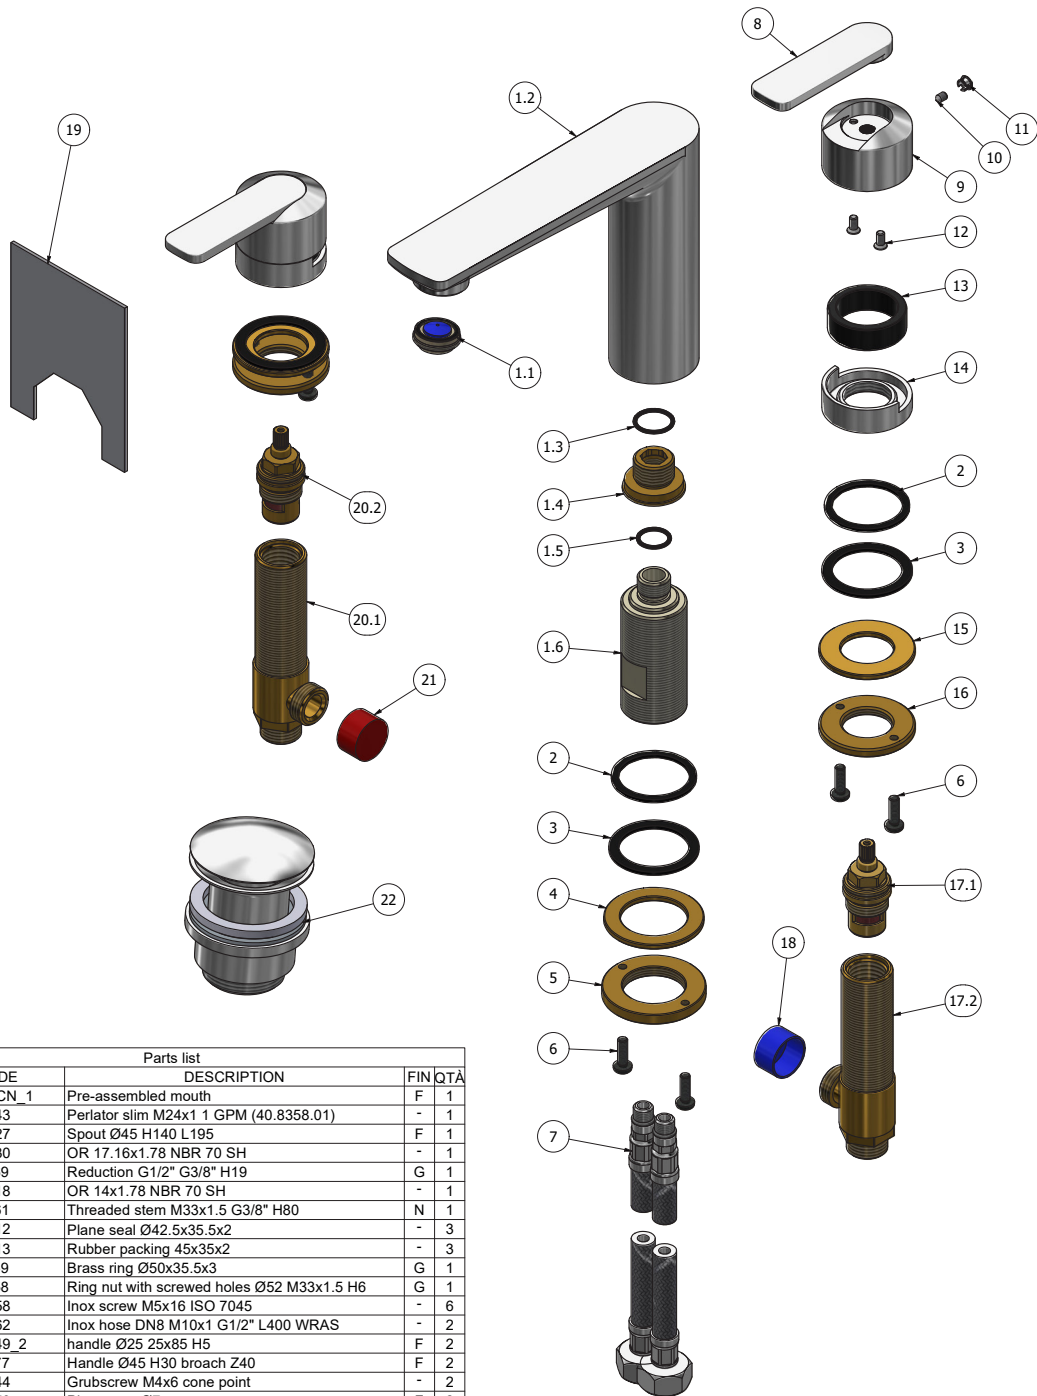

Collection

**C-67**

Article

**C6390**

Description

**Three holes washbasin set with low spout.**

Box Dimensions

**370x270x80 mm**

Dimensions

Cartridge

**G1/2" ceramic headwork**

Treaded fitting

**G1/2" female 400mms**

Aerator

**M24x1**

Flow Rate (+/-10%)

<b>1 BAR</b>	<b>2 BAR</b>	<b>3 BAR</b>
<b>3 l/m</b>	<b>4 l/m</b>	<b>4 l/m</b>

Production

**Main body is a machined from a solid pieces**

Material

**BRASS**  
According to CuZn39PB3 (CW614N)  
Max Lead content: 2.5%

WE ARE IB

Parts list				
ITEMS	CODE	DESCRIPTION	FIN	QTA
1	CP2027CCN_1	Pre-assembled mouth	F	1
1.1	AQ0017343	Perlator slim M24x1 1 GPM (40.8358.01)	-	1
1.2	CC0002027	Spout Ø45 H140 L195	F	1
1.3	AQ0004630	OR 17.16x1.78 NBR 70 SH	-	1
1.4	AS0015169	Reduction G1/2" G3/8" H19	G	1
1.5	AQ0009818	OR 14x1.78 NBR 70 SH	-	1
1.6	AN0010761	Threaded stem M33x1.5 G3/8" H80	N	1
2	AQ0008012	Plane seal Ø42.5x35.5x2	-	3
3	AQ0008013	Rubber packing 45x35x2	-	3
4	AS0010659	Brass ring Ø50x35.5x3	G	1
5	AS0010658	Ring nut with screwed holes Ø52 M33x1.5 H6	G	1
6	AQ0010358	Inox screw M5x16 ISO 7045	-	6
7	AQ0015762	Inox hose DN8 M10x1 G1/2" L400 WRAS	-	2
8	AQ0018449_2	handle Ø25 25x85 H5	F	2
9	AC0018477	Handle Ø45 H30 broach Z40	F	2
10	AQ0010444	Grubscrew M4x6 cone point	-	2
11	AQ0006650	Plug cover Ø7	F	2
12	AQ0010280	Inox screw M4x8,5	-	4
13	AS0018602	Insert Ø39.5 Ø30.5 H13	G	2
14	AC0018603	Base Ø45 26x19 H14	F	2
15	AS0010697	Washer Ø48 x Ø26.5 x3	G	2
16	AS0010698	Ring nut W26x19	G	2
17	CPC603930XXN1	Pre-assembled COLD	F	1
17.1	AQ0003930	Ceramic headwork 90° right	-	1
17.2	AS0002250	Washbasin upright W26x19	G	1
18	AQ0015329	Blue plug G1/2"	-	1
19	AQ0018612	Fixing paperboard	-	1
20	CPC602135XXN1	Pre-assembled HOT	-	1
20.1	AS0002250	Washbasin upright W26x19	G	1
20.2	AQ0002135	Ceramic headwork 90° left	-	1
21	AQ0015328	Red plug G1/2"	-	1
22	AQ0009837	Simple rapid waste 1"1/4	F	1