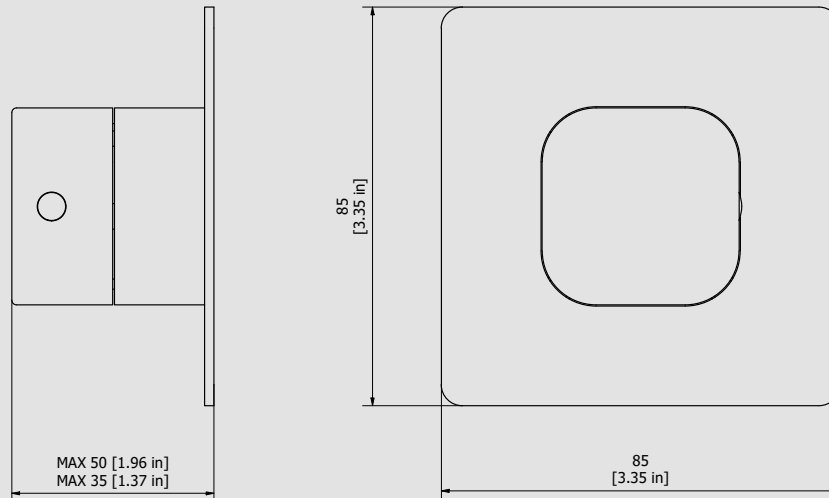

Collection

ELIO

Article

E0300_2

Description

Exposed parts for manual wall mixer

Box Dimensions

160x90x85 mm

Dimensions

Cartridge

Ø35 ceramic cartridge

Threaded fitting

Aerator

Flow Rate (+/-10%)

1 BAR	2 BAR	3 BAR
13.5 l/m	19 l/m	23.3 l/m

Production