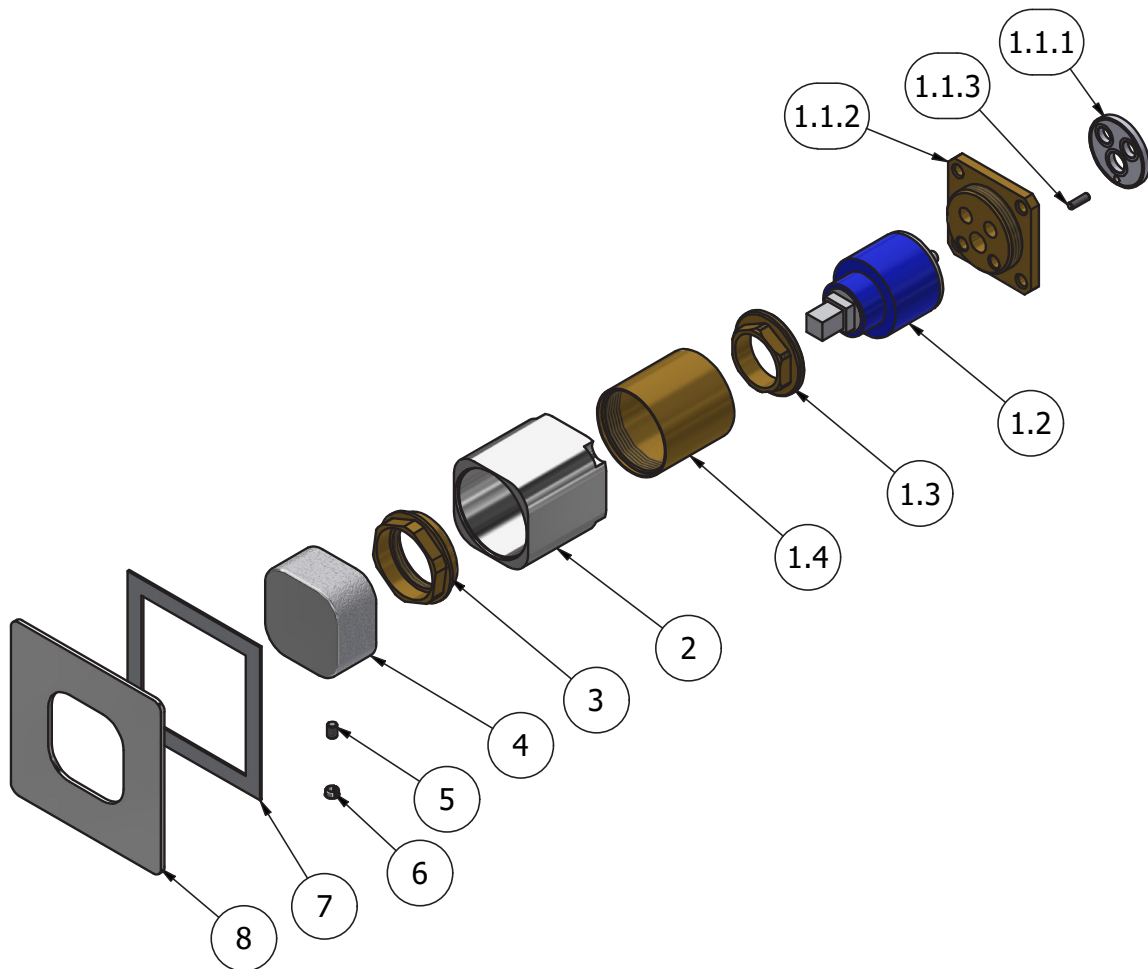

Dimensions

Cartridge

Ø35 ceramic cartridge

Threaded fitting

Aerator

Flow Rate (+/-10%)

1 BAR	2 BAR	3 BAR
13.5 l/m	19 l/m	23.3 l/m

Production

Main body is a machined from a solid pieces

Material

BRASS
According to CuZn39Pb3 (CW614N)
Max Lead content: 2.5%

WE ARE IB

Parts list				
ITEMS	CODE	DESCRIPTION	FIN	QTÀ
1	CP300CCXN_19	Pre assemble mixer 47x47 x recessed	-	1
1.1	CP13040XXN_1	Inserto 47x47	-	1
1.1.1	AQ0015684	Gasket Ø31 H3.5 Ø7 Ø7.5	-	1
1.1.2	AS0013040	Insert 47x47 H11 M37x1.5	G	1
1.1.3	AQ0015357	Grubscrew M3x10 flat point	-	1
1.2	AQ0013271	Ceramic cartiridge KRJ 35A 9x9	-	1
1.3	AS0016806	Cartridge ring nut	G	1
1.4	AS0016810	Ring for recessed shower mixer	G	1
2	AC0016809	Square ring 42x42 H44.2	F	1
3	AS0016807	Ring Ø40 M30x1.5 F	G	1
4	AC0016802	Handle 42x42 H21.5 coral	F	1
5	AQ0001081	Grubscrew M4x6 flat point	-	1
6	AQ0012203	Plug	F	1
7	AQ0015829	Rubber packing double-sided tape 75x75x8x1	-	1
8	AC0016808	Plate 85x85 x2		1