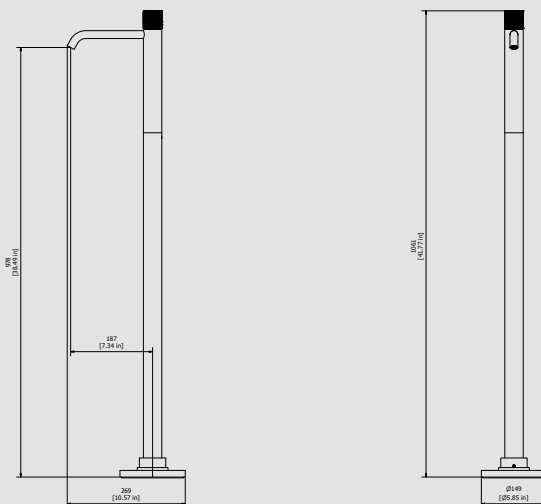

1100x395x150 mm

Weight

15.6 kg

Finishes

- **CC**
CHROME
- **PL**
PLATINUM
- **SS**
BRUSHED
NICKEL
- **ON**
NATURAL
BRASS
- **BO**
MATT
WHITE
- **NP**
MATT
BLACK
- **CF**
BLACK
CHROME
- **CS**
BRUSHED
BLACK
CHROME
- **II**
PALE
GOLD
- **IS**
BRUSHED
PALE GOLD
- **RS**
ROSE
GOLD
- **SR**
BRUSHED
ROSE GOLD
- **OO**
GOLD
- **OS**
BRUSHED
GOLD
- **RR**
ANTIQUÉ
COPPER
- **MB**
MODERN
BRONZE

Dimensions

Cartridge

Ø25 ceramic cartridge

Hoses

Aerator

M16.5x1

Flow Rate (+/-10%)

| 1 BAR | 2 BAR | 3 BAR |
|---------|---------|---------|
| 5.5 l/m | 7.8 l/m | 9.6 l/m |