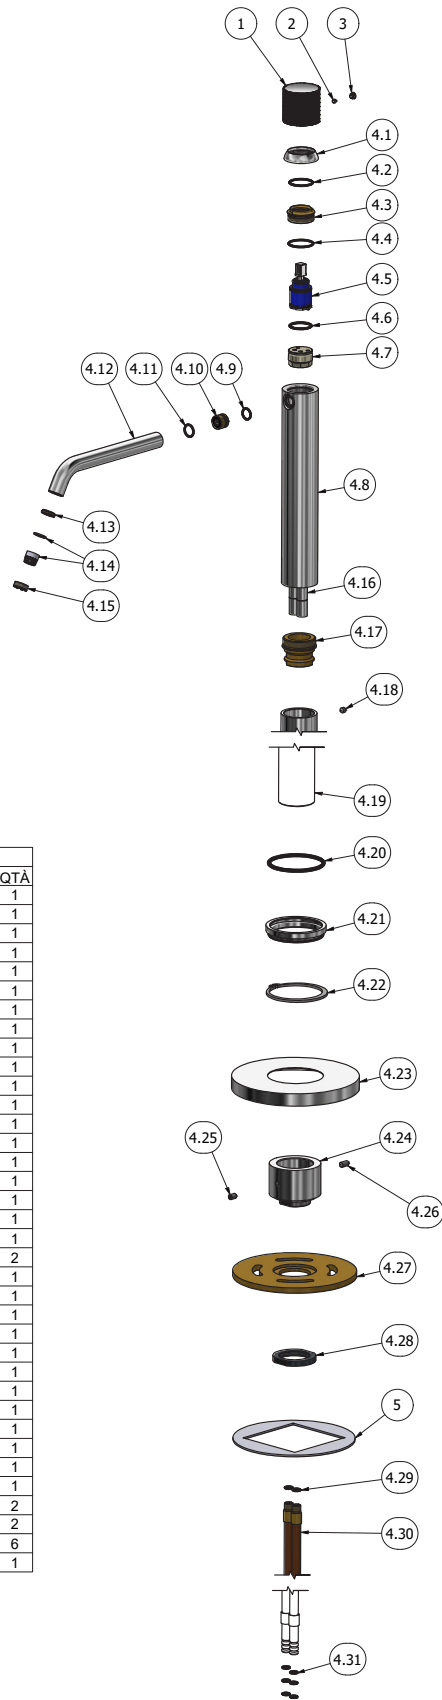

WE ARE IB

Parts list				
ITEMS	CODE	DESCRIPTION	FIN	QTA
1	AC0017942-TI	Handle Ø42 H40 gatsby	F	1
2	AQ0009938	Grubscrew M4x3 flat point	-	1
3	AQ0006650	Plug cover Ø7	F	1
4	CPMT299CC-19	Preamsembled free-standing wash basin mixer	-	1
4.1	AC0012842	Cartridge fixing nut chromed cover	F	1
4.2	AQ0006586	OR 25.12x1.78 NBR 70 SH	-	1
4.3	AS0011353	Cartridge fixing nut M30x1 H14.35	G	1
4.4	AQ0010564	OR 26.7x1.78 NBR 70 SH	-	1
4.5	AQ0016764	Cartridge Ø25 open 9x9 (KH25OPS A4US)	-	1
4.6	AQ0010972	OR 23x2 NBR 70 SH	-	1
4.7	AN0010810	Connection piece Ø27X18	N	1
4.8	AC0016623	Tall mixing body Ø42 H235 CW511L	F	1
4.9	AQ0001350	OR 11.11x1.78 NBR 70 SH	-	1
4.10	AS0010783	Spout connection M16x1 M10x0.75 H15	G	1
4.11	AQ0004610	OR 12.42x1.78 NBR 70 SH	-	1
4.12	AC0010910	Sink dispenser Ø18 L170	F	1
4.13	AS0010829	Aerator stopper M16.5x1 H4	G	1
4.14	AQ0009836	Perlator honeycomb with rubber (44.3030.0)	-	1
4.15	AN0010830	Aerator cage M16.5x1 H6	N	1
4.16	AN0010899	Extension pipe M8x1 M10x1 H230	N	2
4.17	AS0016044	Insert M38x1.5 H31.3	G	1
4.18	AQ0009549	Grubscrew M6x6 cone point	-	1
4.19	AC0016040	Pipe Ø42 H775	F	1
4.20	AQ0010874	OR 59.92x3.53 NBR 70 SH	-	1
4.21	AC0010907	Ring for carter Ø70 H12	F	1
4.22	AQ0011023	Seeger ring A65 DIN471	-	1
4.23	AQ0010873	Chromed cover Ø146,6 H.15	F	1
4.24	AC0016047	Insert for pipe Ø60 M37x1 H37	F	1
4.25	AQ0009151	Grubscrew M6x8 flat point	-	1
4.26	AQ0001091	Grubscrew M6x10 flat point	-	1
4.27	AS0015991	Flange Ø144 Ø36.2 H6.5	G	1
4.28	AS0013152	Nut Ø50 M36X1F H6 CH.46	G	1
4.29	AQ0001330	OR 6.75x1.78 NBR 70 SH	-	2
4.30	AS0016038	Pipe M10x1 L800	G	2
4.31	AQ0012025	OR 6.35x1.78 NBR 70 SH	-	6
5	AQ0015889	Rubber packing double-sided Ø142 H2	-	1