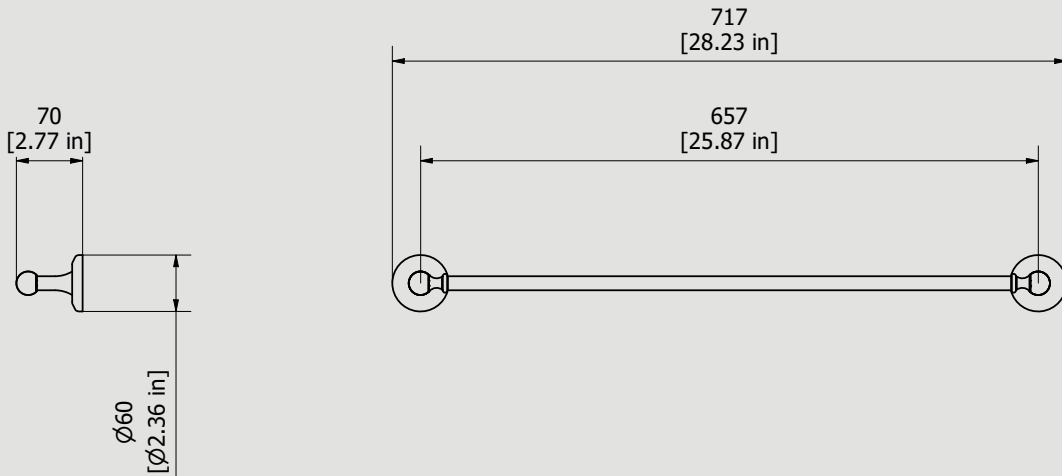

605x85x60 mm

Weight

0.6 kg

Finishes

- **CC**
CHROME
- **CF**
BLACK CHROME
- **OO**
GOLD
- **BB**
ANTIQUE BRONZE
- **SS**
BRUSHED NICKEL
- **CS**
BRUSHED BLACK CHROME
- **BO**
MATT WHITE
- **NP**
MATT BLACK
- **IS**
BRUSHED PALE GOLD
- **OS**
BRUSHED GOLD
- **II**
PALE GOLD
- **RR**
ANTIQUE COPPER
- **RS**
ROSE GOLD
- **ON**
NATURAL BRASS
- **SR**
BRUSHED ROSE GOLD
- **PL**
PLATINUM

Dimensions

Cartridge

Hoses

Aerator

Flow Rate (+/-10%)

1 BAR

2 BAR

3 BAR