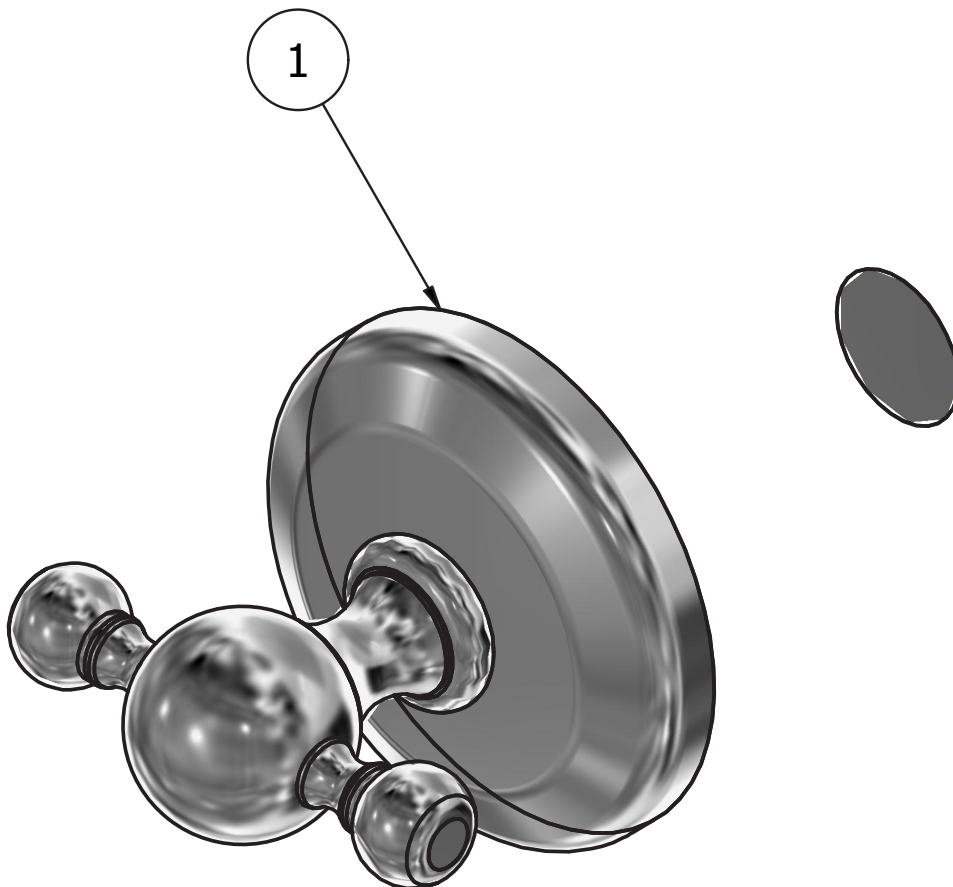

WE ARE **IB**

Parts list				
ITEMS	CODE	DESCRIPTION	FIN	QTÀ
1	AQ0018123	Double hanger	F	1