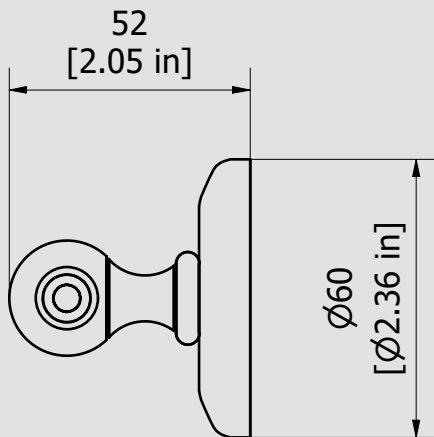

80x60x80 mm

Weight

0.4 kg

Finishes

- **CC**
CHROME
- **CF**
BLACK CHROME
- **OO**
GOLD
- **BB**
ANTIQUÉ BRONZE
- **SS**
BRUSHED NICKEL
- **CS**
BRUSHED BLACK CHROME
- **BO**
MATT WHITE
- **NP**
MATT BLACK
- **IS**
BRUSHED PALE GOLD
- **OS**
BRUSHED GOLD
- **II**
PALE GOLD
- **RR**
ANTIQUÉ COPPER
- **RS**
ROSE GOLD
- **ON**
NATURAL BRASS
- **SR**
BRUSHED ROSE GOLD
- **PL**
PLATINUM

Dimensions

Cartridge

Hoses

Aerator

Flow Rate (+/-10%)

1 BAR

2 BAR

3 BAR