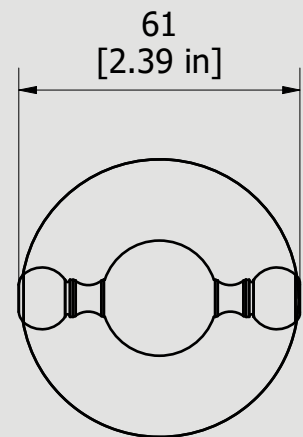

80x60x80 mm

Weight

0.4 kg

Finishes

- **CC**
CHROME
- **CF**
BLACK CHROME
- **OO**
GOLD
- **BB**
ANTIQUÉ BRONZE
- **SS**
BRUSHED NICKEL
- **CS**
BRUSHED BLACK CHROME
- **BO**
MATT WHITE
- **NP**
MATT BLACK
- **IS**
BRUSHED PALE GOLD
- **OS**
BRUSHED GOLD
- **II**
PALE GOLD
- **RR**
ANTIQUÉ COPPER
- **RS**
ROSE GOLD
- **ON**
NATURAL BRASS
- **SR**
BRUSHED ROSE GOLD
- **PL**
PLATINUM

Dimensions

Cartridge

Hoses

Aerator

Flow Rate (+/-10%)

1 BAR

2 BAR

3 BAR