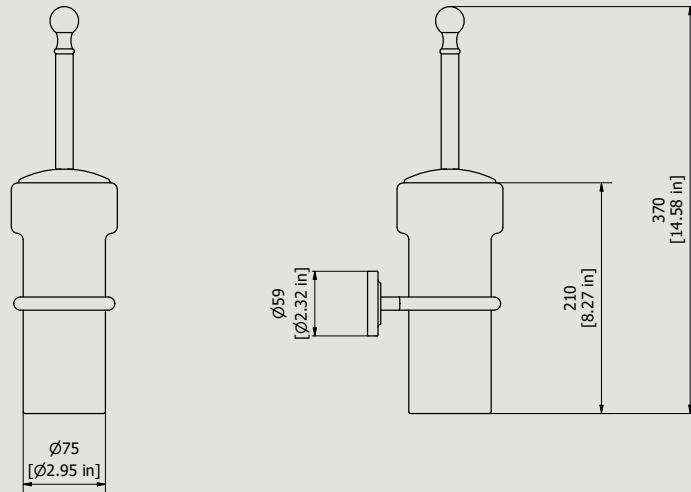

### Wall Toilet brush holder

Box Dimensions

**80x80x365 mm**

Weight

**0.8 kg**

Finishes

- **CC**  
CHROME
- **CF**  
BLACK CHROME
- **OO**  
GOLD
- **BB**  
ANTIQUE BRONZE
- **SS**  
BRUSHED NICKEL
- **CS**  
BRUSHED BLACK CHROME
- **BO**  
MATT WHITE
- **NP**  
MATT BLACK
- **IS**  
BRUSHED PALE GOLD
- **OS**  
BRUSHED GOLD
- **II**  
PALE GOLD
- **RR**  
ANTIQUE COPPER
- **RS**  
ROSE GOLD
- **ON**  
NATURAL BRASS
- **SR**  
BRUSHED ROSE GOLD
- **PL**  
PLATINUM

Dimensions

Cartridge

Hoses

Aerator

Flow Rate (+/-10%)

**1 BAR**

**2 BAR**

**3 BAR**