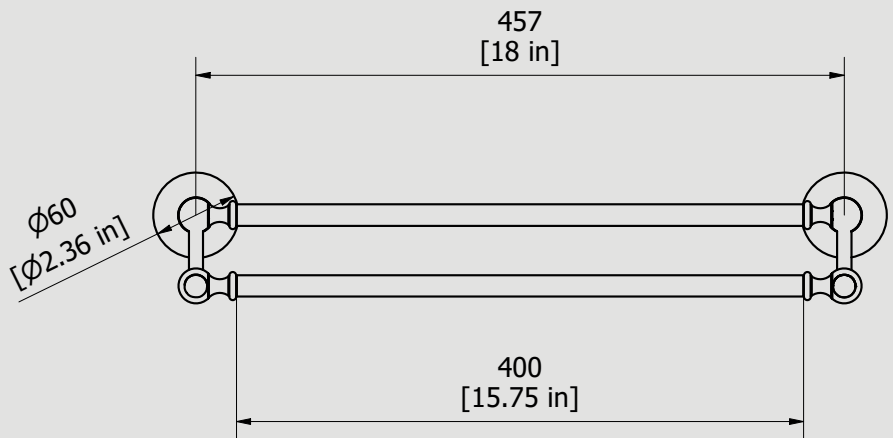

650x100x60 mm

Weight

0.6 kg

Finishes

- **CC**
CHROME
- **CF**
BLACK CHROME
- **OO**
GOLD
- **BB**
ANTIQUE BRONZE
- **SS**
BRUSHED NICKEL
- **CS**
BRUSHED BLACK CHROME
- **BO**
MATT WHITE
- **ONP**
MATT BLACK
- **IS**
BRUSHED PALE GOLD
- **OS**
BRUSHED GOLD
- **II**
PALE GOLD
- **RR**
ANTIQUE COPPER
- **RS**
ROSE GOLD
- **ON**
NATURAL BRASS
- **SR**
BRUSHED ROSE GOLD
- **PL**
PLATINUM

Dimensions

Cartridge

Hoses

Aerator

Flow Rate (+/-10%)

1 BAR

2 BAR

3 BAR