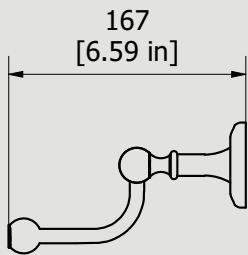

WE ARE IB

Collection

Hermes

Article

HR062

Description

Swiveable towel holder

Box Dimensions

650x100x60 mm

Weight

0.6 kg

Finishes

- **CC**
CHROME
- **CF**
BLACK CHROME
- **OO**
GOLD
- **BB**
ANTIQUE BRONZE
- **SS**
BRUSHED NICKEL
- **CS**
BRUSHED BLACK CHROME
- **BO**
MATT WHITE
- **ONP**
MATT BLACK
- **IS**
BRUSHED PALE GOLD
- **OS**
BRUSHED GOLD
- **II**
PALE GOLD
- **RR**
ANTIQUE COPPER
- **RS**
ROSE GOLD
- **ON**
NATURAL BRASS
- **SR**
BRUSHED ROSE GOLD
- **PL**
PLATINUM

Dimensions

Cartridge

Hoses

Aerator

Flow Rate (+/-10%)

1 BAR

2 BAR

3 BAR