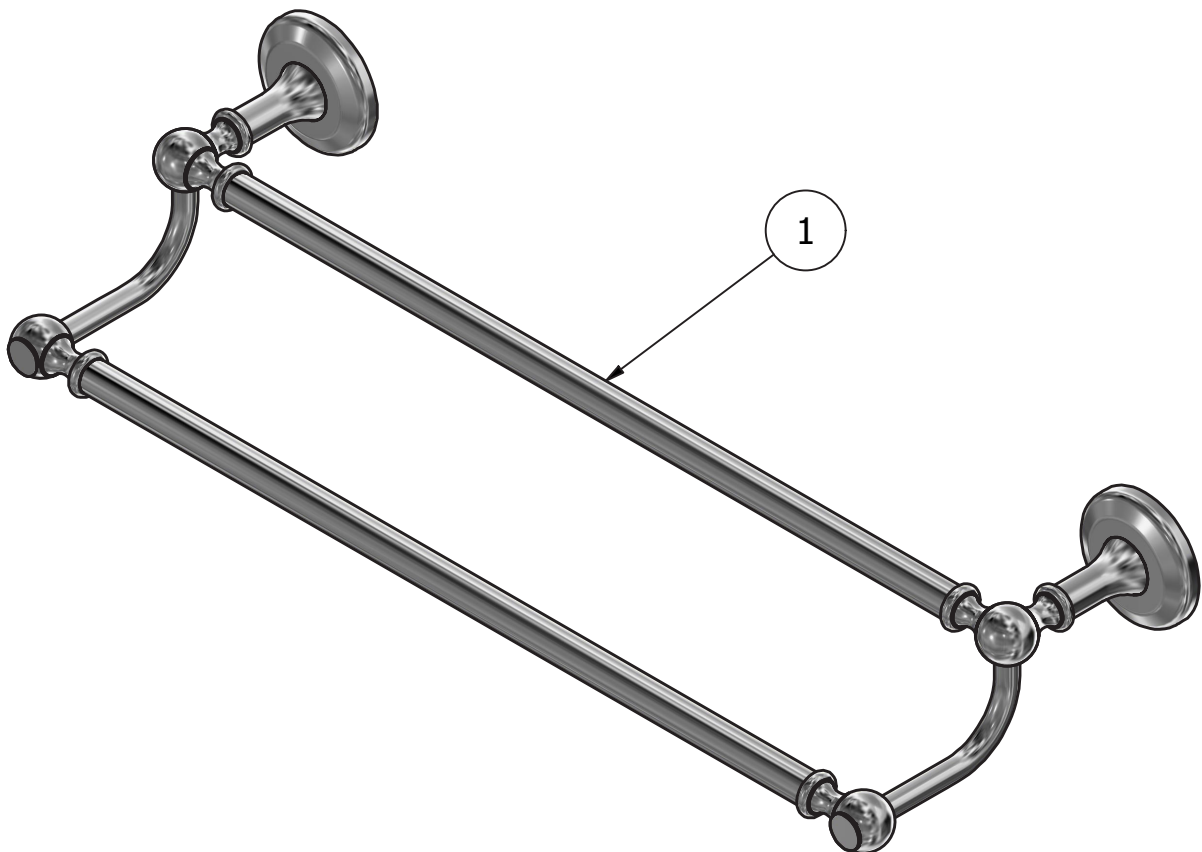

WE ARE **IB**

Parts list				
ITEMS	CODE	DESCRIPTION	FIN	QTÀ
1	AQ0018118	Double towel holder 400	F	1