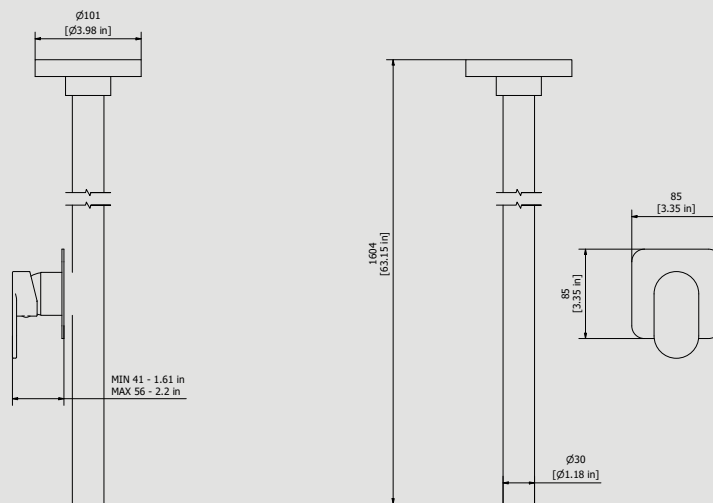

Collection

K2

Article

K2210

Description

Ceiling spout with wall mounted mixer

Built-in body to be purchased separately INC300

Box Dimensions

150 x 190 x 98 mm
1700 Ø70 mm

Weight

4.5 kg

Finishes

- **CC**
CHROME
- **CF**
BLACK CHROME
- **OO**
GOLD
- **MB**
MODERN BRONZE
- **SS**
BRUSHED NICKEL
- **CS**
BRUSHED BLACK CHROME
- **BO**
MATT WHITE
- **NP**
MATT BLACK
- **IS**
BRUSHED PALE GOLD
- **OS**
BRUSHED GOLD
- **II**
PALE GOLD
- **RR**
ANTIQUE COPPER
- **RS**
ROSE GOLD
- **ON**
NATURAL BRASS
- **SR**
BRUSHED ROSE GOLD
- **PL**
PLATINUM

Dimensions

Cartridge

Ø35 ceramic cartridge

Threaded fitting

G1/2" female

Aerator

M24x1

Flow Rate (+/-10%)

1 BAR	2 BAR	3 BAR
4.3 l/min	5.2 l/min	6.9 l/min

Production

Main body is a single hot stamped pieces

Material

BRASS
According to CuZn49 (CW510L)
Max Lead content: 0.2%

WE ARE IB

Parts list				
ITEMS	CODE	DESCRIPTION	FIN	QTÀ
1	AQ0014252	Ceiling wash basin mixer	F	1
2	CPIN206CC-19	Mixer 47x47 x recessed	-	1
2.1	AQ0015684	Gasket Ø31 H3.5 Ø7 Ø7.5	-	1
2.2	AQ0015357	Grubscrew M3x10 flat point	-	1
2.3	AS0013040	Insert 47x47 H11 M37x1.5	G	1
2.4	AQ0004095	Ceramic cartridge Ø35 9x9 (K35A)	-	1
2.5	AC0010445	Recessed ring Ø41 M37x1.5 H40.7	F	1
2.6	AQ0001040	Cartridge ring nut M37x1.5 H9	G	1
3	AQ0003630	Cartridge ring nut cover M37x1.5	F	1
4	AQ0014030	Lever	F	1
5	AQ0001082	Grubscrew M4x4 cone point	-	1
6	AQ0006650	Plug cover Ø7	F	1
7	AQ0015829	Rubber packing double-sided tape 75x75x8x1	-	1
8	AC0013100-TI	Plate 85x85x2 300	F	1
9	AQ0009837	Simple rapid waste 1"1/4	F	1