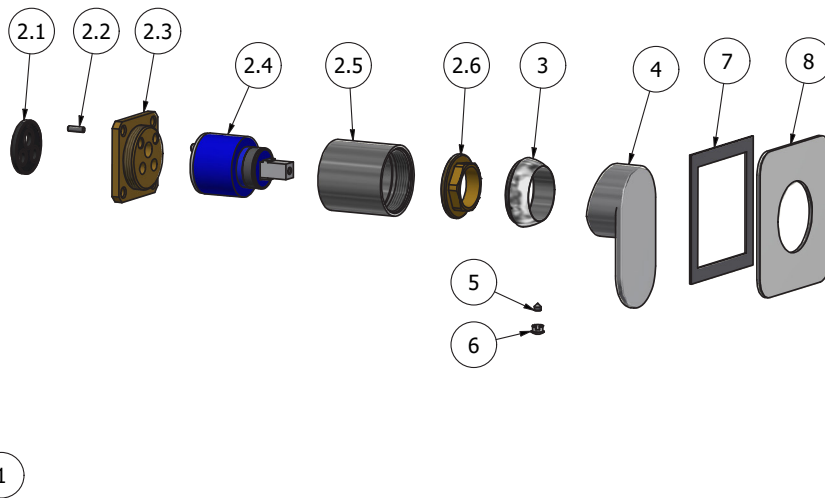

Collection

K2

Article

K2210

Description

Ceiling spout with wall mounted mixer

Built-in body to be purchased separately INC300

Box Dimensions

Dimensions

Cartridge

Ø35 ceramic cartridge

Threaded fitting

G1/2" female

Aerator

M24x1

Flow Rate (+/-10%)

1 BAR	2 BAR	3 BAR
4.3 l/min	5.2 l/min	6.9 l/min

Production

Main body is a single hot stamped pieces

Material

BRASS
According to CuZn49 (CW510L)
Max Lead content: 0.2%

WE ARE IB

Parts list				
ITEMS	CODE	DESCRIPTION	FIN	QTÀ
1	AQ0014252	Ceiling wash basin mixer	F	1
2	CPIN206CC-19	Mixer 47x47 x recessed	-	1
2.1	AQ0015684	Gasket Ø31 H3.5 Ø7 Ø7.5	-	1
2.2	AQ0015357	Grubscrew M3x10 flat point	-	1
2.3	AS0013040	Insert 47x47 H11 M37x1.5	G	1
2.4	AQ0004095	Ceramic cartridge Ø35 9x9 (K35A)	-	1
2.5	AC0010445	Recessed ring Ø41 M37x1.5 H40.7	F	1
2.6	AQ0001040	Cartridge ring nut M37x1.5 H9	G	1
3	AQ0003630	Cartridge ring nut cover M37x1.5	F	1
4	AQ0014030	Lever	F	1
5	AQ0001082	Grubscrew M4x4 cone point	-	1
6	AQ0006650	Plug cover Ø7	F	1
7	AQ0015829	Rubber packing double-sided tape 75x75x8x1	-	1
8	AC0013100-TI	Plate 85x85x2 300	F	1
9	AQ0009837	Simple rapid waste 1"1/4	F	1