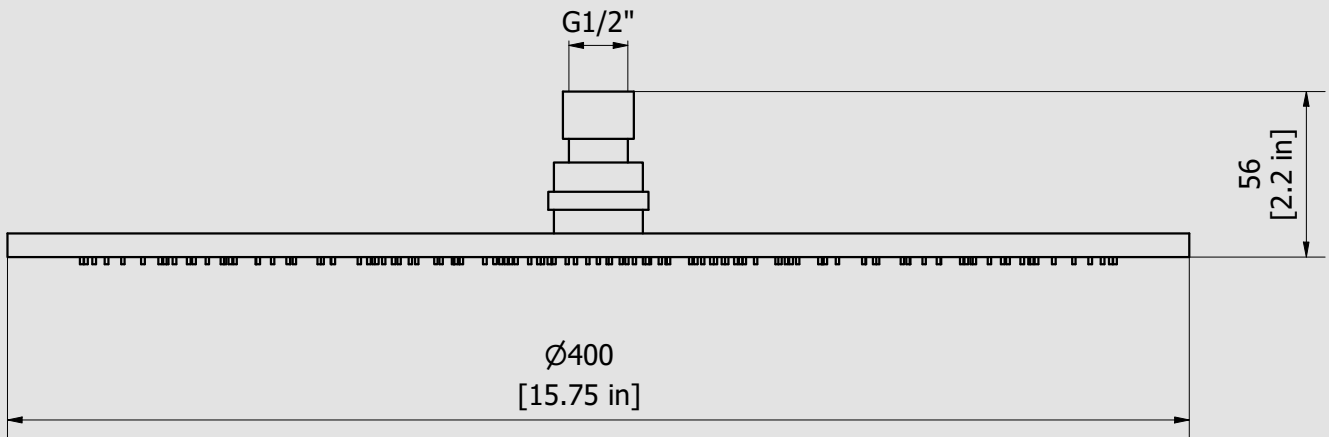

WE ARE IB

Collection

MONAMOUR

Article

MA040

Description

Round showerhead Ø400 mm

Box Dimensions

556x565x99 mm

Weight

3.3 kg

Finishes

- **CC**
CHROME
- **PL**
PLATINUM
- **SS**
BRUSHED
NICKEL
- **ON**
NATURAL
BRASS
- **BO**
MATT
WHITE
- **NP**
MATT
BLACK
- **CF**
BLACK
CHROME
- **CS**
BRUSHED
BLACK
CHROME
- **II**
PALE
GOLD
- **IS**
BRUSHED
PALE GOLD
- **RS**
ROSE
GOLD
- **SR**
BRUSHED
ROSE GOLD
- **OO**
GOLD
- **OS**
BRUSHED
GOLD
- **RR**
ANTIQUÉ
COPPER
- **BB**
ANTIQUÉ
BRONZE
- **MB**
MODERN
BRONZE

Dimensions

Cartridge

-

Threaded fitting

G1/2" Female

Aerator

-

Flow Rate (+/-10%)