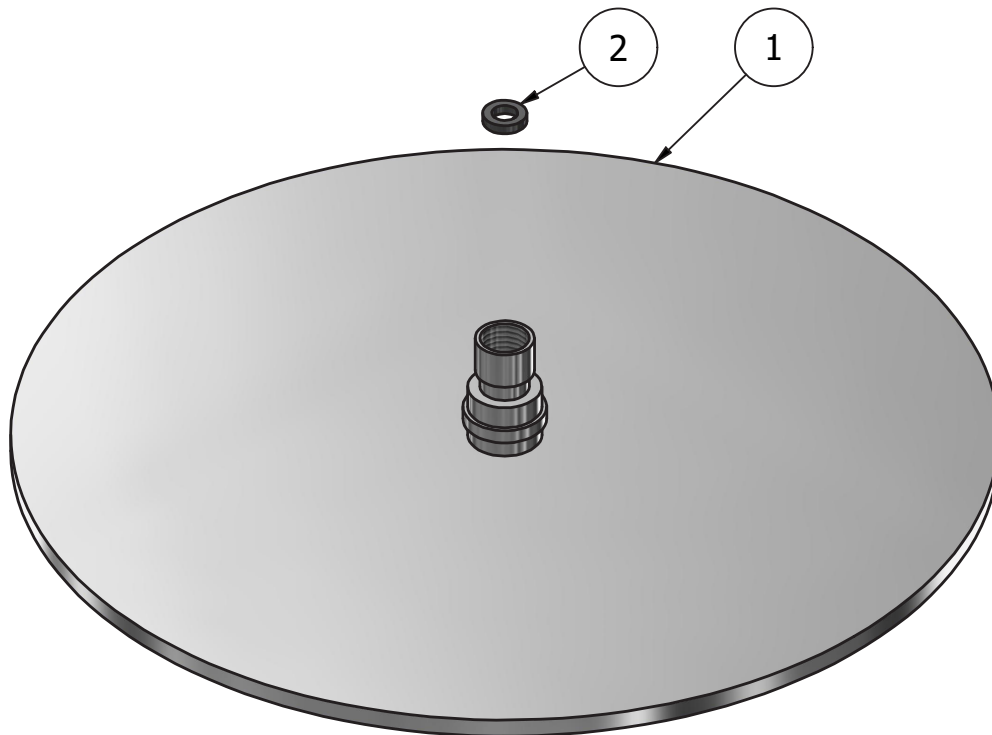

WE ARE **IB**

Parts list			
ELEM.	CODE	DESCRIPTION	QTÀ
1	AQ0013341	Round Ø400 Mon Amour shower head	1
2	AQ0014583	Rubber packing G1/2" H4	1