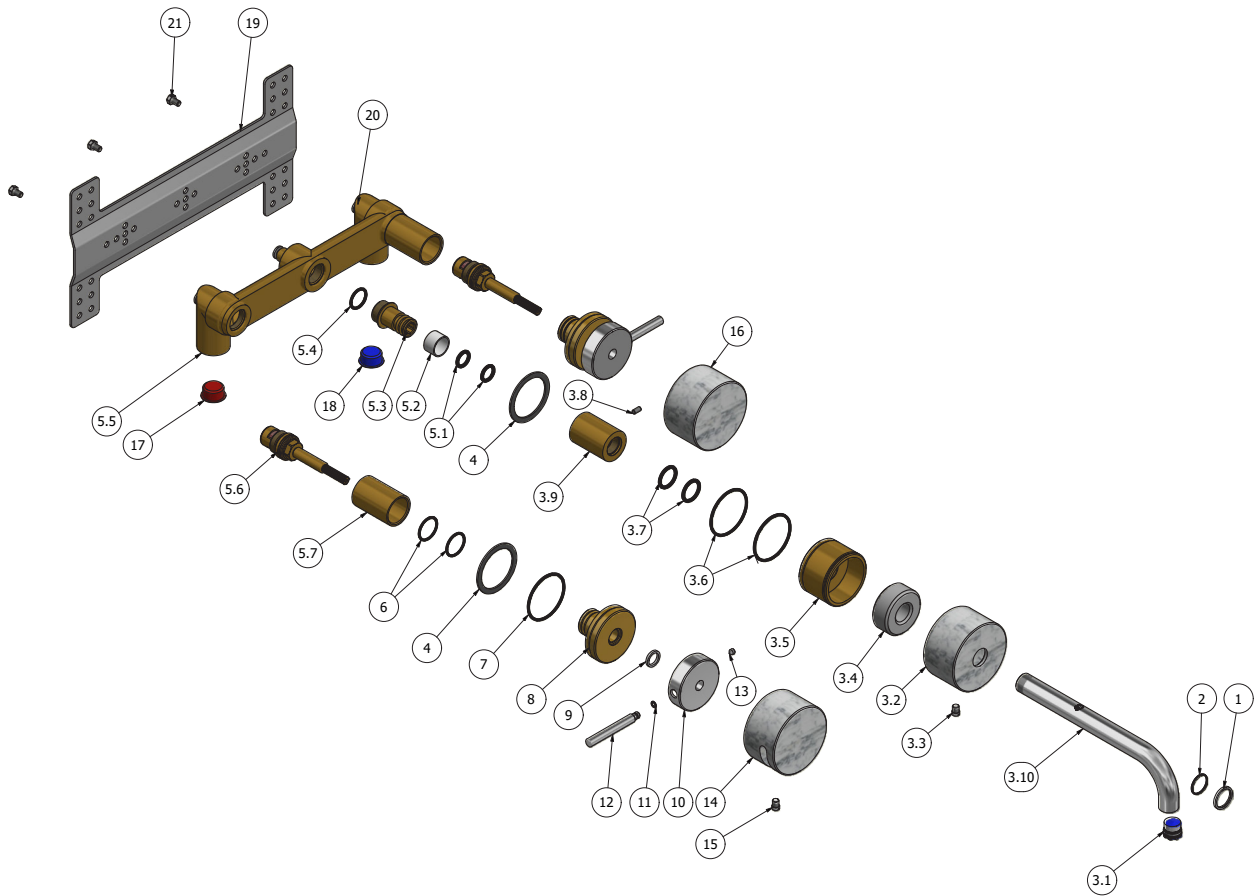

1 BAR	2 BAR	3 BAR
4.2 l/min	5 l/min	5 l/min

Production

Main body is a single casted pieces

Material

BRASS
According to CuZn35PbAl-B (CB752S)
Max Lead content: 1.36%

WE ARE IB

Parts list			
ITEMS	CODE	DESCRIPTION	FINQTA
1	AC0012589	Ring Ø22 Ø18.4 H2	F 1
2	AQ0015101	OR 18x1 NBR 70 SH	- 1
3	CPMR11995CC-1	Preassembled spout out White	- 1
3.1	AQ0015104	Perlator PCA Cachè honeycomb laminar 1.5 gpm (44.3356.010)	- 1
3.2	AQ0014838	Marble cover Ø68 H40 carrara's white	- 1
3.3	AQ0015557	Screw Ø7.1 M6 H9 white	- 1
3.4	AQ0015118	PTFE insert Ø44.95 Ø18.2 H19	- 1
3.5	AS0012475	Ring for spout Ø52.4 H34	G 1
3.6	AQ0009984	OR 43x2 NBR 70 SH	- 2
3.7	AQ0010978	OR 17.46x2.62 NBR 70 SH	- 2
3.8	AQ0006921	Grubscrew M4x8 flat point	- 1
3.9	AS0011554	Insert Ø30 L42	G 1
3.10	AC0011995-TI	Spout M18x1 M16.5x1 Ø18 L194	F 1
4	AQ0009591	Gasket plane Ø40 Ø49.5 H1.5	- 3
5	CPMR206CC-1	Preassembled recessed mixer	- 1
5.1	AQ0001360	OR 11.91x2.62 NBR 70 SH	- 2
5.2	AQ0010143	Antifriction ring Ø20 H12.5	- 1
5.3	AS0012306	Spout-out insert G1/2" H40	G 1
5.4	AQ0009841	OR 17x2 NBR 70 SH	- 1
5.5	CT0001905	Recessed body 3 hole Int. 200 G1/2"	G 1
5.6	AQ0014917	Ceramic headwork 90° left red (FCN0796S-6090RS)	G 1
5.7	AS0012477	Ring Ø30 M24x1 H44	G 2
5.8	AQ0014918	Ceramic headwork 90° right cold blue (FCN0796D-6090BL)	G 1
6	AQ00001400	OR 20.35x1.78 NBR 70 SH	- 4
7	AQ0009984	OR 43x2 NBR 70 SH	- 2
8	AS0012478	Handle's support Ø52.4 Ø24.8 H35	G 2
9	AQ0011066	Antifriction ring Ø15.8x13.2x2.2	- 2
10	AC0012479	Handle Ø51 H22	F 2
11	AQ0010327	OR 4x1 NBR 70 SH	- 2
12	AC0012453	Rod Ø8 M6 H63	F 2
13	AQ0009729	Grubscrew M5x5 cone point	- 2
14	AQ0014840	Marble cover Ø68 H40 left	- 1
15	AQ0015557	Screw Ø7.1 M6 H9 white	- 2
16	AQ0014843	Marble cover Ø68 H60 right	- 1
17	AQ0014537	Red thread's protecting cap Ø19	- 1
18	AQ0014538	Blu thread's protecting cap Ø19	- 1
19	AQ0009362	Inox plate 280x150	- 1
20	AQ0004650	Washer Ø6 ISO 7089 140 HV	- 3
21	AQ0009429	Inox screw M5x8 DIN933	- 3