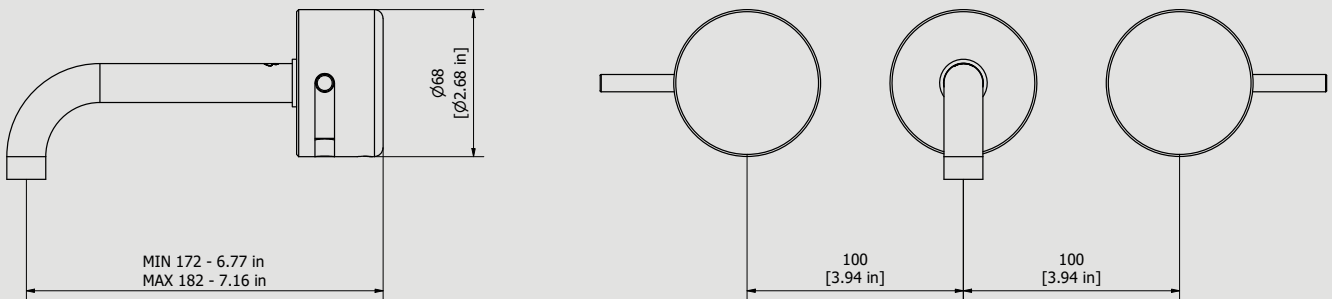

Collection

MARMO

Article

MR306_1

Description

Wall mounted widespread lavatory faucet

Box Dimensions

470 x 290 x 160 mm

Dimensions

Cartridge

G1/2" ceramic headworks

Treaded fitting

Treaded fitting G1/2" female

Aerator

M16.5x1

Flow Rate (+/-10%)