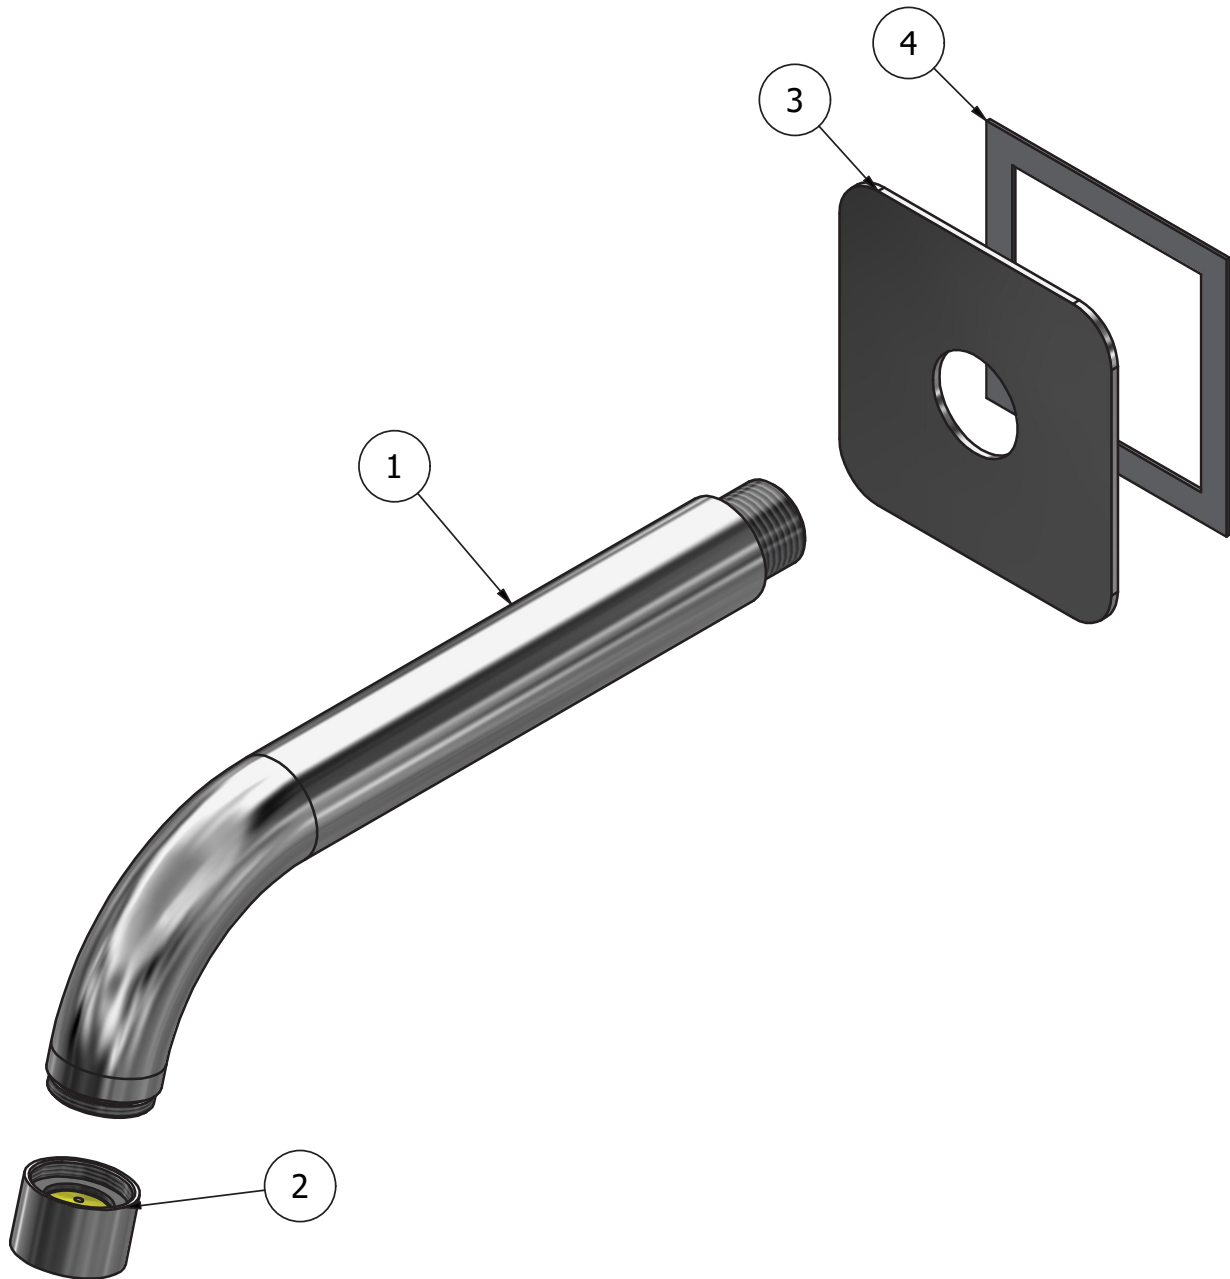

2 BAR
8 l/m

3 BAR
8 l/m

Production

Main body is a single hot stamped pieces

Material

BRASS
According to CuZn42 (CW510L)
Max Lead content: 0.2%

WE ARE **IB**

Parts list				
ITEMS	CODE	DESCRIPTION	FIN	QTÀ
1	AC0012377	Spout-out Ø26 L195	F	1
2	AQ0014681	Aerator Ø26 H17 M24x1 (40.1053.33300)	F	1
3	AC0017933-TI	Plate 85x85x2 Ø26.5	F	1
4	AQ0015829	Rubber packing double-sided tape 75x75x8x1	-	1