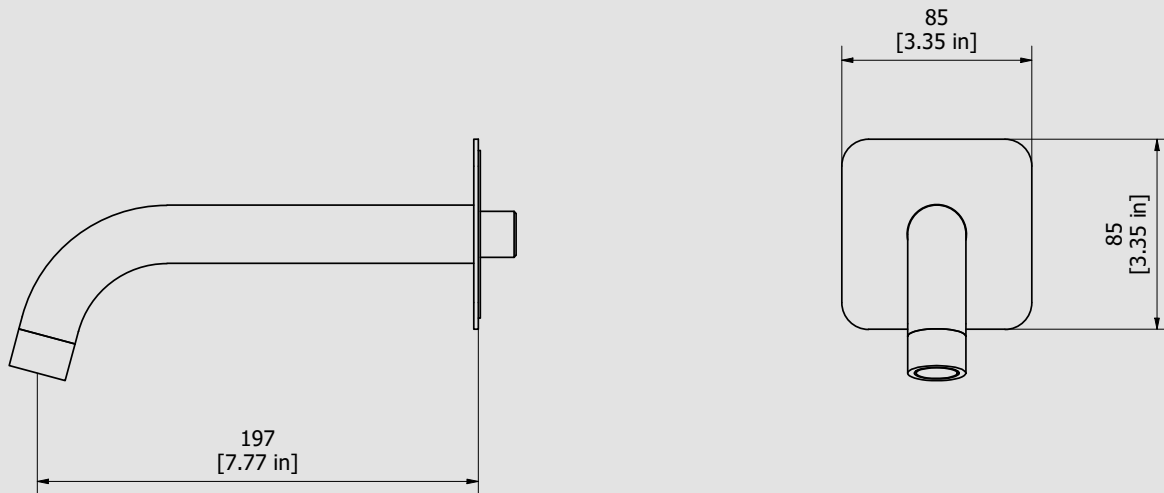

Collection

MILANO TORINO

Article

MT322_22

Description

Wall mounted spout.

Box Dimensions

150x190x98 mm

Dimensions

Cartridge

Treaded fitting

G1/2" male

Aerator

M24x1

Flow Rate (+/-10%)

1 BAR
6.5 l/m

2 BAR
8 l/m

3 BAR
8 l/m

Production

Main body is a single hot stamped pieces

Material

BRASS
According to CuZn42 (CW510L)
Max Lead content: 0.2%

WE ARE **IB**

Parts list				
ITEMS	CODE	DESCRIPTION	FIN	QTÀ
1	AC0012377	Spout-out Ø26 L195	F	1
2	AQ0014681	Aerator Ø26 H17 M24x1 (40.1053.33300)	F	1
3	AC0017933-TI	Plate 85x85x2 Ø26.5	F	1
4	AQ0015829	Rubber packing double-sided tape 75x75x8x1	-	1