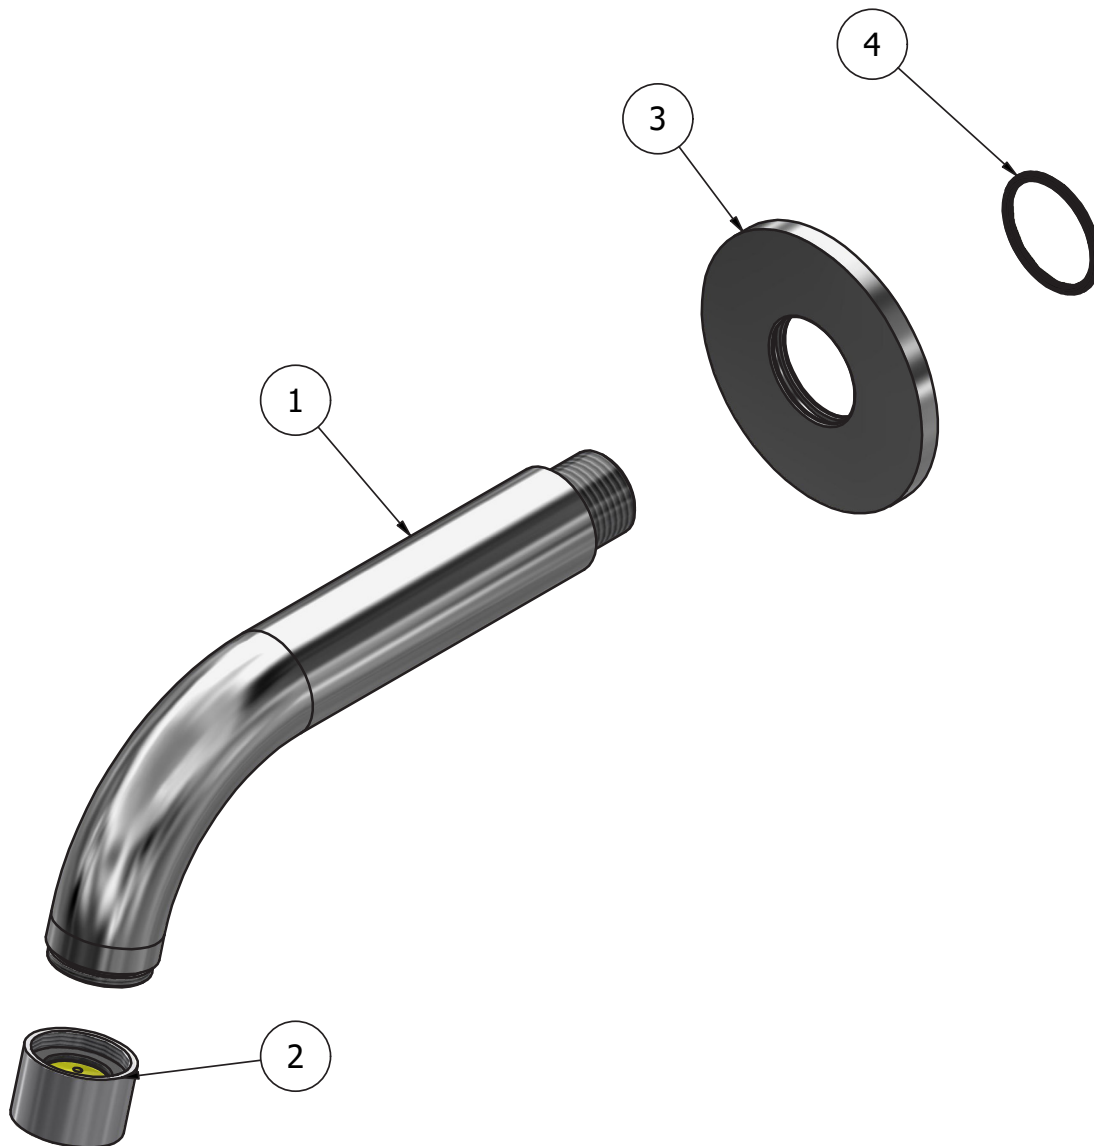

Collection

MILANO TORINO

Article

MT327_23

Description

Wall mounted bath spout.

Box Dimensions

150x190x98 mm

2 BAR
23 l\m

3 BAR
29 l\m

Production

Main body is a single hot stamped pieces

Material

BRASS
According to CuZn42 (CW510L)
Max Lead content: 0.2%

WE ARE **IB**

Parts list				
ITEMS	CODE	DESCRIPTION	FIN	QTÀ
1	AC0012558	Spout-out Ø26 L145	F	1
2	AQ0015036	Aerator Ø26 H17 M24x1 flow sraightener (40.9100.33301)	F	1
3	AC0018090-TI	Rosette Ø70 Ø26.5 H5	F	1
4	AQ0009421	OR 26x2 NBR 70 SH	-	1