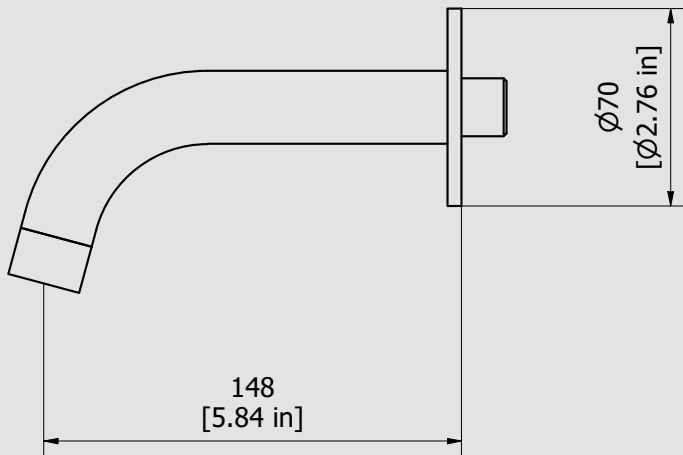

Collection

MILANO TORINO

Article

MT327_23

Description

Wall mounted bath spout.

Box Dimensions

150x190x98 mm

Dimensions

Cartridge

Treated fitting

G1/2" male

Aerator

M24x1

Flow Rate (+/-10%)

1 BAR
17.5 l\m

2 BAR
23 l\m

3 BAR
29 l\m

Production

Main body is a single hot stamped pieces

Material

BRASS
According to CuZn42 (CW510L)
Max Lead content: 0.2%

WE ARE **IB**

Parts list				
ITEMS	CODE	DESCRIPTION	FIN	QTÀ
1	AC0012558	Spout-out Ø26 L145	F	1
2	AQ0015036	Aerator Ø26 H17 M24x1 flow sraightener (40.9100.33301)	F	1
3	AC0018090-TI	Rosette Ø70 Ø26.5 H5	F	1
4	AQ0009421	OR 26x2 NBR 70 SH	-	1