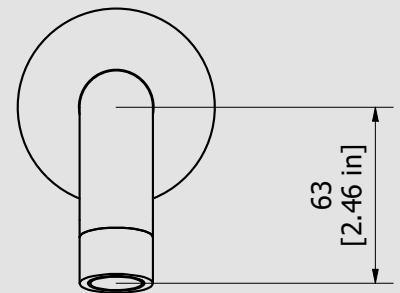

Collection

MILANO TORINO

Article

MT327_23

Description

Wall mounted bath spout.

Box Dimensions

150x190x98 mm

Weight

0.2 kg

Finishes

- **CC**
CHROME
- **PL**
PLATINUM
- **SS**
BRUSHED
NICKEL
- **ON**
NATURAL
BRASS
- **BO**
MATT
WHITE
- **NP**
MATT
BLACK
- **CF**
BLACK
CHROME
- **CS**
BRUSHED
BLACK
CHROME
- **II**
PALE
GOLD
- **IS**
BRUSHED
PALE GOLD
- **RS**
ROSE
GOLD
- **SR**
BRUSHED
ROSE GOLD
- **OO**
GOLD
- **OS**
BRUSHED
GOLD
- **RR**
ANTIQUÉ
COPPER
- **MB**
MODERN
BRONZE

Dimensions

Cartridge

Treated fitting

G1/2" male

Aerator

M24x1

Flow Rate (+/-10%)

1 BAR
17.5 l\m

2 BAR
23 l\m

3 BAR
29 l\m

Production

Main body is a single hot stamped pieces

Material

BRASS
According to CuZn42 (CW510L)
Max Lead content: 0.2%

WE ARE **IB**

Parts list				
ITEMS	CODE	DESCRIPTION	FIN	QTÀ
1	AC0012558	Spout-out Ø26 L145	F	1
2	AQ0015036	Aerator Ø26 H17 M24x1 flow sraightener (40.9100.33301)	F	1
3	AC0018090-TI	Rosette Ø70 Ø26.5 H5	F	1
4	AQ0009421	OR 26x2 NBR 70 SH	-	1