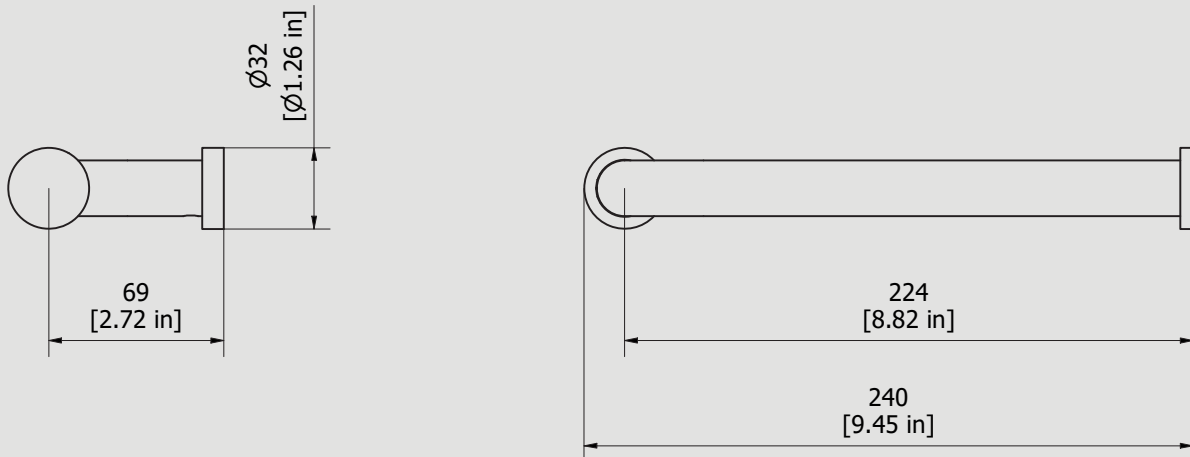

330 x 90 x 40 mm

Weight

0.15 kg

Finishes

- **CC**
CHROME
- **CF**
BLACK CHROME
- **OO**
GOLD
- **MB**
MODERN BRONZE
- **SS**
BRUSHED NICKEL
- **CS**
BRUSHED BLACK CHROME
- **BO**
MATT WHITE
- **NP**
MATT BLACK
- **IS**
BRUSHED PALE GOLD
- **OS**
BRUSHED GOLD
- **II**
PALE GOLD
- **RR**
ANTIQUE COPPER
- **RS**
ROSE GOLD
- **ON**
NATURAL BRASS
- **SR**
BRUSHED ROSE GOLD
- **PL**
PLATINUM

Dimensions

Cartridge

Hoses

Aerator

Flow Rate (+/-10%)

1 BAR

2 BAR

3 BAR