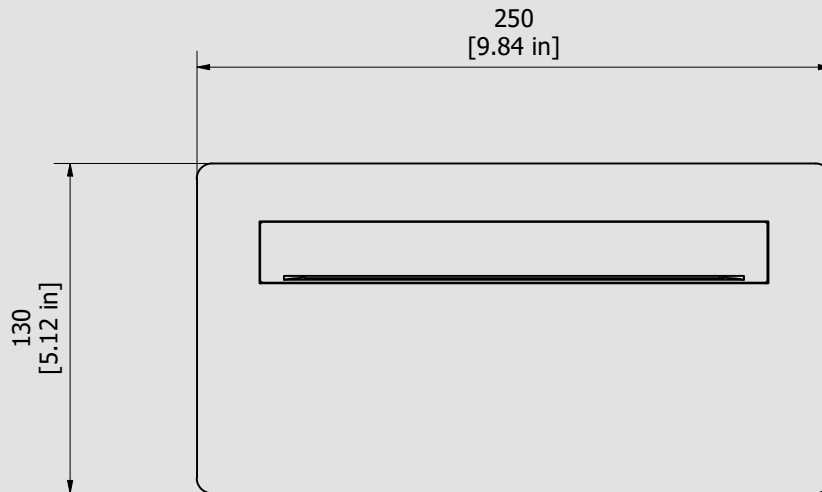

340x180x70 mm

Weight

3.1 kg

Finishes

- **CC** CHROME
- **CF** BLACK CHROME
- **OO** GOLD
- **MB** MODERN BRONZE
- **SS** BRUSHED NICKEL
- **CS** BRUSHED BLACK CHROME
- **BO** MATT WHITE
- **NP** MATT BLACK
- **IS** BRUSHED PALE GOLD
- **OS** BRUSHED GOLD
- **II** PALE GOLD
- **RR** ANTIQUE COPPER
- **RS** ROSE GOLD
- **ON** NATURAL BRASS
- **SR** BRUSHED ROSE GOLD
- **PL** PLATINUM

Dimensions

Cartridge

-

Threaded fitting

G1/2" Male

Aerator

-

Flow Rate (+/-10%)

1 BAR
13 l/min

2 BAR
17 l/min

3 BAR
20 l/min

Production

Main body is a single hot stamped pieces

Material

BRASS
According to CuZn42 (CW510L)
Max lead content: 0.2%

IB RUBINETTERIE s.p.a
via dei Pianotti 3/5
25068 Sarezzo (BS) - Italy -