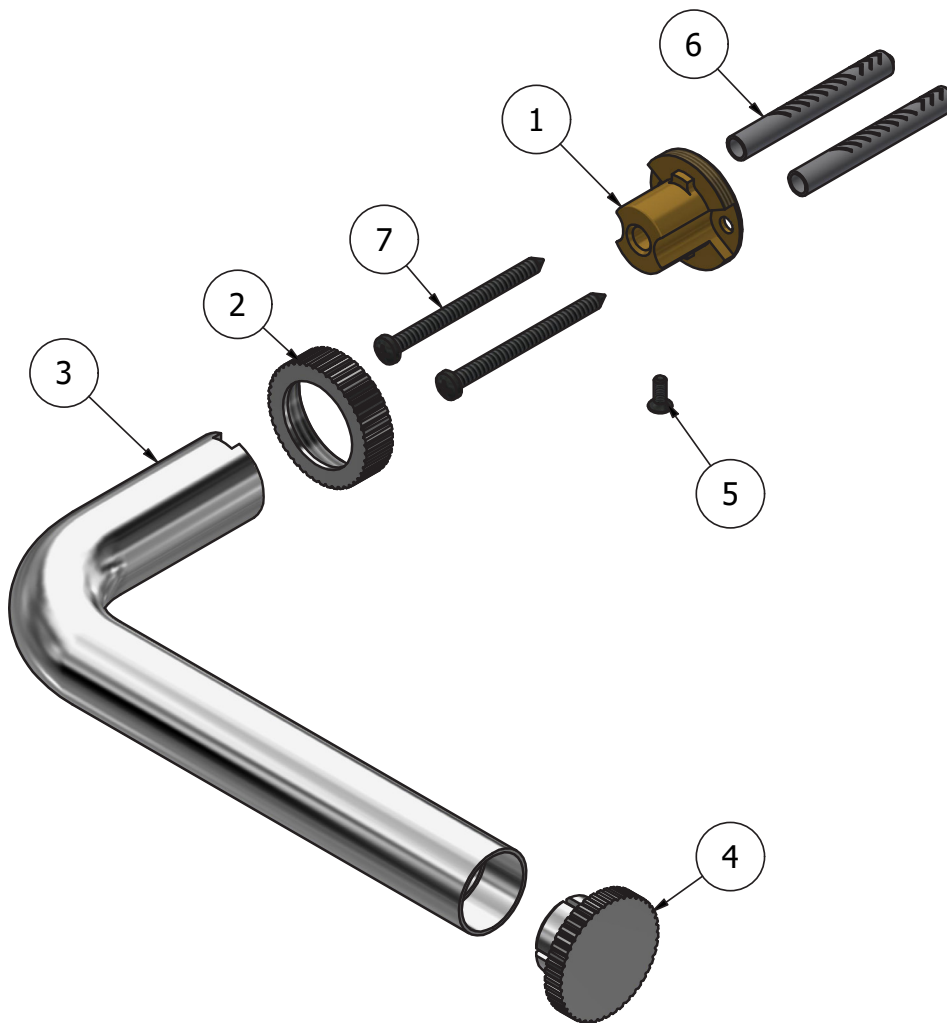

Dimensions

Cartridge

Hoses

Aerator

Flow Rate (+/-10%)

1 BAR

2 BAR

3 BAR

Production

Main body is a machined from a solid pieces

Material

BRASS
According to CuZn39Pb3 (CW614N)
Max Lead content: 2.5%

WE ARE **IB**

Parts list				
ITEMS	CODE	DESCRIPTION	FIN	QTÀ
1	AS0017576	Wall support H20 M29x1M	G	1
2	AC0016666	Ring nut M29x1 Ø32 H8.5 zig. vertical P2	F	1
3	AC0017570	Pipe Ø22 L160 sp.2	F	1
4	AC0016660	Plug Ø32 H15	F	1
5	AQ0017082	Cros Screw M3x8 TSP UNI 7688	-	1
6	AQ0017577	Fischer Ø6 H50	-	2
7	AQ0017575	Self-tapping screw Ø3,9x50 TC cross	-	2