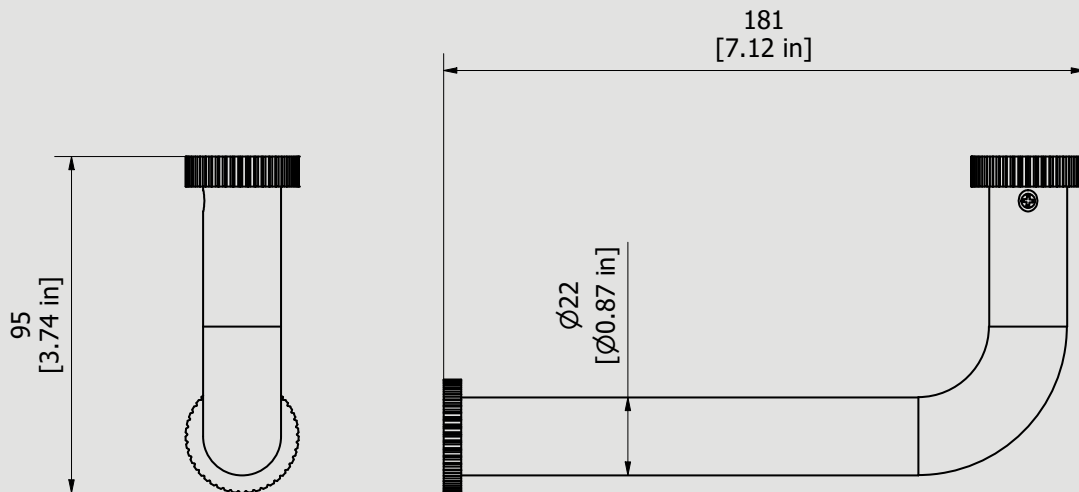

Collection

REFLEX

Article

RX011

Description

Toilet paper holder

Box Dimensions

220x120x40 mm

Weight

0.5 kg

Finishes

- **CC**
CHROME
- **CF**
BLACK CHROME
- **OO**
GOLD
- **MB**
MODERN BRONZE
- **SS**
BRUSHED NICKEL
- **CS**
BRUSHED BLACK CHROME
- **BO**
MATT WHITE
- **NP**
MATT BLACK
- **IS**
BRUSHED PALE GOLD
- **OS**
BRUSHED GOLD
- **II**
PALE GOLD
- **RR**
ANTIQUÉ COPPER
- **RS**
ROSE GOLD
- **ON**
NATURAL BRASS
- **SR**
BRUSHED ROSE GOLD
- **PL**
PLATINUM

Dimensions

Cartridge

Hoses

Aerator

Flow Rate (+/-10%)

1 BAR

2 BAR

3 BAR

Production

Main body is a machined from a solid pieces

Material

BRASS
According to CuZn39Pb3 (CW614N)
Max Lead content: 2.5%

WE ARE **IB**

Parts list				
ITEMS	CODE	DESCRIPTION	FIN	QTÀ
1	AS0017576	Wall support H20 M29x1M	G	1
2	AC0016666	Ring nut M29x1 Ø32 H8.5 zig. vertical P2	F	1
3	AC0017570	Pipe Ø22 L160 sp.2	F	1
4	AC0016660	Plug Ø32 H15	F	1
5	AQ0017082	Cros Screw M3x8 TSP UNI 7688	-	1
6	AQ0017577	Fischer Ø6 H50	-	2
7	AQ0017575	Self-tapping screw Ø3,9x50 TC cross	-	2