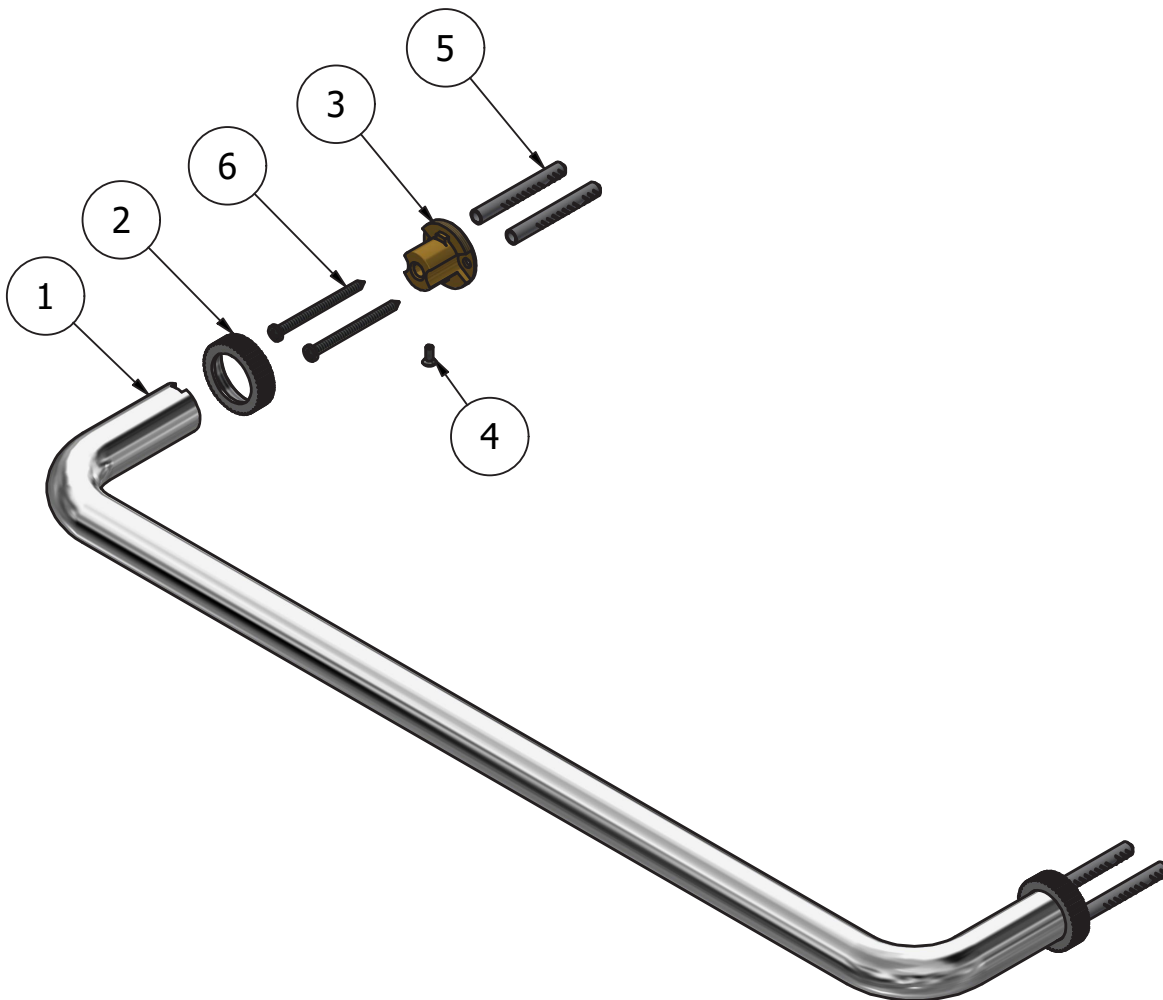

### RX014

Description

**Towel holder**

Box Dimensions  
**500x100x45 mm**

Weight  
**0.4 kg**

Finishes

- **CC**  
CHROME
- **CF**  
BLACK CHROME
- **OO**  
GOLD
- **MB**  
MODERN BRONZE
- **SS**  
BRUSHED NICKEL
- **CS**  
BRUSHED BLACK CHROME
- **BO**  
MATT WHITE
- **NP**  
MATT BLACK
- **IS**  
BRUSHED PALE GOLD
- **OS**  
BRUSHED GOLD
- **II**  
PALE GOLD
- **RR**  
ANTIQUÉ COPPER
- **RS**  
ROSE GOLD
- **ON**  
NATURAL BRASS
- **SR**  
BRUSHED ROSE GOLD
- **PL**  
PLATINUM

Dimensions

Cartridge

Hoses

Aerator

Flow Rate (+/-10%)

**1 BAR**

**2 BAR**

**3 BAR**

Production

**Main body is a machined from a solid pieces**

Material

**BRASS**  
According to CuZn39Pb3 (CW614N)  
Max Lead content: 2.5%

WE ARE **IB**

Parts list				
ITEMS	CODE	DESCRIPTION	FIN	QTÀ
1	AC0017825	Pipe Ø22 Ø18 L500	F	1
2	AC0016666	Ring nut M29x1 Ø32 H8.5 zig. vertical P2	F	2
3	AS0017576	Wall support H20 M29x1M	G	2
4	AQ0017082	Cros Screw M3x8 TSP UNI 7688	-	2
5	AQ0017577	Fischer Ø6 H50	-	4
6	AQ0017575	Self-tapping screw Ø3,9x50 TC cross	-	4