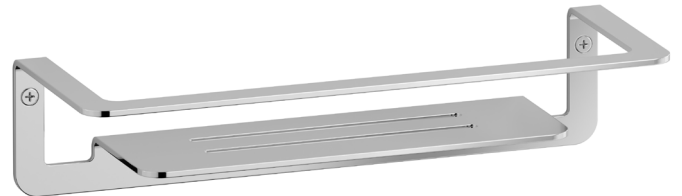

Collection

REFLEX

Article

RX015

Description

Shelf

Box Dimensions

- mm

Weight

0.4 kg

Finishes

- **CC**
CHROME
- **CF**
BLACK CHROME
- **OO**
GOLD
- **MB**
MODERN BRONZE
- **SS**
BRUSHED NICKEL
- **CS**
BRUSHED BLACK CHROME
- **BO**
MATT WHITE
- **NP**
MATT BLACK
- **IS**
BRUSHED PALE GOLD
- **OS**
BRUSHED GOLD
- **II**
PALE GOLD
- **RR**
ANTIQUE COPPER
- **RS**
ROSE GOLD
- **ON**
NATURAL BRASS
- **SR**
BRUSHED ROSE GOLD
- **PL**
PLATINUM

Production

Main body is a machined from a solid pieces

Material

St. Steel

WE ARE **IB**

| Parts list | | | | |
|------------|-----------|-------------------------|-----|-----|
| ITEMS | CODE | DESCRIPTION | FIN | QTÀ |
| 1 | AC0017972 | Shelf 300x110x70 th.3mm | F | 1 |
| 2 | AQ0010626 | Inox screw Ø4 L50 | F | 2 |
| 3 | AQ0010660 | Dowel fisher Ø8 L40 | - | 2 |