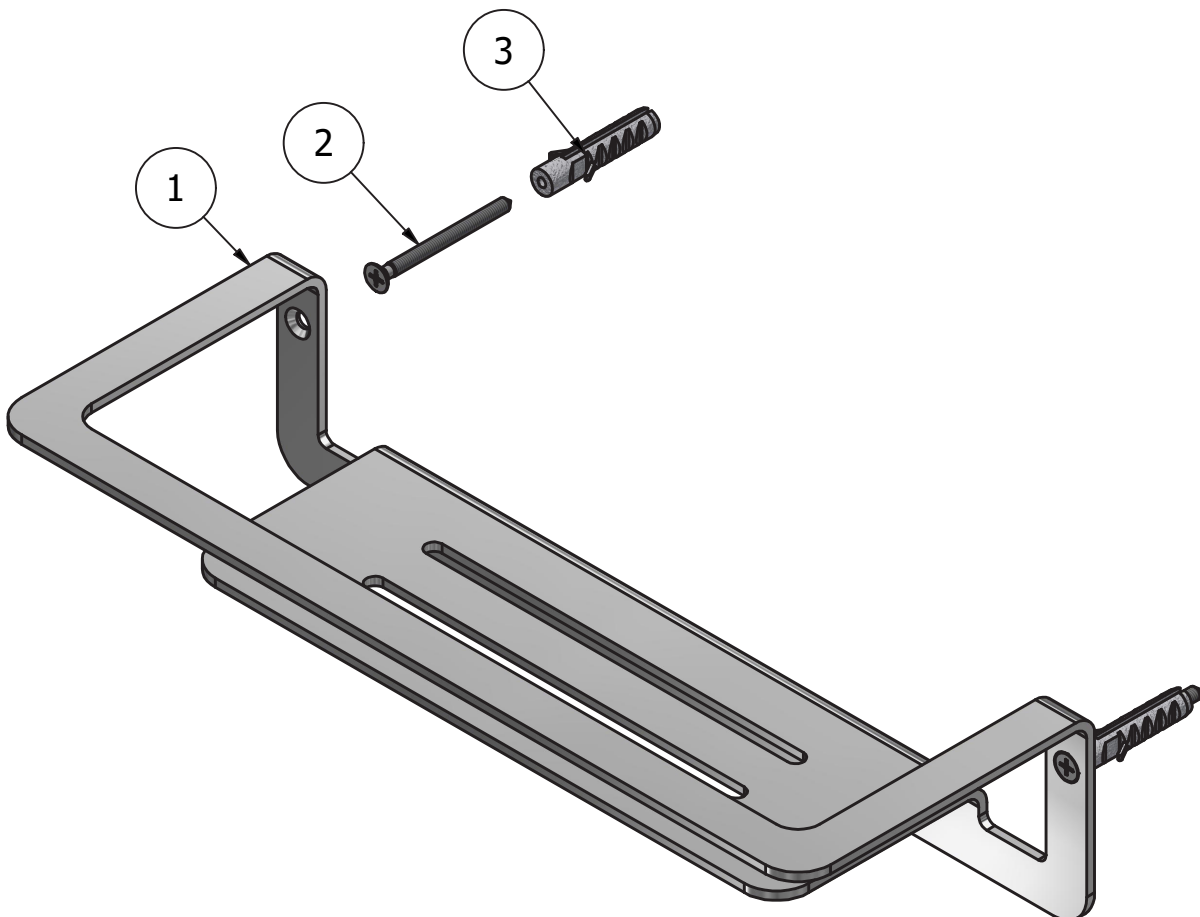

Production

Main body is a machined from a solid pieces

Material

St. Steel

WE ARE **IB**

| Parts list | | | | |
|------------|-----------|-------------------------|-----|-----|
| ITEMS | CODE | DESCRIPTION | FIN | QTÀ |
| 1 | AC0017972 | Shelf 300x110x70 th.3mm | F | 1 |
| 2 | AQ0010626 | Inox screw Ø4 L50 | F | 2 |
| 3 | AQ0010660 | Dowel fisher Ø8 L40 | - | 2 |