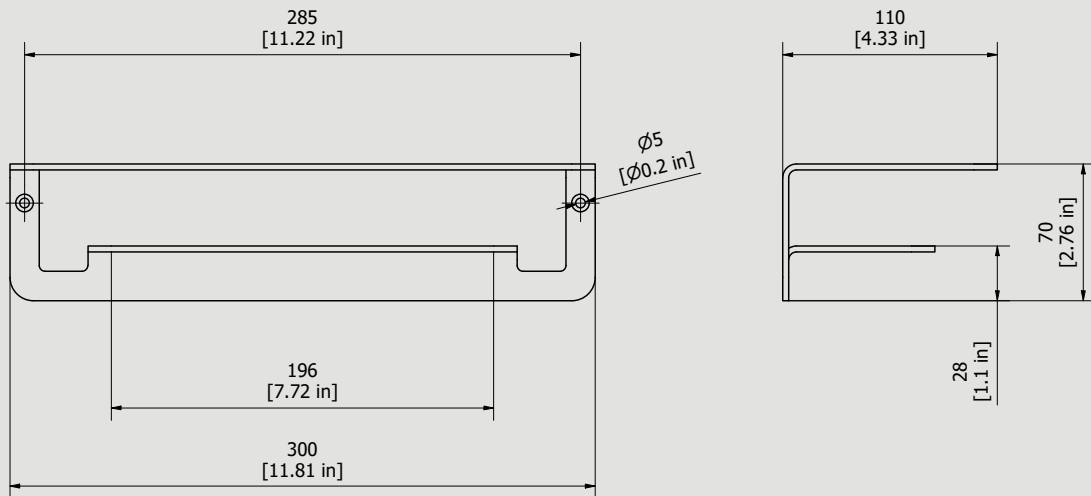

Dimensions

Cartridge

Hoses

Aerator

Flow Rate (+/-10%)

1 BAR

2 BAR

3 BAR