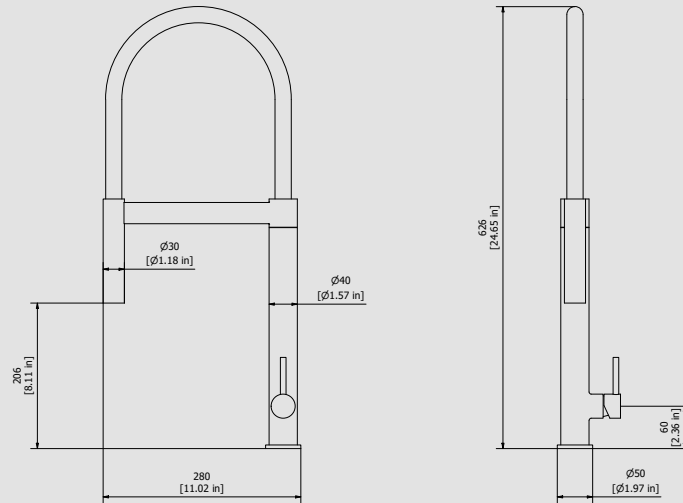

455x310x75 mm

Weight

2.6 kg

Finishes

- CC**
CHROME
- PL**
PLATINUM
- SS**
BRUSHED
NICKEL
- ON**
NATURAL
BRASS
- BO**
MATT
WHITE
- NP**
MATT
BLACK
- CF**
BLACK
CHROME
- CS**
BRUSHED
BLACK
CHROME
- II**
PALE
GOLD
- IS**
BRUSHED
PALE GOLD
- RS**
ROSE
GOLD
- SR**
BRUSHED
ROSE GOLD
- OO**
GOLD
- OS**
BRUSHED
GOLD
- RR**
ANTIQUÉ
COPPER
- BB**
ANTIQUÉ
BRONZE

Dimensions

Cartridge

-

Threaded fitting

-

Aerator

Extractible shower

Flow Rate (+/-10%)