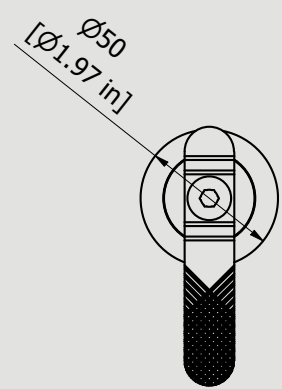

WE ARE IB

Collection

BOLD

Article

B2400

Description

Two holes wall mounted shower

Box Dimensions

340 x 180 x 70 mm

Weight

2.3 kg

Finishes

- **CC**
CHROME
- **CF**
BLACK CHROME
- **OO**
GOLD
- **MB**
MODERN BRONZE
- **SS**
BRUSHED NICKEL
- **CS**
BRUSHED BLACK CHROME
- **BO**
MATT WHITE
- **NP**
MATT BLACK
- **IS**
BRUSHED PALE GOLD
- **OS**
BRUSHED GOLD
- **II**
PALE GOLD
- **RR**
ANTIQUÉ COPPER
- **RS**
ROSE GOLD
- **ON**
NATURAL BRASS
- **SR**
BRUSHED ROSE GOLD
- **PL**
PLATINUM

Dimensions

MIN 42 - 1.65 in
MAX 77 - 3.03 in

Cartridge

G1/2" ceramic cartridge

Threaded fitting

G1/2" female

Aerator

Flow Rate (+/-10%)