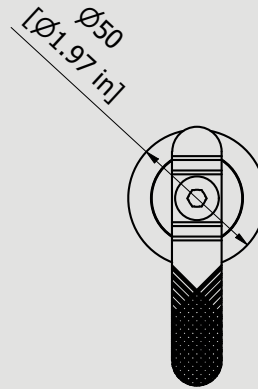

WE ARE IB

Collection

BOLD

Article

B2400

Description

Two holes wall mounted shower

Box Dimensions

340 x 180 x 70 mm

Weight

2.3 kg

Finishes

- **CC**
CHROME
- **CF**
BLACK CHROME
- **OO**
GOLD
- **MB**
MODERN BRONZE
- **SS**
BRUSHED NICKEL
- **CS**
BRUSHED BLACK CHROME
- **BO**
MATT WHITE
- **NP**
MATT BLACK
- **IS**
BRUSHED PALE GOLD
- **OS**
BRUSHED GOLD
- **II**
PALE GOLD
- **RR**
ANTIQUÉ COPPER
- **RS**
ROSE GOLD
- **ON**
NATURAL BRASS
- **SR**
BRUSHED ROSE GOLD
- **PL**
PLATINUM

Dimensions

MIN 42 - 1.65 in
MAX 77 - 3.03 in

Cartridge

G1/2" ceramic cartridge

Threaded fitting

G1/2" female

Aerator

Flow Rate (+/-10%)