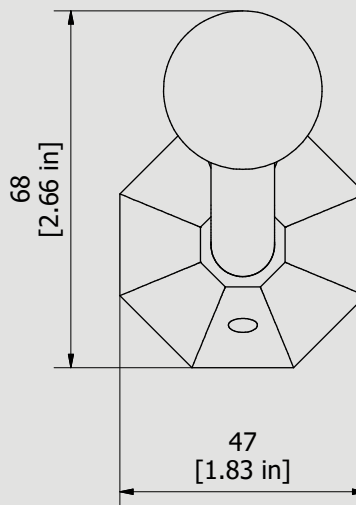

Collection

BELMONDO

Article

BL008

Description

Robe hook

Box Dimensions

150x190x98 mm

Dimensions

Cartridge

Hoses

Aerator

Flow Rate (+/-10%)

1 BAR

2 BAR

3 BAR

Production

Main body is a machined from a solid pieces

Material

BRASS
According to CuZn39Pb3 (CW614N)
Max Lead content: 2.5%

WE ARE IB

Parts list			
ELEM	CODE	DESCRIPTION	QT
1	AQ0010634	Sphere Ø30 H29	1
2	AC0010610	Rod Ø12 58°	1
3	AQ0010640	Wall attachment 46.5 H45	1
4	AQ0001100	Grubscrew M5x5	1
5	AQ0010630	Inox screw M6x12	1
6	AQ0010626	Inox screw 4.5x50	2
7	AQ0010639	Fixing piece Ø32.7 H17.5	1
8	AQ0010660	Rawplug Ø8	2