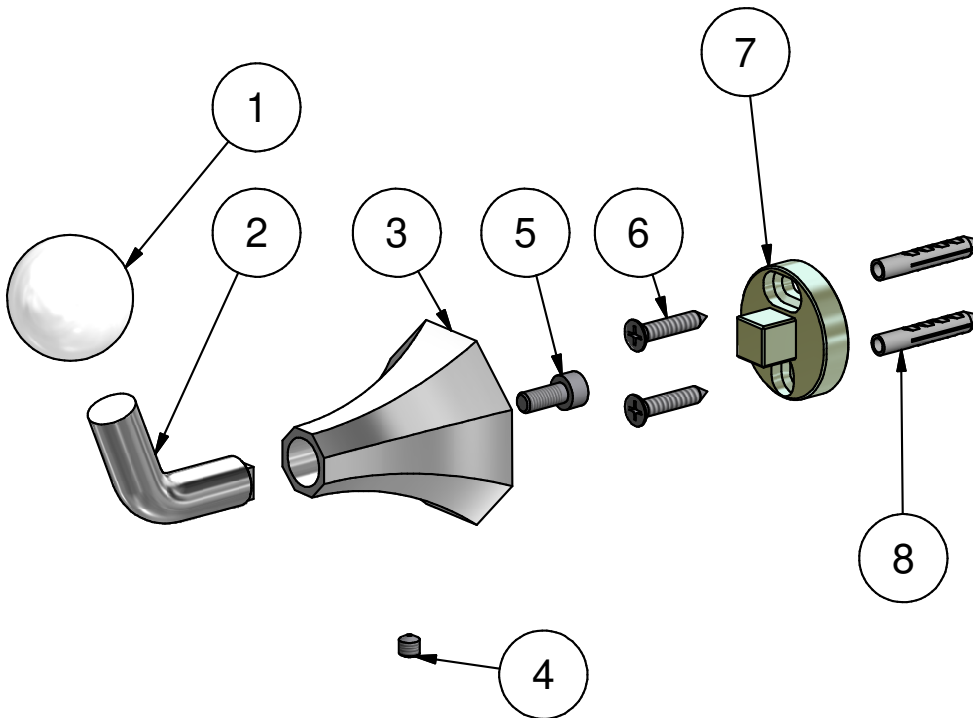

Dimensions

Cartridge

Hoses

Aerator

Flow Rate (+/-10%)

1 BAR

2 BAR

3 BAR

Production

Main body is a machined from a solid pieces

Material

BRASS
According to CuZn39Pb3 (CW614N)
Max Lead content: 2.5%

WE ARE IB

Parts list			
ELEM	CODE	DESCRIPTION	QT
1	AQ0010634	Sphere Ø30 H29	1
2	AC0010610	Rod Ø12 58°	1
3	AQ0010640	Wall attachment 46.5 H45	1
4	AQ0001100	Grubscrew M5x5	1
5	AQ0010630	Inox screw M6x12	1
6	AQ0010626	Inox screw 4.5x50	2
7	AQ0010639	Fixing piece Ø32.7 H17.5	1
8	AQ0010660	Rawplug Ø8	2