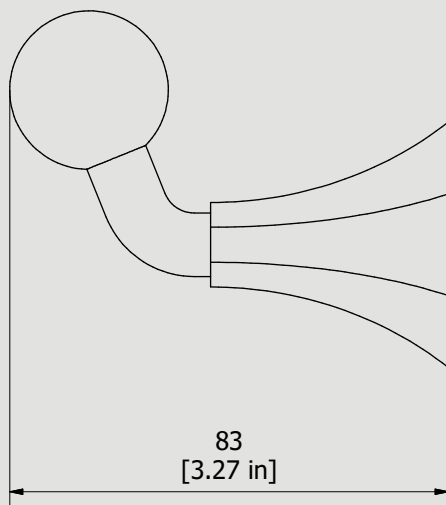

Collection

BELMONDO

Article

BL008

Description

Robe hook

Box Dimensions

150x190x98 mm

Weight

0.3 kg

Finishes

- **CC**
CHROME
- **CF**
BLACK CHROME
- **OO**
GOLD
- **MB**
MODERN BRONZE
- **SS**
BRUSHED NICKEL
- **CS**
BRUSHED BLACK CHROME
- **BO**
MATT WHITE
- **ONP**
MATT BLACK
- **IS**
BRUSHED PALE GOLD
- **OS**
BRUSHED GOLD
- **II**
PALE GOLD
- **RR**
ANTIQUÉ COPPER
- **RS**
ROSE GOLD
- **ON**
NATURAL BRASS
- **SR**
BRUSHED ROSE GOLD
- **PL**
PLATINUM

Dimensions

Cartridge

Hoses

Aerator

Flow Rate (+/-10%)

1 BAR

2 BAR

3 BAR

Production

Main body is a machined from a solid pieces

Material

BRASS
According to CuZn39Pb3 (CW614N)
Max Lead content: 2.5%

WE ARE IB

Parts list			
ELEM	CODE	DESCRIPTION	QT
1	AQ0010634	Sphere Ø30 H29	1
2	AC0010610	Rod Ø12 58°	1
3	AQ0010640	Wall attachment 46.5 H45	1
4	AQ0001100	Grubscrew M5x5	1
5	AQ0010630	Inox screw M6x12	1
6	AQ0010626	Inox screw 4.5x50	2
7	AQ0010639	Fixing piece Ø32.7 H17.5	1
8	AQ0010660	Rawplug Ø8	2