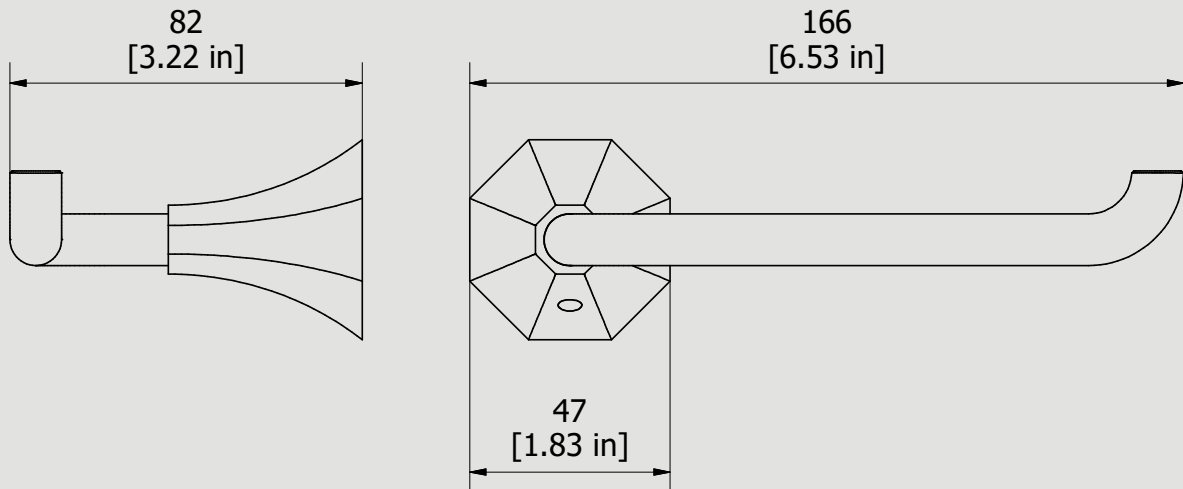

175x125x90 mm

Weight

0.4 kg

Finishes

- **CC**
CHROME
- **CF**
BLACK CHROME
- **OO**
GOLD
- **MB**
MODERN BRONZE
- **SS**
BRUSHED NICKEL
- **CS**
BRUSHED BLACK CHROME
- **BO**
MATT WHITE
- **ONP**
MATT BLACK
- **IS**
BRUSHED PALE GOLD
- **OS**
BRUSHED GOLD
- **II**
PALE GOLD
- **RR**
ANTIQUE COPPER
- **RS**
ROSE GOLD
- **ON**
NATURAL BRASS
- **SR**
BRUSHED ROSE GOLD
- **PL**
PLATINUM

Dimensions

Cartridge

Hoses

Aerator

Flow Rate (+/-10%)

1 BAR

2 BAR

3 BAR