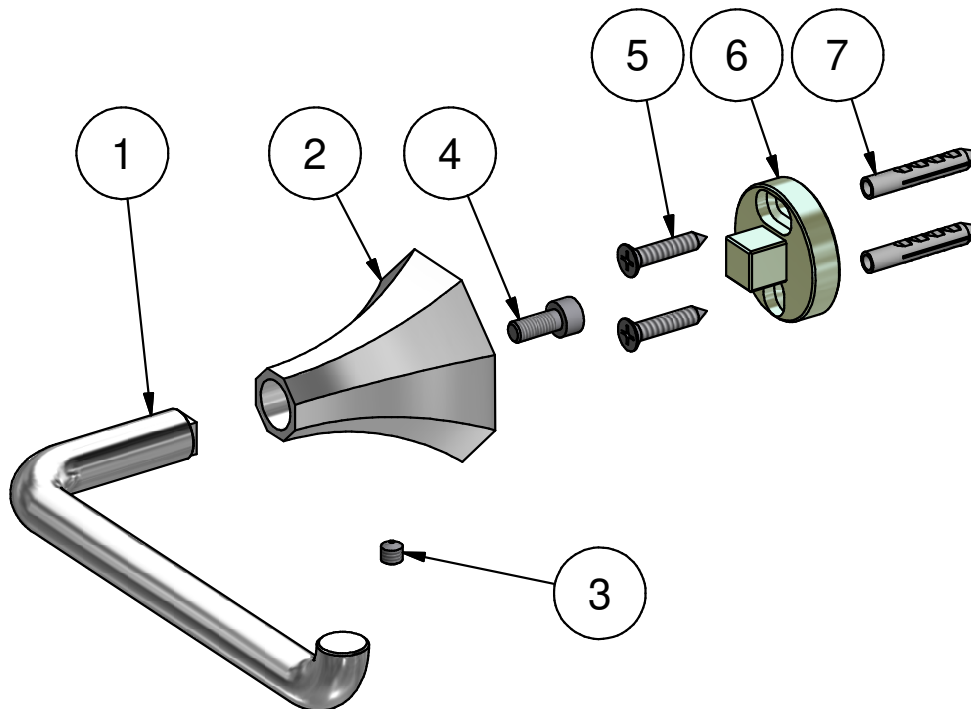

P.IVA 01785230986
capitale sociale
€420.000,00 i.v.

www.weareib.it

WE ARE IB

| Parts list | | | |
|------------|-----------|--------------------------|----|
| ELEM | CODE | DESCRIPTION | QT |
| 1 | AC0010611 | Rod Ø12 L148 | 1 |
| 2 | AQ0010640 | Wall attachment 46.5 H45 | 1 |
| 3 | AQ0001100 | Grubscrew M5x5 | 1 |
| 4 | AQ0010630 | Inox screw M6x12 | 1 |
| 5 | AQ0010626 | Inox screw 4.5x50 | 2 |
| 6 | AC0011886 | Fixing piece Ø32.7 H17.5 | 1 |
| 7 | AQ0010660 | Rawplug Ø8 | 2 |