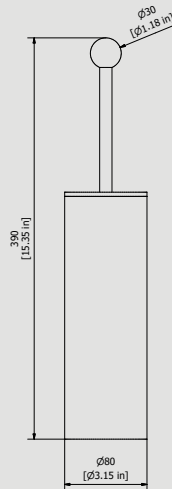

425x188x98 mm

Weight

1 kg

Finishes

- **CC** CHROME
- **CF** BLACK CHROME
- **OO** GOLD
- **MB** MODERN BRONZE
- **SS** BRUSHED NICKEL
- **CS** BRUSHED BLACK CHROME
- **BO** MATT WHITE
- **ONP** MATT BLACK
- **IS** BRUSHED PALE GOLD
- **OS** BRUSHED GOLD
- **II** PALE GOLD
- **RR** ANTIQUE COPPER
- **RS** ROSE GOLD
- **ON** NATURAL BRASS
- **SR** BRUSHED ROSE GOLD
- **PL** PLATINUM

Dimensions

Cartridge

Hoses

Aerator

Flow Rate (+/-10%)

1 BAR

2 BAR

3 BAR