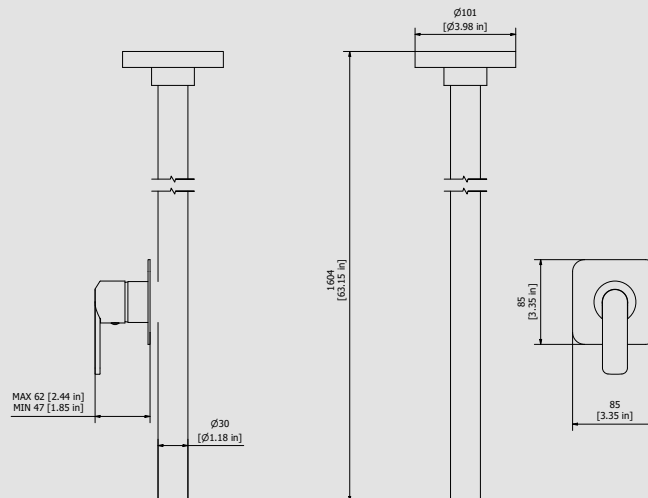

WE ARE IB

Collection

**C-67**

Article

**C6210**

Description

**Ceiling spout with wall mounted mixer**

**Built-in body to be purchased separately INC300.**

Box Dimensions

**150x190x98 mm**  
**1700 Ø70 mm**

Weight

**4.5 kg**

Finishes

- **CC**  
CHROME
- **PL**  
PLATINUM
- **SS**  
BRUSHED  
NICKEL
- **ON**  
NATURAL  
BRASS
- **BO**  
MATT  
WHITE
- **NP**  
MATT  
BLACK
- **CF**  
BLACK  
CHROME
- **CS**  
BRUSHED  
BLACK  
CHROME
- **II**  
PALE  
GOLD
- **IS**  
BRUSHED  
PALE GOLD
- **RS**  
ROSE  
GOLD
- **SR**  
BRUSHED  
ROSE GOLD
- **OO**  
GOLD
- **OS**  
BRUSHED  
GOLD
- **RR**  
ANTIQUÉ  
COPPER
- **MB**  
MODERN  
BRONZE

Dimensions

Cartridge

**Ø35 ceramic cartridge**

Threaded fitting

**G1/2" male**

Aerator

**M24x1**

Flow Rate (+/-10%)

**1 BAR**  
**4.3 l/m**

**2 BAR**  
**5.2 l/m**

**3 BAR**  
**6.9 l/m**

Production

**Main body is a single hot stamped pieces**

Material

**BRASS**  
**According to CuZn42 (CW510L)**  
**Max Lead content: 0.2%**