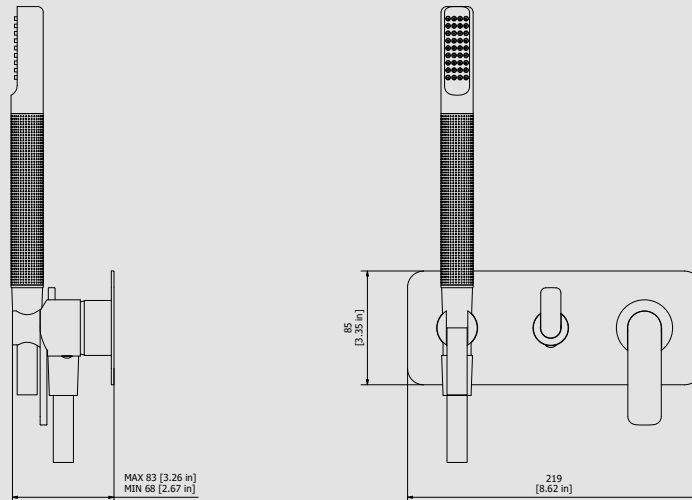

370x270x80 mm

Weight

1.9 kg

Finishes

- **CC**
CHROME
- **PL**
PLATINUM
- **SS**
BRUSHED
NICKEL
- **ON**
NATURAL
BRASS
- **BO**
MATT
WHITE
- **NP**
MATT
BLACK
- **CF**
BLACK
CHROME
- **CS**
BRUSHED
BLACK
CHROME
- **II**
PALE
GOLD
- **IS**
BRUSHED
PALE GOLD
- **RS**
ROSE
GOLD
- **SR**
BRUSHED
ROSE GOLD
- **OO**
GOLD
- **OS**
BRUSHED
GOLD
- **RR**
ANTIQUÉ
COPPER
- **MB**
MODERN
BRONZE

Dimensions

Cartridge

Ø35 ceramic cartridge

Threaded fitting

Aerator

Flow Rate (+/-10%)

1 BAR	2 BAR	3 BAR
8.3 l/m	11.7 l/m	14.3 l/m

Production