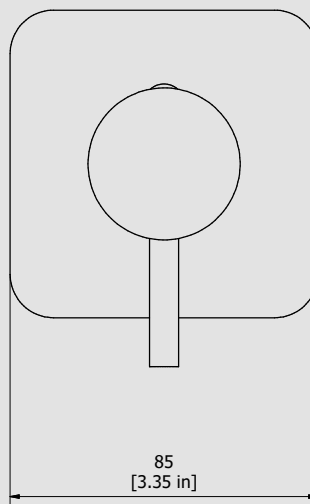

### C0300

Description

**Exposed parts for manual wall mixer**

**Built-in body to be purchased separately INC300**

Box Dimensions

**150x190x98 mm**

Weight

**1.2 kg**

Finishes

● **BL**  
GARDA BLUE

● **GI**  
FRANCIACORTA YELLOW

● **VVD**  
MADDALENA GREEN

Dimensions

Cartridge

**Ø35 ceramic cartridge**

Threaded fitting

Aerator

Flow Rate (+/-10%)

**1 BAR**  
11.5 l/m

**2 BAR**  
16.3 l/m

**3 BAR**  
20 l/m

Production

**Main body is a machined from a solid pieces**

Material

**BRASS**  
According to CuZn39PB3 (CW614N)  
Max Lead content: 2.5%

WE ARE IB

Parts list			
ELEM	CODE	DESCRIPTION	QT
1	CPIN206CC -19	Mixer 47x47 x recessed	1
1.1	AQ0015684	Gasket Ø31 H3.5 Ø7 Ø7.5	1
1.2	AQ0015357	Grubscrew M3x10 flat point	1
1.3	AS0013040	Insert 47x47 H11 M37x1.5	1
1.4	AQ0004095	Ceramic cartridge Ø35 9x9 (K35A)	1
1.5	AC0010445	Ring for recessed shower mixer	1
1.6	AQ0001040	Cartridge ring nut M37x1.5 H9	1
2	AQ0003630	Cartridge ring nut cover M37x1.5	1
3	AQ0006650	Plug cover Ø7	1
4	AQ0001081	Grubscrew M4x6 flat point	1
5	AC0011351	Handle Ø42 H30	1
6	AC0014230	Rod Ø8 H47 M8x1.25	1
7	AQ0015829	Rubber packing double-sided tape 75x75x8x1	1
8	AC0013100	Plate 85X85 x2 300	1