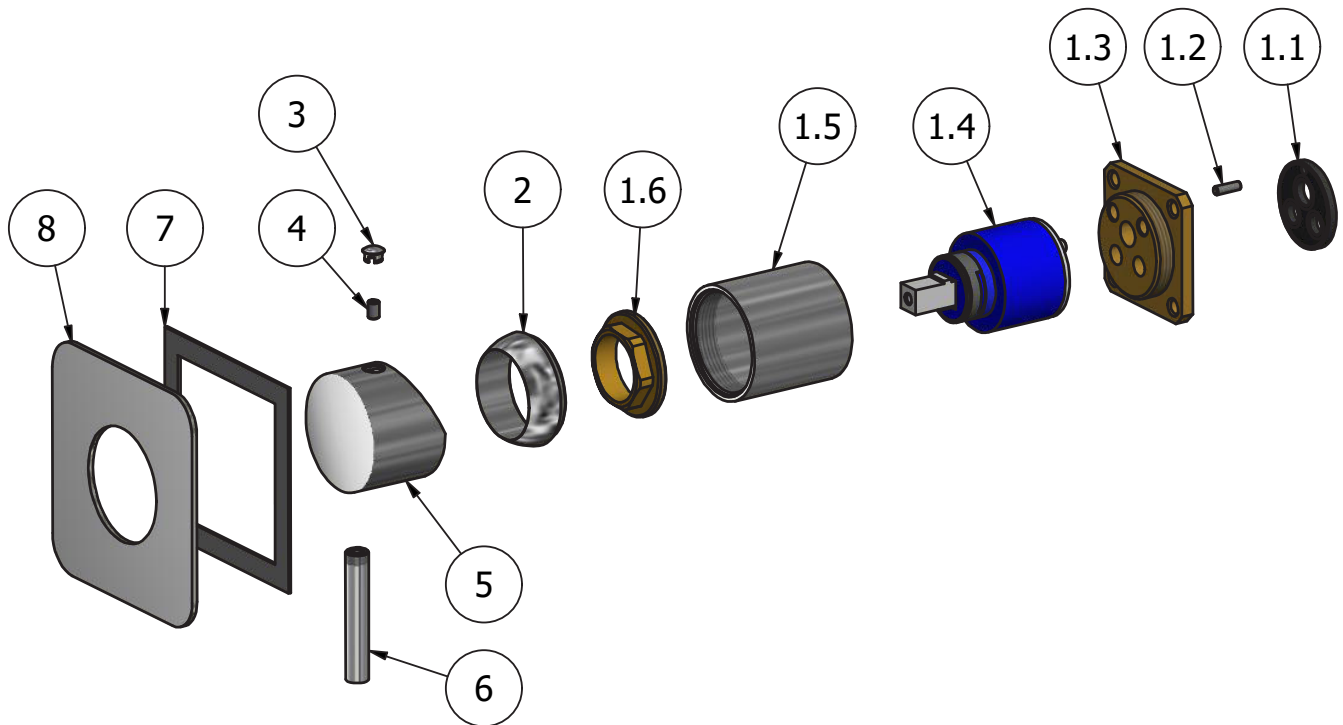

Aerator

Flow Rate (+/-10%)

**1 BAR**  
11.5 l/m

**2 BAR**  
16.3 l/m

**3 BAR**  
20 l/m

Production

**Main body is a machined from a solid pieces**

Material

**BRASS**  
According to CuZn39PB3 (CW614N)  
Max Lead content: 2.5%

WE ARE IB

Parts list			
ELEM	CODE	DESCRIPTION	QT
1	CPIN206CC -19	Mixer 47x47 x recessed	1
1.1	AQ0015684	Gasket Ø31 H3.5 Ø7 Ø7.5	1
1.2	AQ0015357	Grubscrew M3x10 flat point	1
1.3	AS0013040	Insert 47x47 H11 M37x1.5	1
1.4	AQ0004095	Ceramic cartridge Ø35 9x9 (K35A)	1
1.5	AC0010445	Ring for recessed shower mixer	1
1.6	AQ0001040	Cartridge ring nut M37x1.5 H9	1
2	AQ0003630	Cartridge ring nut cover M37x1.5	1
3	AQ0006650	Plug cover Ø7	1
4	AQ0001081	Grubscrew M4x6 flat point	1
5	AC0011351	Handle Ø42 H30	1
6	AC0014230	Rod Ø8 H47 M8x1.25	1
7	AQ0015829	Rubber packing double-sided tape 75x75x8x1	1
8	AC0013100	Plate 85X85 x2 300	1