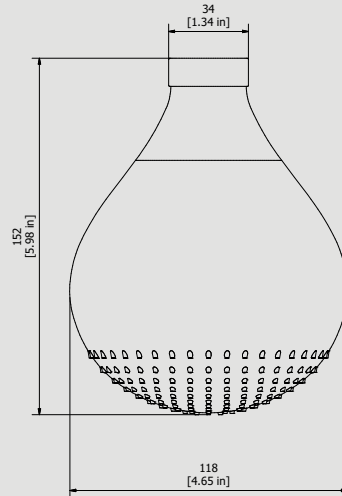

## DR006

Description

**Showerhead green**

Box Dimensions

**120 x 120 x 165 mm**

Weight

**0.5 kg**

Finishes

Dimensions

Cartridge

Threaded fitting

**Threaded fitting G1/2" F**

Aerator

Flow Rate (+/-10%)

**1 BAR**  
10.4 l/min

**2 BAR**  
10.4 l/min