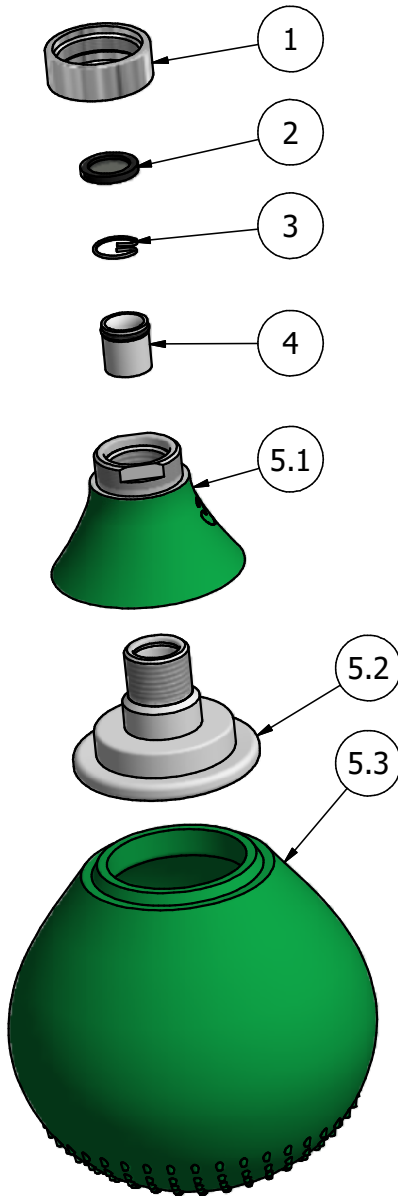

## DR006

Description

**Showerhead green**

Box Dimensions

**120 x 120 x 165 mm**

Weight

**0.5 kg**

Finishes

Dimensions

Cartridge

Threaded fitting

**Threaded fitting G1/2" F**

Aerator

Flow Rate (+/-10%)

**1 BAR**  
10.4 l/min

**2 BAR**  
10.4 l/min

**3 BAR**  
10.4 l/min

Production

**Main body is a single casted pieces**

Material

**SILICONE**

# IB RUBINETTI

Elenco parti			
EL	CODICE	NUMERO DI MAGAZZINO	QT
1	AC0010926	Ring cover M28x1 H12	1
2	AQ0010360	Rubber packing 1/2" H2 with filter	1
3	AQ0009678	Elastic ring AISI 302	1
4	AQ0011037	Flow reduction valve Ø15 12LT (31.2092.1)	1
5	CP12110	Preassembled drop green	1
5.1	AAR010927	Upper attack green	1
5.2	AS0010928	Insert Ø60 G1/2" H41	1
5.3	AQ0011038	Drop Ø120 Ø30 green	1