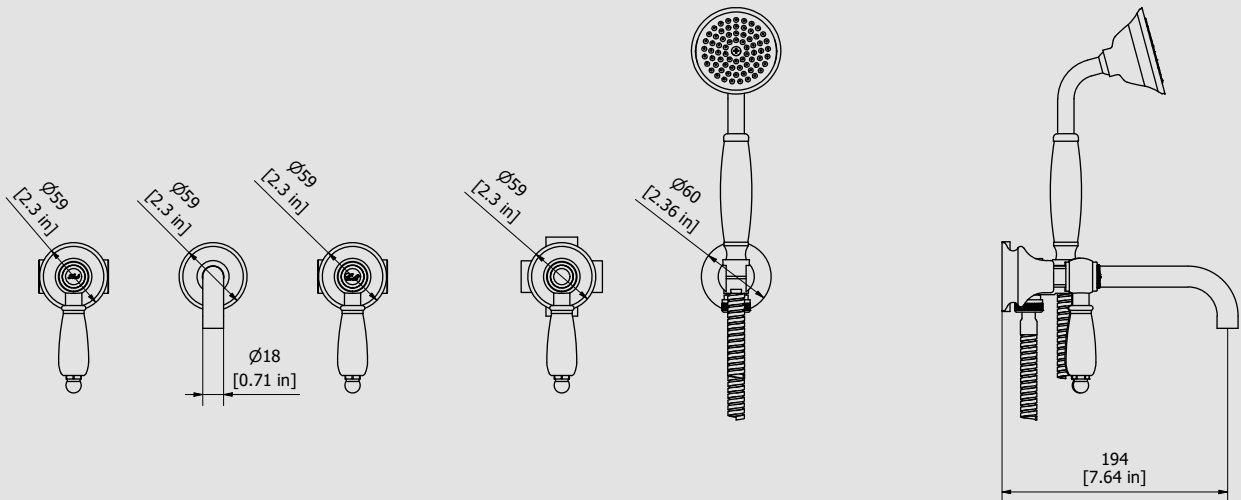

WE ARE IB

Collection

HERMES ELLE

Article

HL398_2

Description

Four holes wall-mounted bath filler with shower kit.

Box Dimensions

370x270x80 mm

Weight

3.6 kg

Finishes

- **CC**
CHROME
- **PL**
PLATINUM
- **SS**
BRUSHED
NICKEL
- **ON**
NATURAL
BRASS
- **BO**
MATT
WHITE
- **NP**
MATT
BLACK
- **CF**
BLACK
CHROME
- **CS**
BRUSHED
BLACK
CHROME
- **II**
PALE
GOLD
- **IS**
BRUSHED
PALE GOLD
- **RS**
ROSE
GOLD
- **SR**
BRUSHED
ROSE GOLD
- **OO**
GOLD
- **OS**
BRUSHED
GOLD
- **RR**
ANTIQUÉ
COPPER
- **BB**
ANTIQUÉ
BRONZE

Dimensions

Cartridge

Ceramic headwork

Hoses

Flex inox G1/2" F G1/2" F L150

Aerator

M16.5x1

Flow Rate (+/-10%)

1 BAR 19.7 l/m	2 BAR 27.5 l/m	3 BAR 33.1 l/m
--------------------------	--------------------------	--------------------------

Production

Main body is a single casted pieces.

Material

BRASS
According to CuZn40Pb3 (CW614N)
Max Lead content: 2.5%