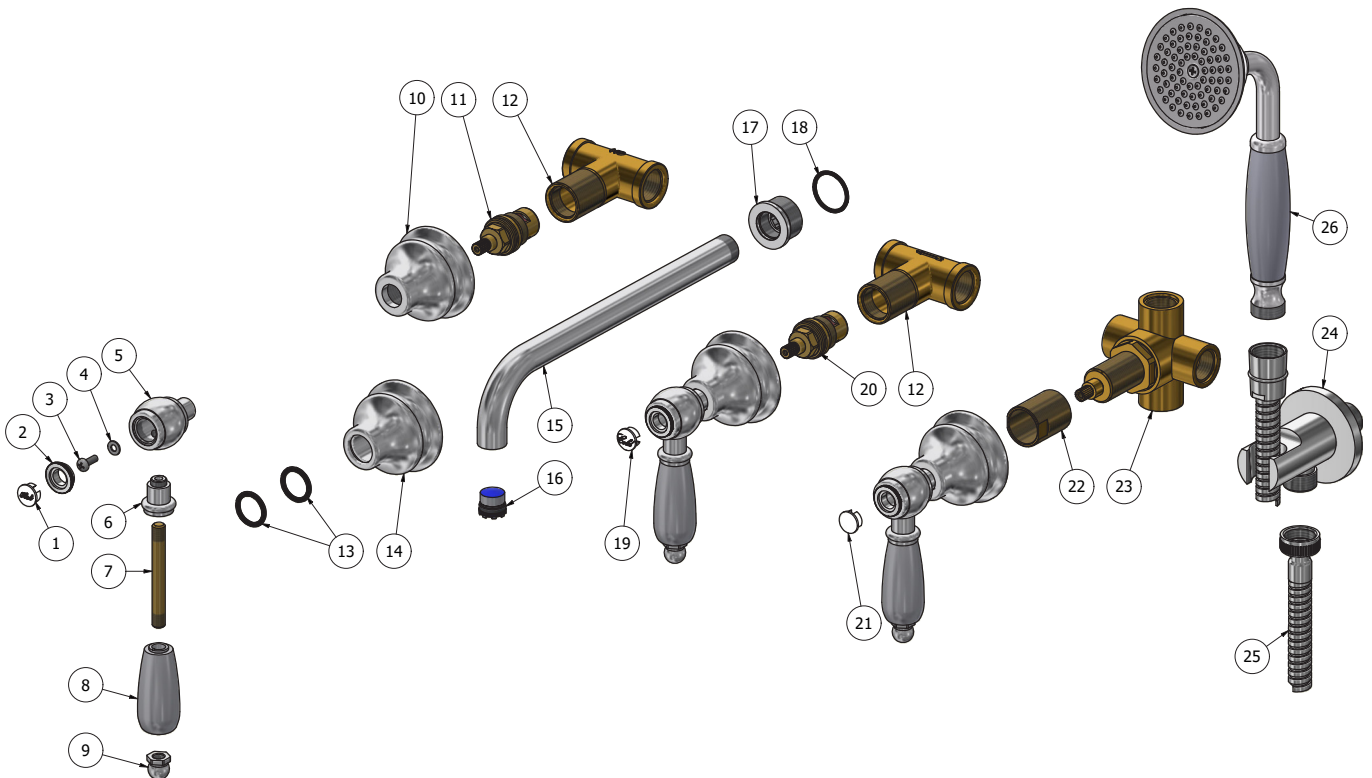

1 BAR 19.7 l/m	2 BAR 27.5 l/m	3 BAR 33.1 l/m
--------------------------	--------------------------	--------------------------

Production

Main body is a single casted pieces.

Material

BRASS
According to CuZn40Pb3 (CW614N)
Max Lead content: 2.5%

IB RUBINETTERIE s.p.a
via dei Pianotti 3/5
25068 Sarezzo (BS) - Italy -

T. +39 030 802101
F. +39 030 803097
info@weareib.it

P.IVA 01785230986
capitale sociale
€420.000,00 i.v.

www.weareib.it

WE ARE IB

Elenco parti			
ELEM.	CODICE	NUMERO DI MAGAZZINO	QTÀ
1	AQ0013551	Handle's plug hot	1
2	AQ0009069	Cover Ø20 PLS	3
3	AQ0010985	Screw M4x12	3
4	AQ0010229	Washer Ø4	3
5	AC0003397	Lever Ø31.5 H42	3
6	AC0004500	Insert for handle	3
7	AT0004520	Rod M8x1 L68.5	3
8	AQ0004525	Grip handle	3
9	AC0004510	Domed nut	3
10	AC0007131	Bell Ø58.5 W26x19 H44.5	3
11	AQ0002135	Ceramic headwork 90° left	1
12	CC0002005	Built-in stopcocks G1/2"	2
13	AQ0010978	OR 17.46x2.62 NBR 70 SH	2
14	AC0012298	Spout's bell Ø58.5 Ø18.5 H44.5	1
15	AC0011996	Spout-out M18x1 M16.5x1 Ø18 L244	1
16	AQ0014729	Aerator cachè M16.5x1 neostrahl (01.5175.000)	1
17	AC0012299	Insert for spout-out G3/4" M18x1 H18	1
18	AQ0010972	OR 23x2 NBR 70 SH	1
19	AQ0013552	Handle's plug cold	1
20	AQ0003930	Ceramic headwork 90° right	1
21	AQ0013323	Neutral handle's plug	1
22	AS0009995	Bush for headwork W26 x 19 W22 x 19	1
23	AQ0010279	Diverter 2 in - 2 out complete short	1
24	AQ0013638	Handshower's round support	1
25	AQ0003120	Flex G1/2" F G1/2" L150	1
26	AQ0008031	Old America shower white	1