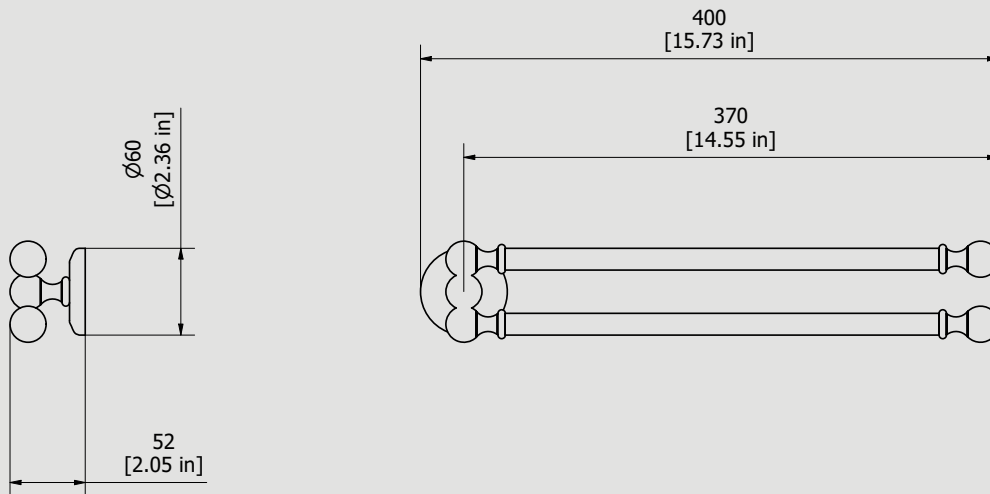

Collection

Hermes

Article

HR005

Description

Swiveable Towel holder

Box Dimensions

440x60x60 mm

Dimensions

Cartridge

Hoses

Aerator

Flow Rate (+/-10%)

1 BAR

2 BAR

3 BAR

Production

Main body is a machined from a solid pieces

Material

BRASS
According to CuZn39Pb3 (CW614N)
Max Lead content: 2.5%

WE ARE **IB**

Parts list				
ITEMS	CODE	DESCRIPTION	FIN	QTÀ
1	AQ0018116	Swivel towel holder	F	1