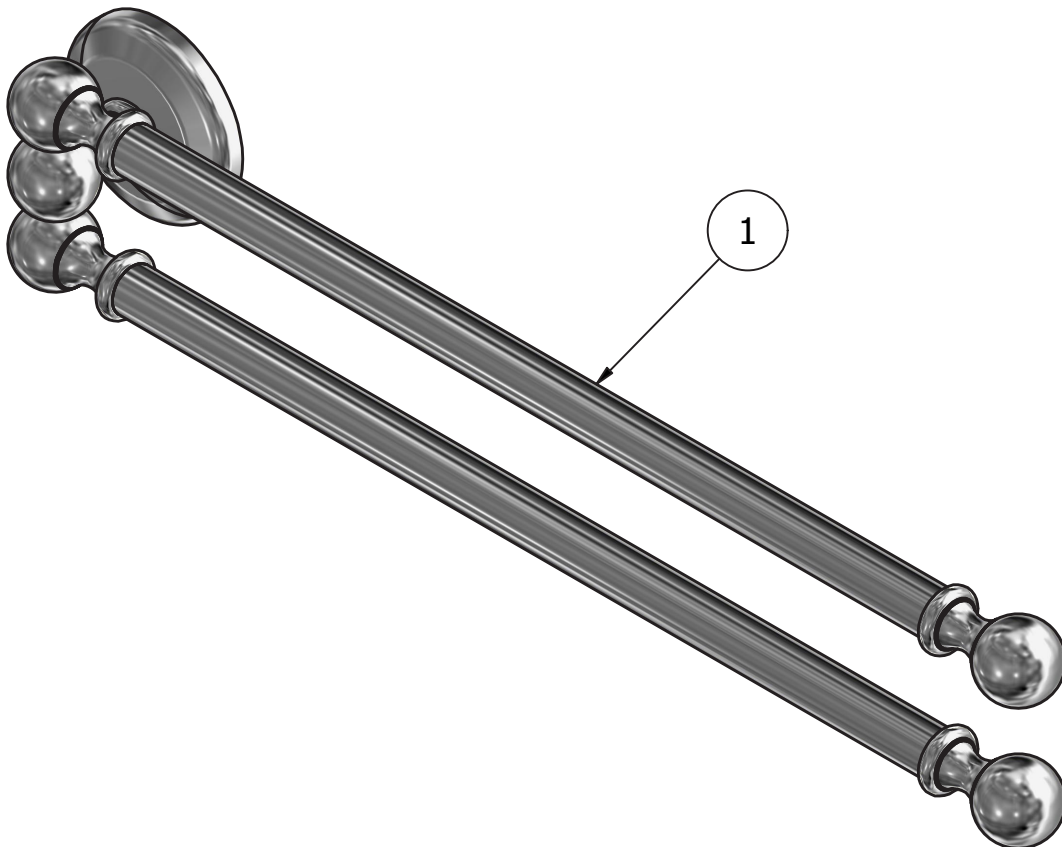

Dimensions

Cartridge

Hoses

Aerator

Flow Rate (+/-10%)

1 BAR

2 BAR

3 BAR

Production

Main body is a machined from a solid pieces

Material

BRASS
According to CuZn39Pb3 (CW614N)
Max Lead content: 2.5%

WE ARE **IB**

Parts list				
ITEMS	CODE	DESCRIPTION	FIN	QTÀ
1	AQ0018116	Swivel towel holder	F	1