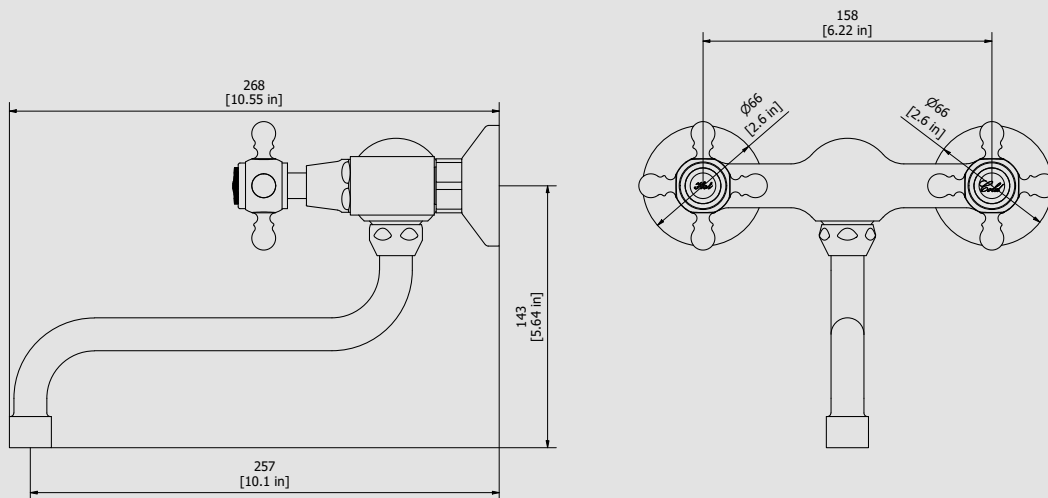

### HR372

Description

Dual control wall mounted kitchen mixer.

Box Dimensions

425x188x98 mm

Weight

1.8 kg

Finishes

Dimensions

Cartridge

Ceramic headwork

Threaded fitting

Inox hose M10x1 G3/8" F L600

Aerator

M24x1

Flow Rate (+/-10%)