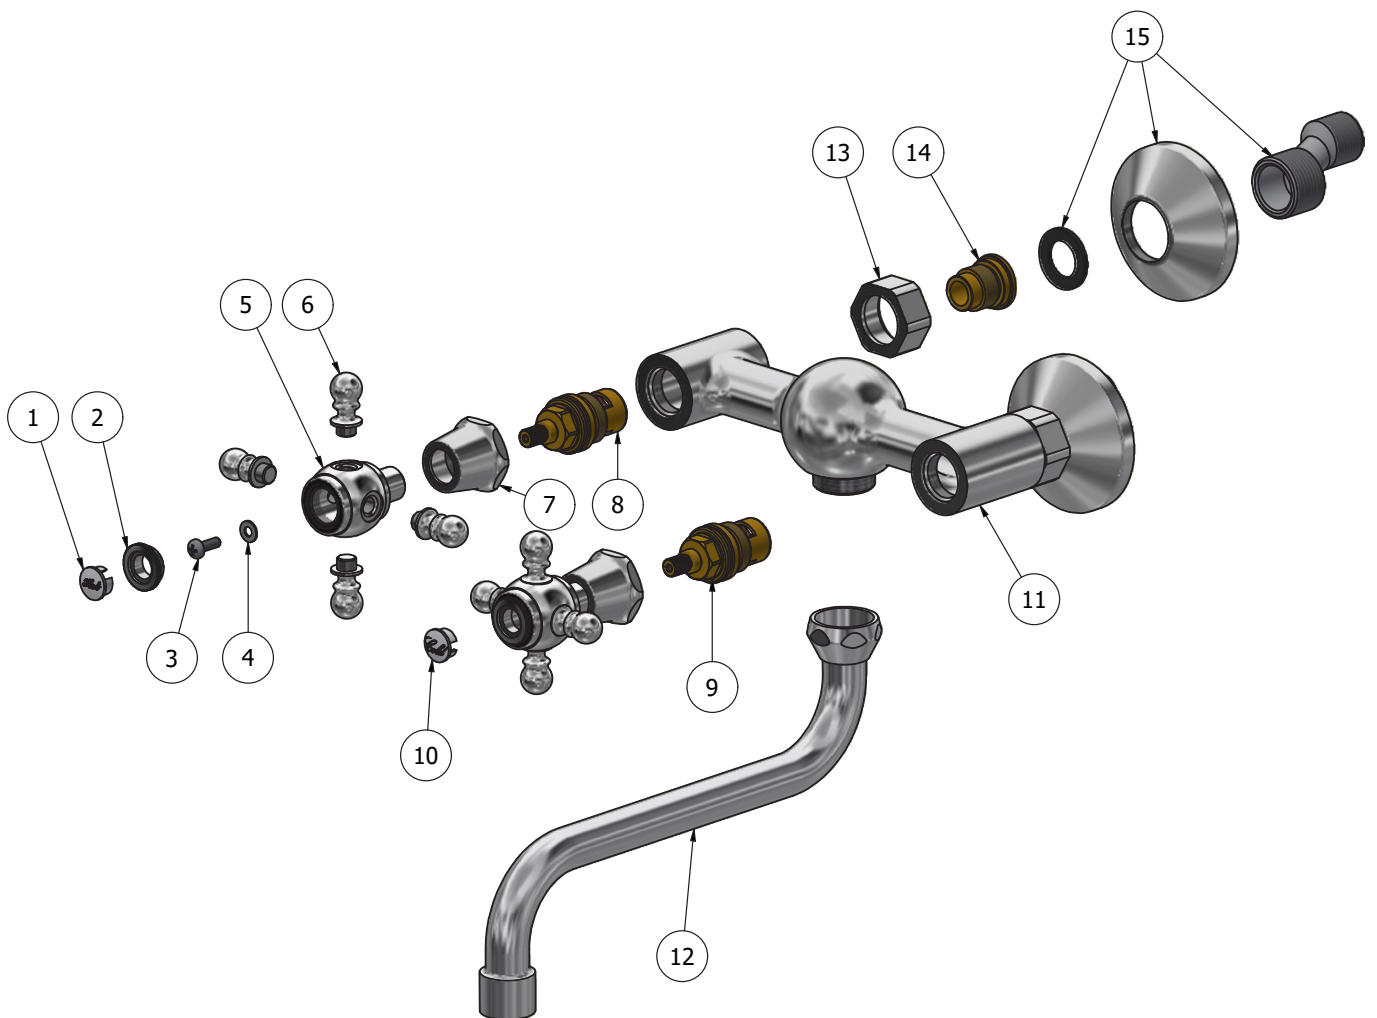

WE ARE IB

Elenco parti			
ELEM.	CODICE	NUMERO DI MAGAZZINO	QTÀ
1	AQ0013551	Handle's plug hot	1
2	AQ0009069	Cover Ø20 PLS	2
3	AQ0010985	Screw M4x12	2
4	AQ0010229	Washer Ø4	2
5	AC0003095	Lever Ø31.5 M8x1 H42	2
6	AL0003431	Pin for handle	8
7	AC0003100	Cap for headwork	2
8	AQ0002135	Ceramic headwork 90° left	1
9	AQ0003930	Ceramic headwork 90° right	1
10	AQ0013552	Handle's plug cold	1
11	AQ0009652	Body shower mixer	1
12	AQ0002245	Pipe Ø18 "S" H200 (17.7208.00002)	1
13	AC0009356	Nut G3/4"	2
14	AS0009661	Sede con OR H29.5	2
15	AQ0000530	Rosette kit with eccentric and rubber	2