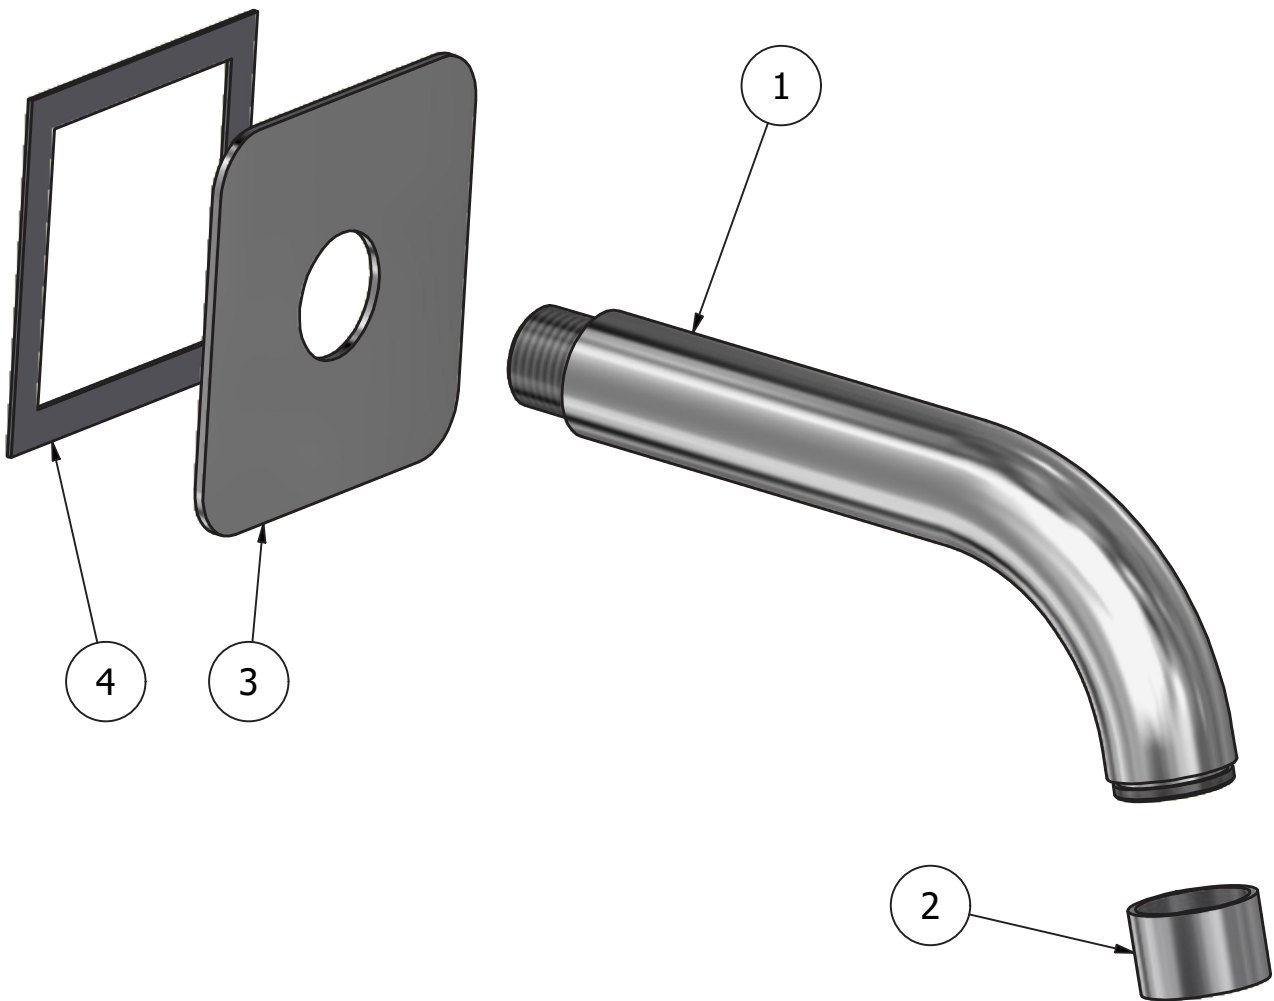

Collection

INDUSTRIA

Article

ID327_22

Description

Wall mounted bath spout

Box Dimensions

150x190x98 mm

Dimensions

Cartridge

Threaded fitting

G1/2" male

Aerator

M24x1

Flow Rate (+/-10%)

1 BAR
17.5 l/m

2 BAR
23 l/m

3 BAR
29 l/m

Production

Main body is a single hot stamped pieces

Material

BRASS
According to CuZn42 (CW510L)
Max Lead content: 0.2%

WE ARE **IB**

ELENCO PARTI				
ELEM.	CODICE	DESCRIZIONE	FIN	QTÀ
1	AC0012558	Bocca Ø26 L145	F	1
2	AQ0015036	Aeratore Ø26 H17 M24x1 rompigitto (40.9100.33301)	F	1
3	AC0017933-TI	Piastra 85x8x2 Ø26.5	F	1
4	AQ0015829	Guarnizione biadesiva 75x75x8x1	-	1