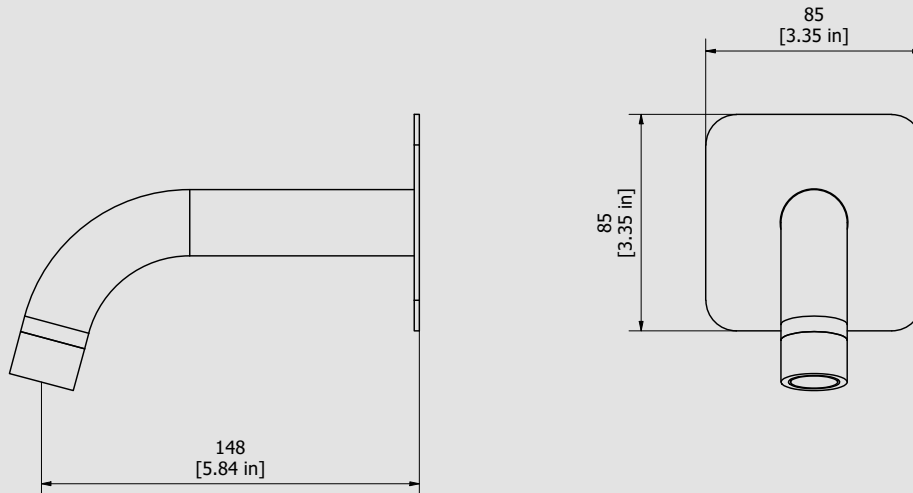

Collection

INDUSTRIA

Article

ID327_22

Description

Wall mounted bath spout

Box Dimensions

150x190x98 mm

Dimensions

Cartridge

Threaded fitting

G1/2" male

Aerator

M24x1

Flow Rate (+/-10%)

1 BAR
17.5 l/m

2 BAR
23 l/m

3 BAR
29 l/m

Production

Main body is a single hot stamped pieces

Material

BRASS
According to CuZn42 (CW510L)
Max Lead content: 0.2%

WE ARE **IB**

ELENCO PARTI				
ELEM.	CODICE	DESCRIZIONE	FIN	QTÀ
1	AC0012558	Bocca Ø26 L145	F	1
2	AQ0015036	Aeratore Ø26 H17 M24x1 rompigitto (40.9100.33301)	F	1
3	AC0017933-TI	Piastra 85x8x2 Ø26.5	F	1
4	AQ0015829	Guarnizione biadesiva 75x75x8x1	-	1