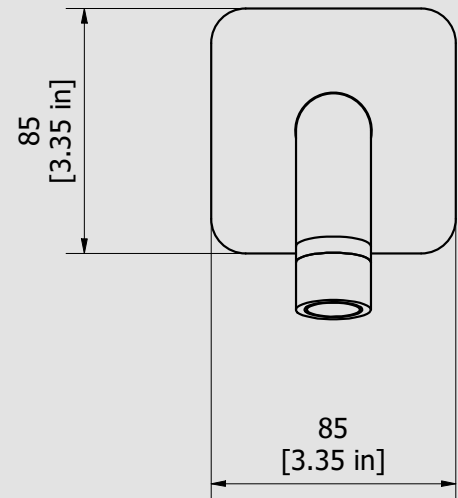

Collection

INDUSTRIA

Article

ID328_22

Description

Wall mounted bath spout

Box Dimensions

150x190x98 mm

Weight

0.2 kg

Finishes

- **CC**
CHROME
- **PL**
PLATINUM
- **SS**
BRUSHED
NICKEL
- **ON**
NATURAL
BRASS
- **BO**
MATT
WHITE
- **NP**
MATT
BLACK
- **CF**
BLACK
CHROME
- **CS**
BRUSHED
BLACK
CHROME
- **II**
PALE
GOLD
- **IS**
BRUSHED
PALE GOLD
- **RS**
ROSE
GOLD
- **SR**
BRUSHED
ROSE GOLD
- **OO**
GOLD
- **OS**
BRUSHED
GOLD
- **RR**
ANTIQUÉ
COPPER
- **MB**
MODERN
BRONZE

Dimensions

Cartridge

Threaded fitting

G1/2" male

Aerator

M24x1

Flow Rate (+/-10%)

1 BAR
17.5 l/m

2 BAR
23 l/m

3 BAR
29 l/m

Production

Main body is a single hot stamped pieces

Material

BRASS
According to CuZn42 (CW510L)
Max Lead content: 0.2%

WE ARE **IB**

Parts list				
ITEMS	CODE	DESCRIPTION	FIN	QTÀ
1	AC0012377	Spout-out Ø26 L195	F	1
2	AQ0015036	Aerator Ø26 H17 M24x1 flow sraightener (40.9100.33301)	F	1
3	AC0017933-TI	Plate 85x85x2 Ø26.5	F	1
4	AQ0015829	Rubber packing double-sided tape 75x75x8x1	-	1