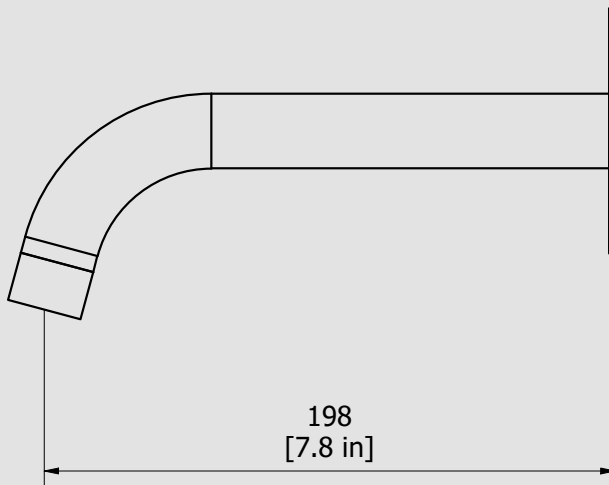

Collection

INDUSTRIA

Article

ID328_22

Description

Wall mounted bath spout

Box Dimensions

150x190x98 mm

Dimensions

Cartridge

Threaded fitting

G1/2" male

Aerator

M24x1

Flow Rate (+/-10%)

1 BAR
17.5 l/m

2 BAR
23 l/m

3 BAR
29 l/m

Production

Main body is a single hot stamped pieces

Material

BRASS
According to CuZn42 (CW510L)
Max Lead content: 0.2%

WE ARE **IB**

Parts list				
ITEMS	CODE	DESCRIPTION	FIN	QTÀ
1	AC0012377	Spout-out Ø26 L195	F	1
2	AQ0015036	Aerator Ø26 H17 M24x1 flow sraightener (40.9100.33301)	F	1
3	AC0017933-TI	Plate 85x85x2 Ø26.5	F	1
4	AQ0015829	Rubber packing double-sided tape 75x75x8x1	-	1