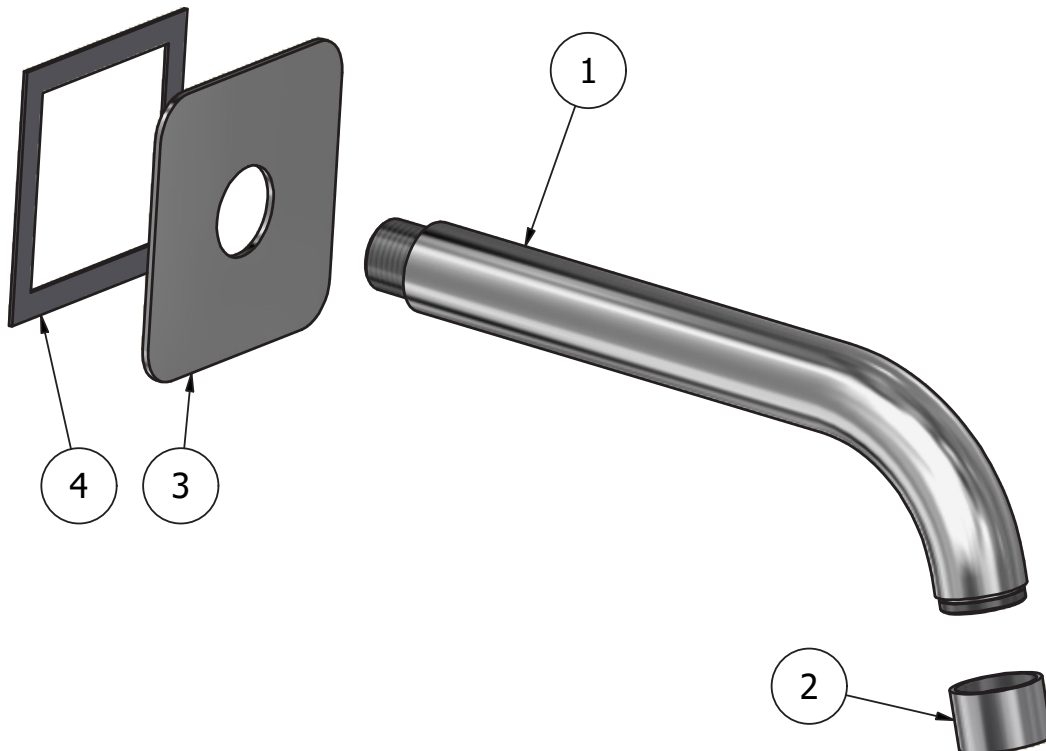

Collection

INDUSTRIA

Article

ID328_22

Description

Wall mounted bath spout

Box Dimensions

150x190x98 mm

Dimensions

Cartridge

Threaded fitting

G1/2" male

Aerator

M24x1

Flow Rate (+/-10%)

1 BAR
17.5 l/m

2 BAR
23 l/m

3 BAR
29 l/m

Production

Main body is a single hot stamped pieces

Material

BRASS
According to CuZn42 (CW510L)
Max Lead content: 0.2%

WE ARE **IB**

Parts list				
ITEMS	CODE	DESCRIPTION	FIN	QTÀ
1	AC0012377	Spout-out Ø26 L195	F	1
2	AQ0015036	Aerator Ø26 H17 M24x1 flow sraightener (40.9100.33301)	F	1
3	AC0017933-TI	Plate 85x85x2 Ø26.5	F	1
4	AQ0015829	Rubber packing double-sided tape 75x75x8x1	-	1