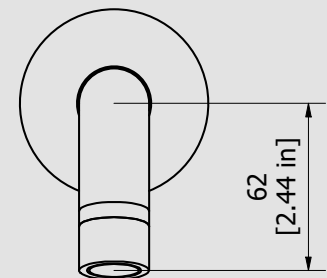

Collection

INDUSTRIA

Article

ID328_23

Description

Wall mounted bath spout

Box Dimensions

150x190x98 mm

Weight

0.2 kg

Finishes

- **CC**
CHROME
- **PL**
PLATINUM
- **SS**
BRUSHED
NICKEL
- **ON**
NATURAL
BRASS
- **BO**
MATT
WHITE
- **NP**
MATT
BLACK
- **CF**
BLACK
CHROME
- **CS**
BRUSHED
BLACK
CHROME
- **II**
PALE
GOLD
- **IS**
BRUSHED
PALE GOLD
- **RS**
ROSE
GOLD
- **SR**
BRUSHED
ROSE GOLD
- **OO**
GOLD
- **OS**
BRUSHED
GOLD
- **RR**
ANTIQUÉ
COPPER
- **MB**
MODERN
BRONZE

Dimensions

Cartridge

Threaded fitting

G1/2" male

Aerator

M24x1

Flow Rate (+/-10%)

1 BAR
17.5 l/m

2 BAR
23 l/m

3 BAR
29 l/m

Production

Main body is a single hot stamped pieces

Material

BRASS
According to CuZn42 (CW510L)
Max Lead content: 0.2%

WE ARE **IB**

Parts list				
ITEMS	CODE	DESCRIPTION	FIN	QTÀ
1	AC0012377	Spout-out Ø26 L195	F	1
2	AQ0015036	Aerator Ø26 H17 M24x1 flow sraightener (40.9100.33301)	F	1
3	AQ0009421	OR 26x2 NBR 70 SH	-	1
4	AC0018091-TI	Rosette Ø70 Ø26.5 H5 knurled	F	1