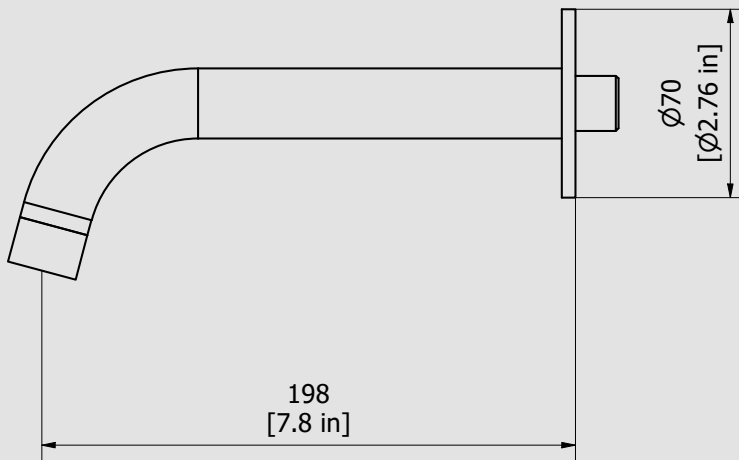

Collection

INDUSTRIA

Article

ID328_23

Description

Wall mounted bath spout

Box Dimensions

150x190x98 mm

Dimensions

Cartridge

Threaded fitting

G1/2" male

Aerator

M24x1

Flow Rate (+/-10%)

1 BAR
17.5 l/m

2 BAR
23 l/m

3 BAR
29 l/m

Production

Main body is a single hot stamped pieces

Material

BRASS
According to CuZn42 (CW510L)
Max Lead content: 0.2%

WE ARE **IB**

Parts list				
ITEMS	CODE	DESCRIPTION	FIN	QTÀ
1	AC0012377	Spout-out Ø26 L195	F	1
2	AQ0015036	Aerator Ø26 H17 M24x1 flow sraightener (40.9100.33301)	F	1
3	AQ0009421	OR 26x2 NBR 70 SH	-	1
4	AC0018091-TI	Rosette Ø70 Ø26.5 H5 knurled	F	1