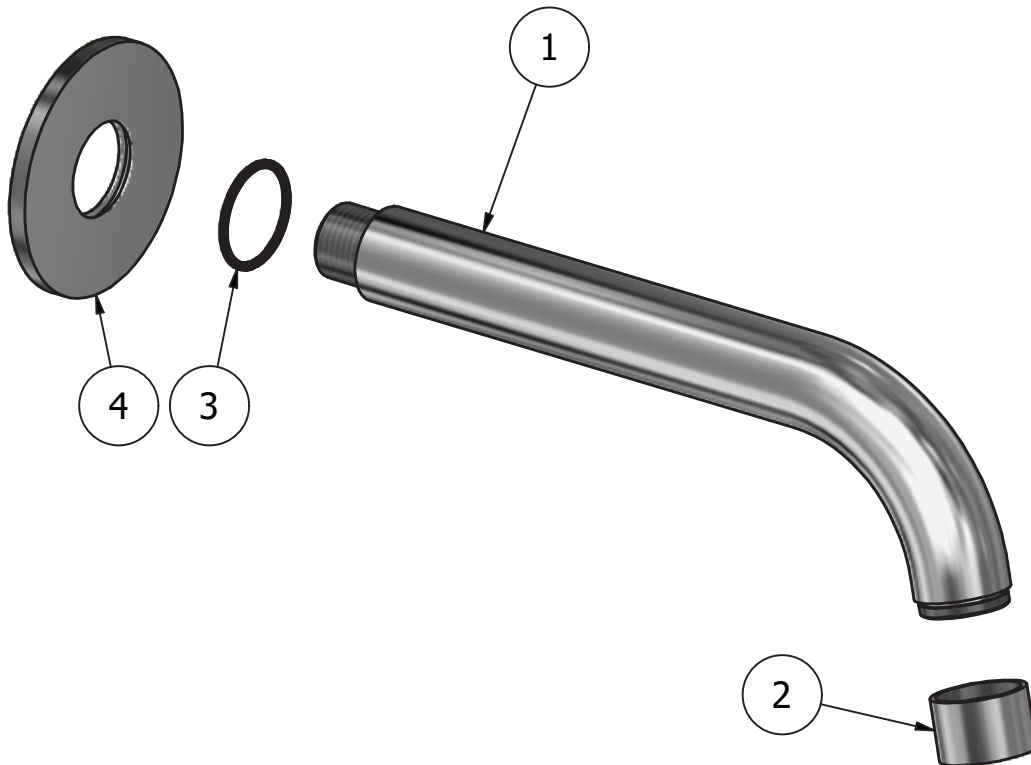

Collection

INDUSTRIA

Article

ID328_23

Description

Wall mounted bath spout

Box Dimensions

150x190x98 mm

Dimensions

Cartridge

Threaded fitting

G1/2" male

Aerator

M24x1

Flow Rate (+/-10%)

1 BAR
17.5 l/m

2 BAR
23 l/m

3 BAR
29 l/m

Production

Main body is a single hot stamped pieces

Material

BRASS
According to CuZn42 (CW510L)
Max Lead content: 0.2%

WE ARE **IB**

Parts list				
ITEMS	CODE	DESCRIPTION	FIN	QTÀ
1	AC0012377	Spout-out Ø26 L195	F	1
2	AQ0015036	Aerator Ø26 H17 M24x1 flow sraightener (40.9100.33301)	F	1
3	AQ0009421	OR 26x2 NBR 70 SH	-	1
4	AC0018091-TI	Rosette Ø70 Ø26.5 H5 knurled	F	1