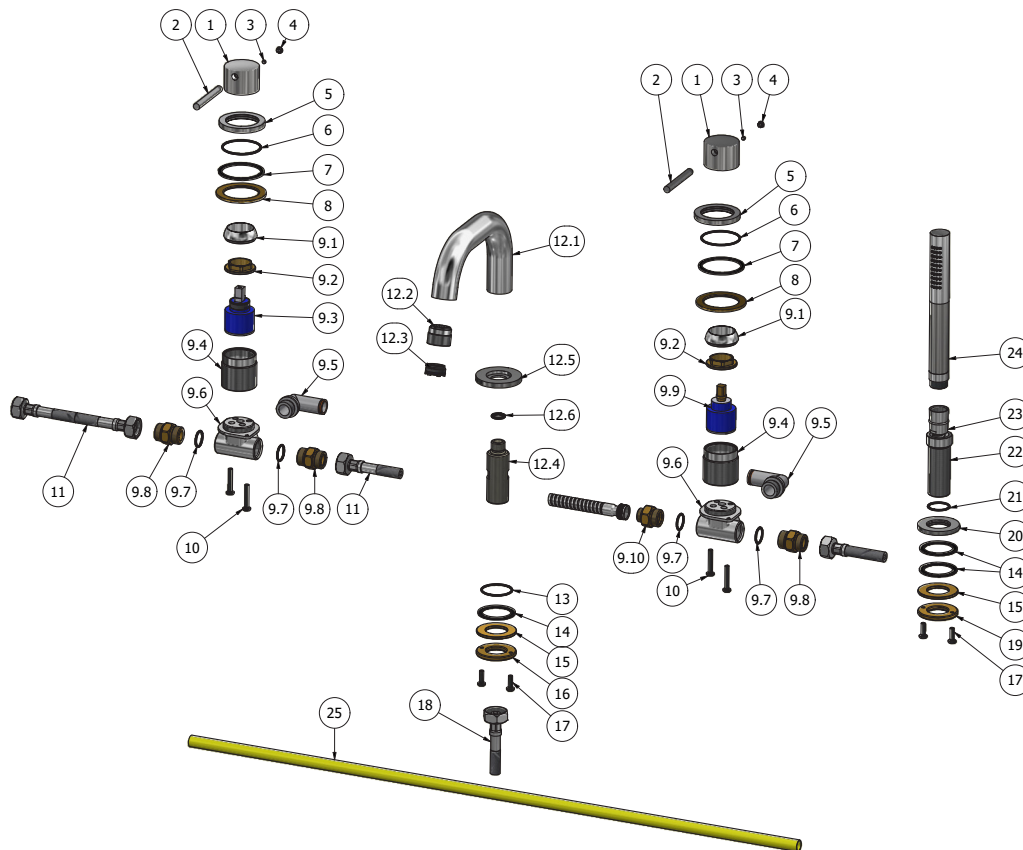

T. +39 030 802101
F. +39 030 803097
info@weareib.it

P.IVA 01785230986
capitale sociale
€420.000,00 i.v.

www.weareib.it

WE ARE IB

Elenco parti			
ELEM.	CODICE	NUMERO DI MAGAZZINO	QTÀ
1	AC0012840	Handle Ø42 H30 knurled	2
2	AC0007091	Straight rod Ø8 L67	2
3	AQ0009938	Grubscrew M4x3 flat point	2
4	AQ0006650	Plug cover Ø7	2
5	AC0012853	Fixing ring Ø55 M42x1.5 knurled	2
6	AQ0010584	OR 44.17x1.78 NBR 70 SH	2
7	AQ0011028	Flat gasket Ø55 Ø47 H2	2
8	AS0011661	Support ring Ø60 Ø42.2 H3	2
9	CPMT396CC-1	Preassembled 3 hole bath side	1
9.1	AQ0003630	Cartridge ring nut cover M37x1.5	2
9.2	AQ0001040	Cartridge ring nut M37x1.5 H9	2
9.3	AQ0004095	Ceramic cartridge Ø35 9x9 (K35A)	1
9.4	AC0011662	Ring M42x1.5 M37x1.5 Ø40 H40.7	2
9.5	AQ0013713	Connection piece L G1/2" Ø14 (2031019)	2
9.6	AQCT10369	Recessed shower mixer body Ø35 DZR	2
9.7	AQ0004630	OR 17.16x1.78 NBR 70 SH	4
9.8	AS0010301	Reduction G1/2" M G1/2" M with valve seat	3
9.9	AQ0013143	Ceramic cartridge Ø35 Wout/D KDZ HTG	1
9.10	AS0011227	Connection piece G1/2" M G3/8" M with valve seat	1
10	AQ0009153	Inox screw M5x30 ISO 7045	4
11	AQ0006540	Flex inox G1/2" F G1/2" F L300	2
12	CP10958CCID-1	Preassembled bath deck spout	1
12.1	AC0010958	Spout-out Ø30 L160	1
12.2	AC0010792	Seat for perlator M28x1 M24x1	1
12.3	AQ0010587	Perlator cahcè M24x1 antispash (40.9300.010)	1
12.4	AN0010971	Threaded fixing stem G3/4" G3/8" H76 with seat valve	1
12.5	AC0012852	Base Ø55 H6 knurled	1
12.6	AQ0001360	OR 11.91x2.62 NBR 70 SH	1
13	AQ0006497	OR 34.65x1.78 NBR 70 SH	1
14	AQ0008013	Rubber packing 45x35x2	3
15	AS0010697	Washer Ø48 x Ø26.5 x3	2
16	AS0012647	Ring nut G3/4"	1
17	AQ0010358	Inox screw M5x16 ISO 7045	4
18	AQ0013712	Flexibile G1/2" F G3/4" F L400 DN 13	1
19	AS0010698	Ring nut W26x19	1
20	AC0012729	Base Ø50 H5 knurled	1
21	AQ0009815	OR 23.52x1.78 NBR 70 SH	1
22	AC0009447	Connection piece 26x19 H76	1
23	AQ0017134	Terminal d'agg G3/8" F G1/2" cono L150	1
24	AQ0015375	Union shower Ø23	1
25	AQ0013714-1	Risina pipe PA11 DIN 74324 Ø14xØ12 L80 cm	1