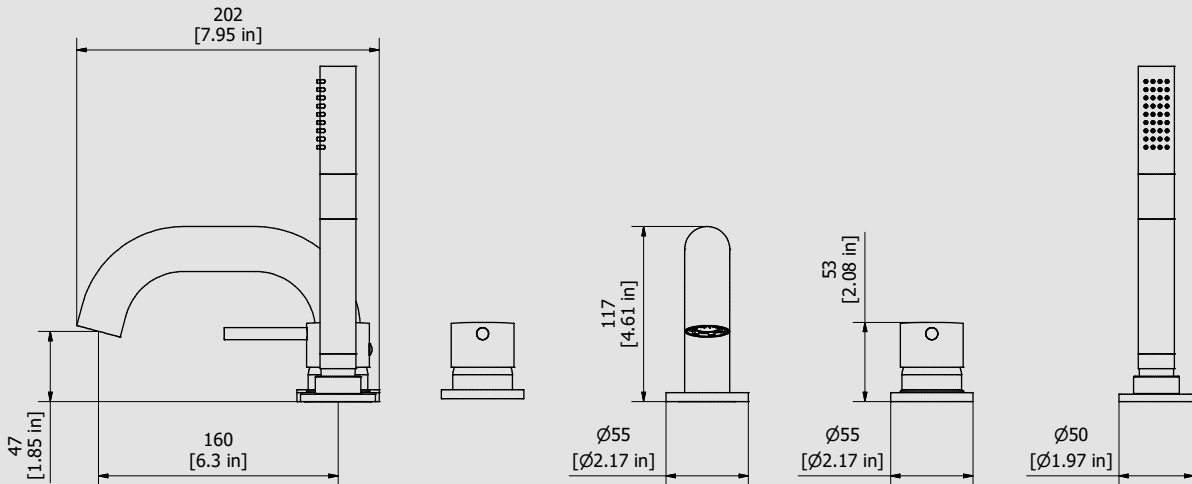

WE ARE IB

Collection

INDUSTRIA

Article

ID396

Description

Four holes deck mounted bath filler.

Box Dimensions

400x200x140 mm

Weight

4 kg

Finishes

- **CC**
CHROME
- **PL**
PLATINUM
- **SS**
BRUSHED
NICKEL
- **ON**
NATURAL
BRASS
- **BO**
MATT
WHITE
- **NP**
MATT
BLACK
- **CF**
BLACK
CHROME
- **CS**
BRUSHED
BLACK
CHROME
- **II**
PALE
GOLD
- **IS**
BRUSHED
PALE GOLD
- **RS**
ROSE
GOLD
- **SR**
BRUSHED
ROSE GOLD
- **OO**
GOLD
- **OS**
BRUSHED
GOLD
- **RR**
ANTIQUÉ
COPPER
- **MB**
MODERN
BRONZE

Dimensions

Cartridge

Ø35 ceramic cartridge

Hoses

Inox hoses G1/2" female 300 mms long

Aerator

M24x1

Flow Rate (+/-10%)

1 BAR	2 BAR	3 BAR
9.3 l/m	13.2 l/m	16.2 l/m

Production

Main body is a single hot stamped pieces

Material

BRASS
According to CuZn42 (CW510L)
Max Lead content: 0.2%

IB RUBINETTERIE s.p.a
via dei Pianotti 3/5
25068 Sarezzo (BS) - Italy -