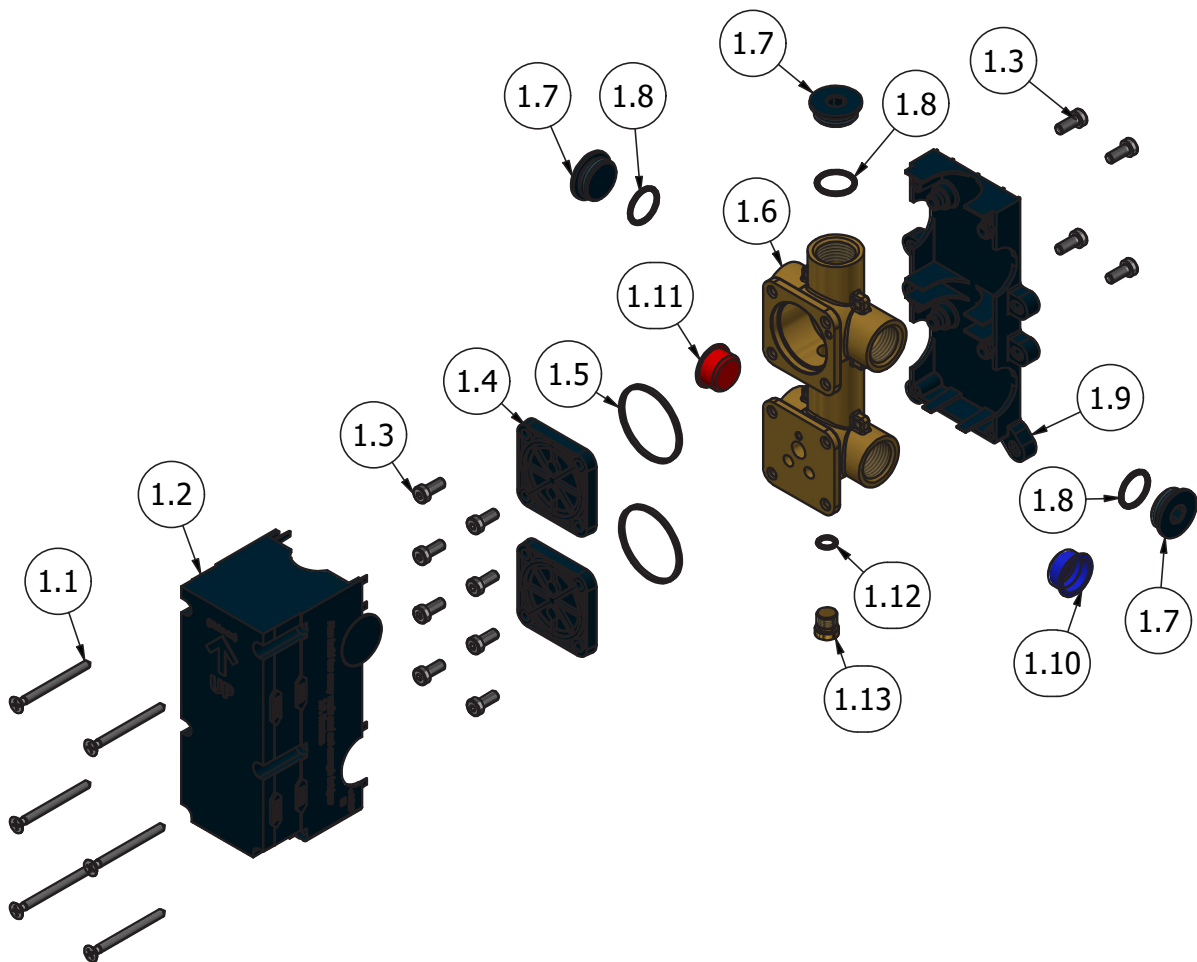

Dimensions

Cartridge

Threaded fitting

Treaded fitting G1/2" female

Aerator

Flow Rate (+/-10%)

1 BAR	2 BAR	3 BAR
8.3 l/m	11.7 l/m	14.3 l/m

Production

P.IVA 01785230986
capitale sociale
€420.000,00 i.v.

www.weareib.it

WE ARE IB

Parts list			
ELEM.	CODE	DESCRIPTION	QTÀ
1	CP312XX-21	Preassembled recessed body three ways	1
1.1	AQ0010626	Inox screw Ø4 L50	6
1.2	AQ0015711	Upper box 312 310	1
1.3	AQ0015707	Screw DIN 7984 m5x12 TCEI Ø8.5	12
1.4	AQ0017083	Square cap 48x48 H6 PA66-30	2
1.5	AQ0017090	Silicone Gasket Ø40.3 Ø37.3 H2	2
1.6	CT0002503	Recessed body 3 ways	1
1.7	AQ0015715	Plug G1/2M H8.35	3
1.8	AQ0009338	OR 16x2 N BR 70 SH	3
1.9	AQ0015721	Lower box 312-310	1
1.10	AQ0014538	Blu thread's protecting cap Ø19	1
1.11	AQ0014537	Red thread's protecting cap Ø19	1
1.12	AQ0001330	OR 6.75x1.78 NBR 70 SH	1
1.13	AS0010770	Plug M10x1 H12	1