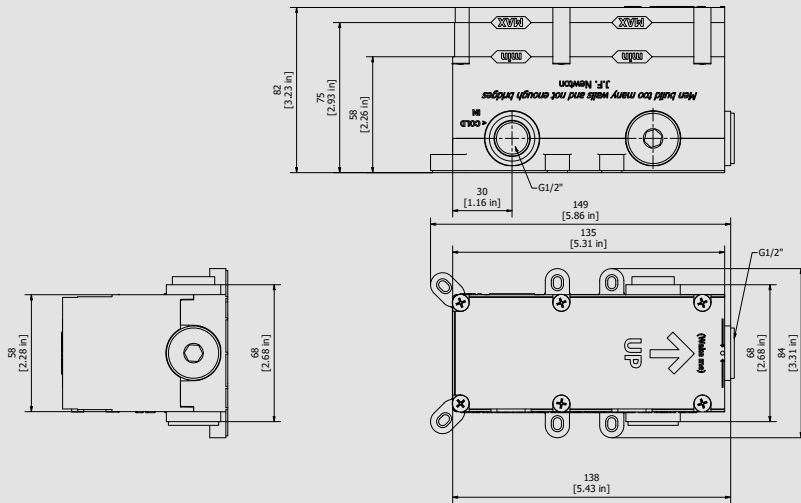

165x90x85 mm

Weight

1.1 kg

Finishes

- CC** CHROME
- PL** PLATINUM
- SS** BRUSHED NICKEL
- ON** NATURAL BRASS
- BO** MATT WHITE
- NP** MATT BLACK
- CF** BLACK CHROME
- CS** BRUSHED BLACK CHROME
- II** PALE GOLD
- IS** BRUSHED PALE GOLD
- RS** ROSE GOLD
- SR** BRUSHED ROSE GOLD
- OO** GOLD
- OS** BRUSHED GOLD
- RR** ANTIQUE COPPER
- BB** ANTIQUE BRONZE

Dimensions

Cartridge

Threaded fitting

Treaded fitting G1/2" female

Aerator

Flow Rate (+/-10%)

1 BAR	2 BAR	3 BAR
8.3 l/m	11.7 l/m	14.3 l/m

Production