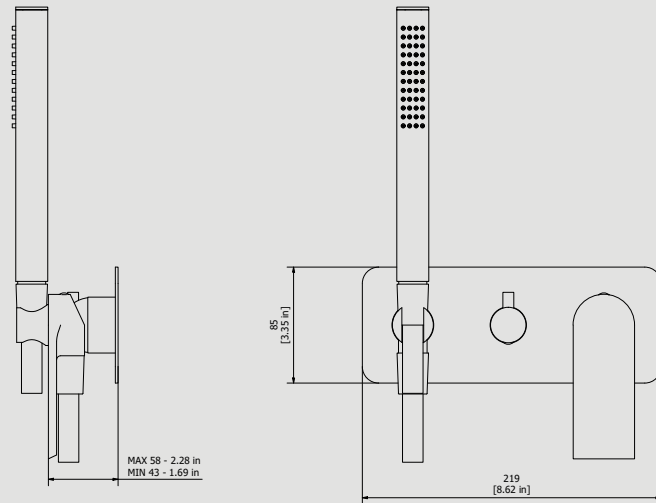

370 x 270 x 80 mm

Weight

2.2 kg

Finishes

- CC** CHROME
- CF** BLACK CHROME
- OO** GOLD
- MB** MODERN BRONZE
- SS** BRUSHED NICKEL
- CS** BRUSHED BLACK CHROME
- BO** MATT WHITE
- NP** MATT BLACK
- IS** BRUSHED PALE GOLD
- OS** BRUSHED GOLD
- II** PALE GOLD
- RR** ANTIQUE COPPER
- RS** ROSE GOLD
- ON** NATURAL BRASS
- SR** BRUSHED ROSE GOLD
- PL** PLATINUM

Dimensions

Cartridge

Ø35 ceramic cartridge

Hoses

Flex snapon G1/2" F L150cm Silver

Aerator

Flow Rate (+/-10%)

**1 BAR
8.3 l/min**