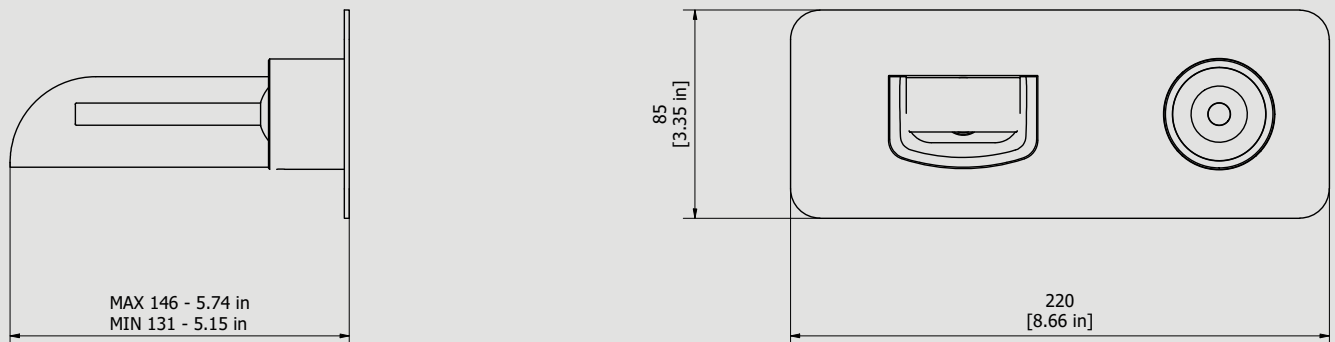

### LM206

Description

**Wall mounted wahbasin mixer**

**Built-in body to be purchased separately INC206**

Box Dimensions

**275x270x70 mm**

Weight

**1.9 kg**

Dimensions

Cartridge

**Ø35 ceramic cartridge**

Threaded fitting

**Treaded fitting G1/2" female**

Aerator

Flow Rate (+/-10%)

**1 BAR**  
7.5 l/min