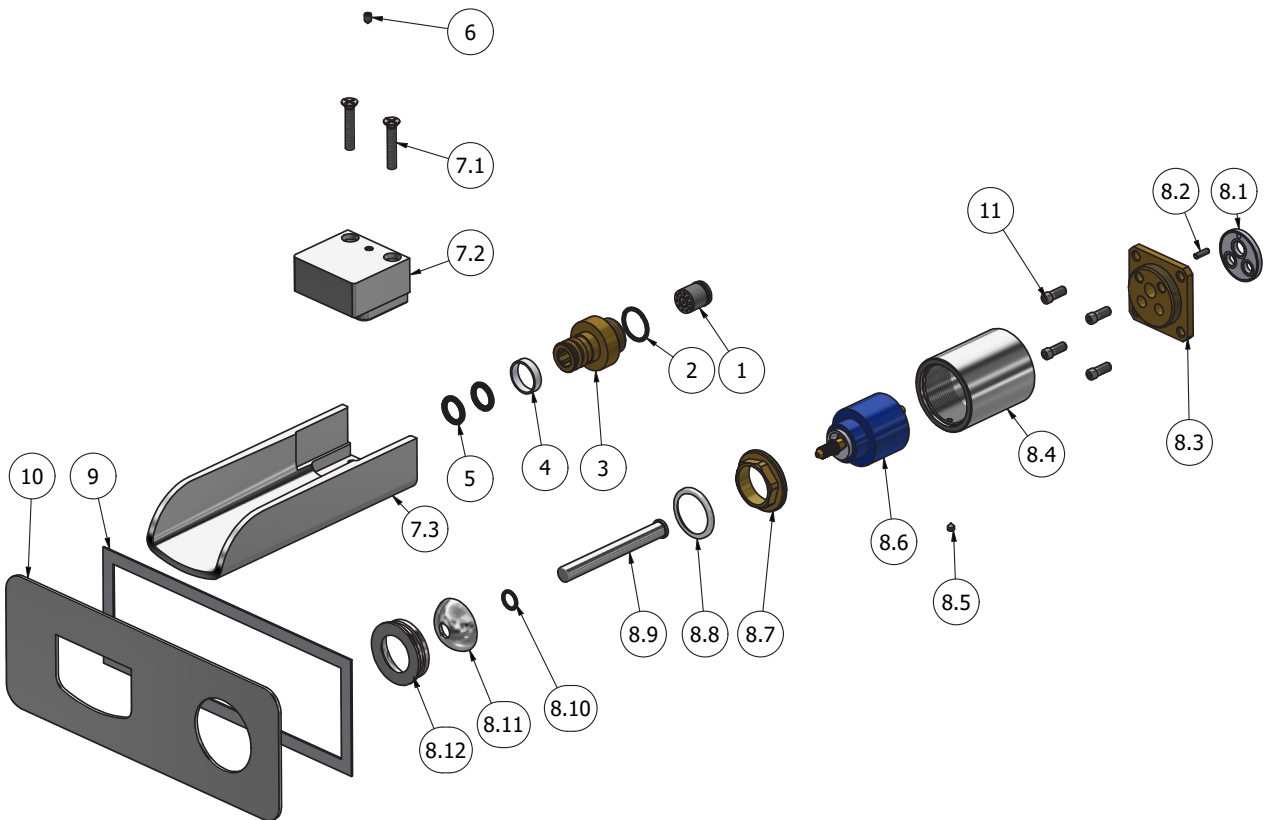

Dimensions

Cartridge

**Ø35 ceramic cartridge**

Threaded fitting

**Treaded fitting G1/2" female**

Aerator

Flow Rate (+/-10%)

**1 BAR**  
7.5 l/min

**2 BAR**  
8 l/min

**3 BAR**  
8 l/min

Production

**Main body is a single casted pieces**

Material

**BRASS**  
According to CuZn35Pb2AL-B (CB752S)  
Max Lead content: 1.36%

WE ARE IB

Parts list				
ITEMS	CODE	DESCRIPTION	FIN	QTÀ
1	AQ0010445	Flow reduction valve 8 LT Ø14 (31.4186.00001)	-	1
2	AQ0004630	OR 17.16x1.78 NBR 70 SH	-	1
3	AS0011745	Connection piece G1/2" M L42.5	G	1
4	AQ0010435	Teflon ring Ø19,9 x 5	-	1
5	AQ0001360	OR 11.91x2.62 NBR 70 SH	-	2
6	AQ0010444	Grubscrew M4x6 cone point	-	1
7	CP1680CC-1	Preassembled recessed mouth	F	1
7.1	AQ0010284	St.Steel screw M5x30	-	2
7.2	CC0001810	Plug for waterfall spout-out 49.9x45 H29.5	F	1
7.3	CC0001680	Water fall spout-out 60x37x160	F	1
8	CPIN206CC-59	Preassembled cartridge mixer joystick	-	1
8.1	AQ0015684	Gasket Ø31 H3.5 Ø7 Ø7.5	-	1
8.2	AQ0015357	Grubscrew M3x10 flat point	-	1
8.3	AS0013040	Insert 47x47 H11 M37x1.5	G	1
8.4	AC0010580	Cartridge seat ring for built-in washbasin	F	1
8.5	AQ0001082	Grubscrew M4x4 cone point	-	1
8.6	AQ0010069	Ceramic cartridge joystick Ø35 8z20	-	1
8.7	AQ0001040	Cartridge ring nut M37x1.5 H9	G	1
8.8	AQ0010014	Antifriction ring for sphere H.2,5	G	1
8.9	AC0010230	Rod for lever	F	1
8.10	AQ0010077	OR 9x1.5 NBR 70 SH	-	1
8.11	AC0009974	Cover cartridge sphere	F	1
8.12	AC0009973	Cover nut for sphere Ø38,16 H10	F	1
9	AQ0014142	Rubber packing double-sided tape 200x75x8x1	-	1
10	AC0013127	Plate 220x85x2	F	1
11	AQ0015841	St. steel screw M5x12	-	4