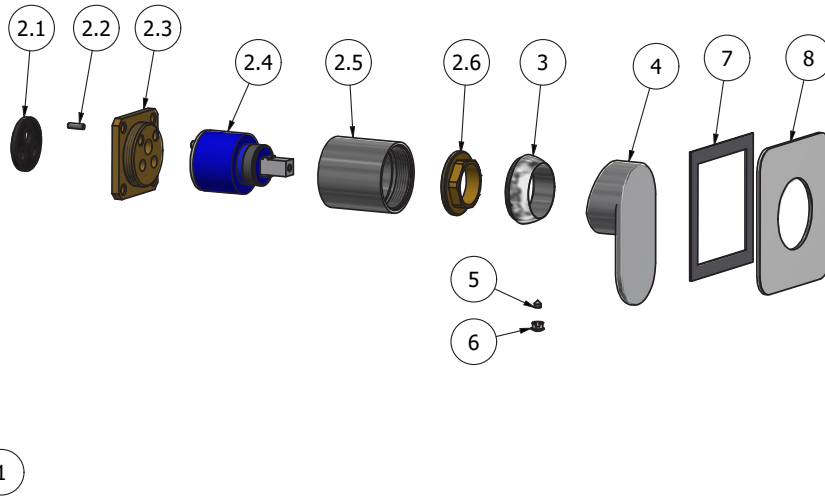

Dimensions

Cartridge

Ø25 ceramic cartridge joystick

Threaded fitting

G1/2" male

Aerator

M24x1

Flow Rate (+/-10%)

1 BAR	2 BAR	3 BAR
4.3 l/min	5.2 l/min	7 l/min

Production

Main body is a single hot stamped pieces

Material

BRASS
According to CuZn42 (CW510L)
Max Lead content: 0.2%

WE ARE IB

Parts list				
ITEMS	CODE	DESCRIPTION	FIN	QTÀ
1	AQ0014252	Ceiling wash basin mixer	F	1
2	CPIN206CC-19	Mixer 47x47 x recessed	-	1
2.1	AQ0015684	Gasket Ø31 H3.5 Ø7 Ø7.5	-	1
2.2	AQ0015357	Grubscrew M3x10 flat point	-	1
2.3	AS0013040	Insert 47x47 H11 M37x1.5	G	1
2.4	AQ0004095	Ceramic cartridge Ø35 9x9 (K35A)	-	1
2.5	AC0010445	Recessed ring Ø41 M37x1.5 H40.7	F	1
2.6	AQ0001040	Cartridge ring nut M37x1.5 H9	G	1
3	AQ0003630	Cartridge ring nut cover M37x1.5	F	1
4	AQ0014030	Lever	F	1
5	AQ0001082	Grubscrew M4x4 cone point	-	1
6	AQ0006650	Plug cover Ø7	F	1
7	AQ0015829	Rubber packing double-sided tape 75x75x8x1	-	1
8	AC0013100-TI	Plate 85x85x2 300	F	1
9	AQ0009837	Simple rapid waste 1"1/4	F	1