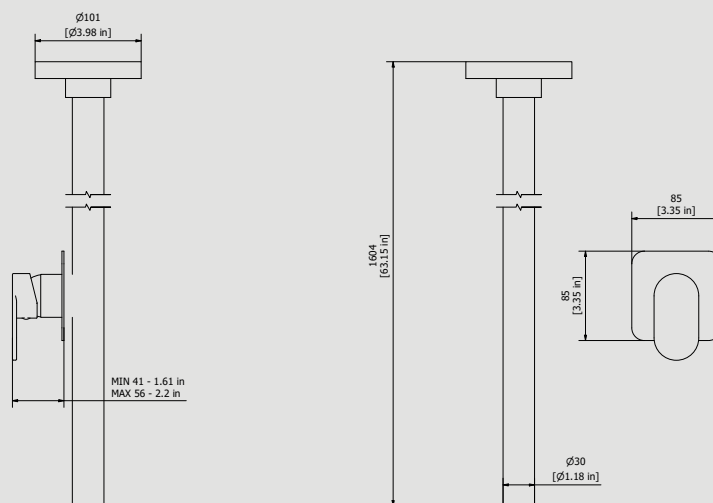

Collection

LOVEME

Article

LM210

Description

Ceiling spout with mixer.

Built-in body to be purchased separately INC300

Box Dimensions

150 x 190 x 98 mm
1700 Ø70 mm

Weight

4.5 kg

Finishes

- **CC**
CHROME
- **CF**
BLACK CHROME
- **OO**
GOLD
- **BB**
ANTIQUE BRONZE
- **SS**
BRUSHED NICKEL
- **CS**
BRUSHED BLACK CHROME
- **BO**
MATT WHITE
- **NP**
MATT BLACK
- **IS**
BRUSHED PALE GOLD
- **OS**
BRUSHED GOLD
- **II**
PALE GOLD
- **RR**
ANTIQUE COPPER
- **ORS**
ROSE GOLD
- **ON**
NATURAL BRASS
- **SR**
BRUSHED ROSE GOLD
- **PL**
PLATINUM

Dimensions

Cartridge

Ø25 ceramic cartridge joystick

Threaded fitting

G1/2" male

Aerator

M24x1

Flow Rate (+/-10%)

1 BAR	2 BAR	3 BAR
4.3 l/min	5.2 l/min	7 l/min

Production

Main body is a single hot stamped pieces

Material

BRASS
According to CuZn42 (CW510L)
Max Lead content: 0.2%

WE ARE IB

Parts list				
ITEMS	CODE	DESCRIPTION	FIN	QTÀ
1	AQ0014252	Ceiling wash basin mixer	F	1
2	CPIN206CC-19	Mixer 47x47 x recessed	-	1
2.1	AQ0015684	Gasket Ø31 H3.5 Ø7 Ø7.5	-	1
2.2	AQ0015357	Grubscrew M3x10 flat point	-	1
2.3	AS0013040	Insert 47x47 H11 M37x1.5	G	1
2.4	AQ0004095	Ceramic cartridge Ø35 9x9 (K35A)	-	1
2.5	AC0010445	Recessed ring Ø41 M37x1.5 H40.7	F	1
2.6	AQ0001040	Cartridge ring nut M37x1.5 H9	G	1
3	AQ0003630	Cartridge ring nut cover M37x1.5	F	1
4	AQ0014030	Lever	F	1
5	AQ0001082	Grubscrew M4x4 cone point	-	1
6	AQ0006650	Plug cover Ø7	F	1
7	AQ0015829	Rubber packing double-sided tape 75x75x8x1	-	1
8	AC0013100-TI	Plate 85x85x2 300	F	1
9	AQ0009837	Simple rapid waste 1"1/4	F	1