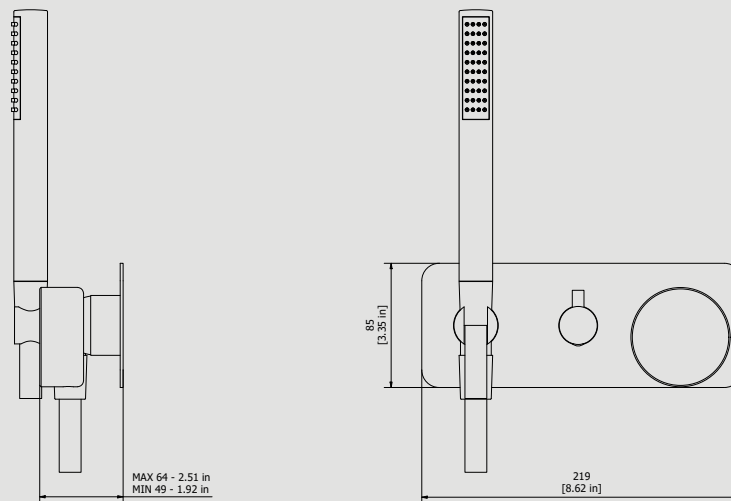

### MR314\_2

Description

**Exposed parts for manual wall mixer with three ways**

**Built-in to be purchased separately INC314**

Box Dimensions

**353 x 225 x 226 mm**

Weight

**3.4 kg**

Dimensions

Cartridge

**Ø35 ceramic cartridges**

Treaded fitting

-

Aerator

-

Flow Rate (+/-10%)