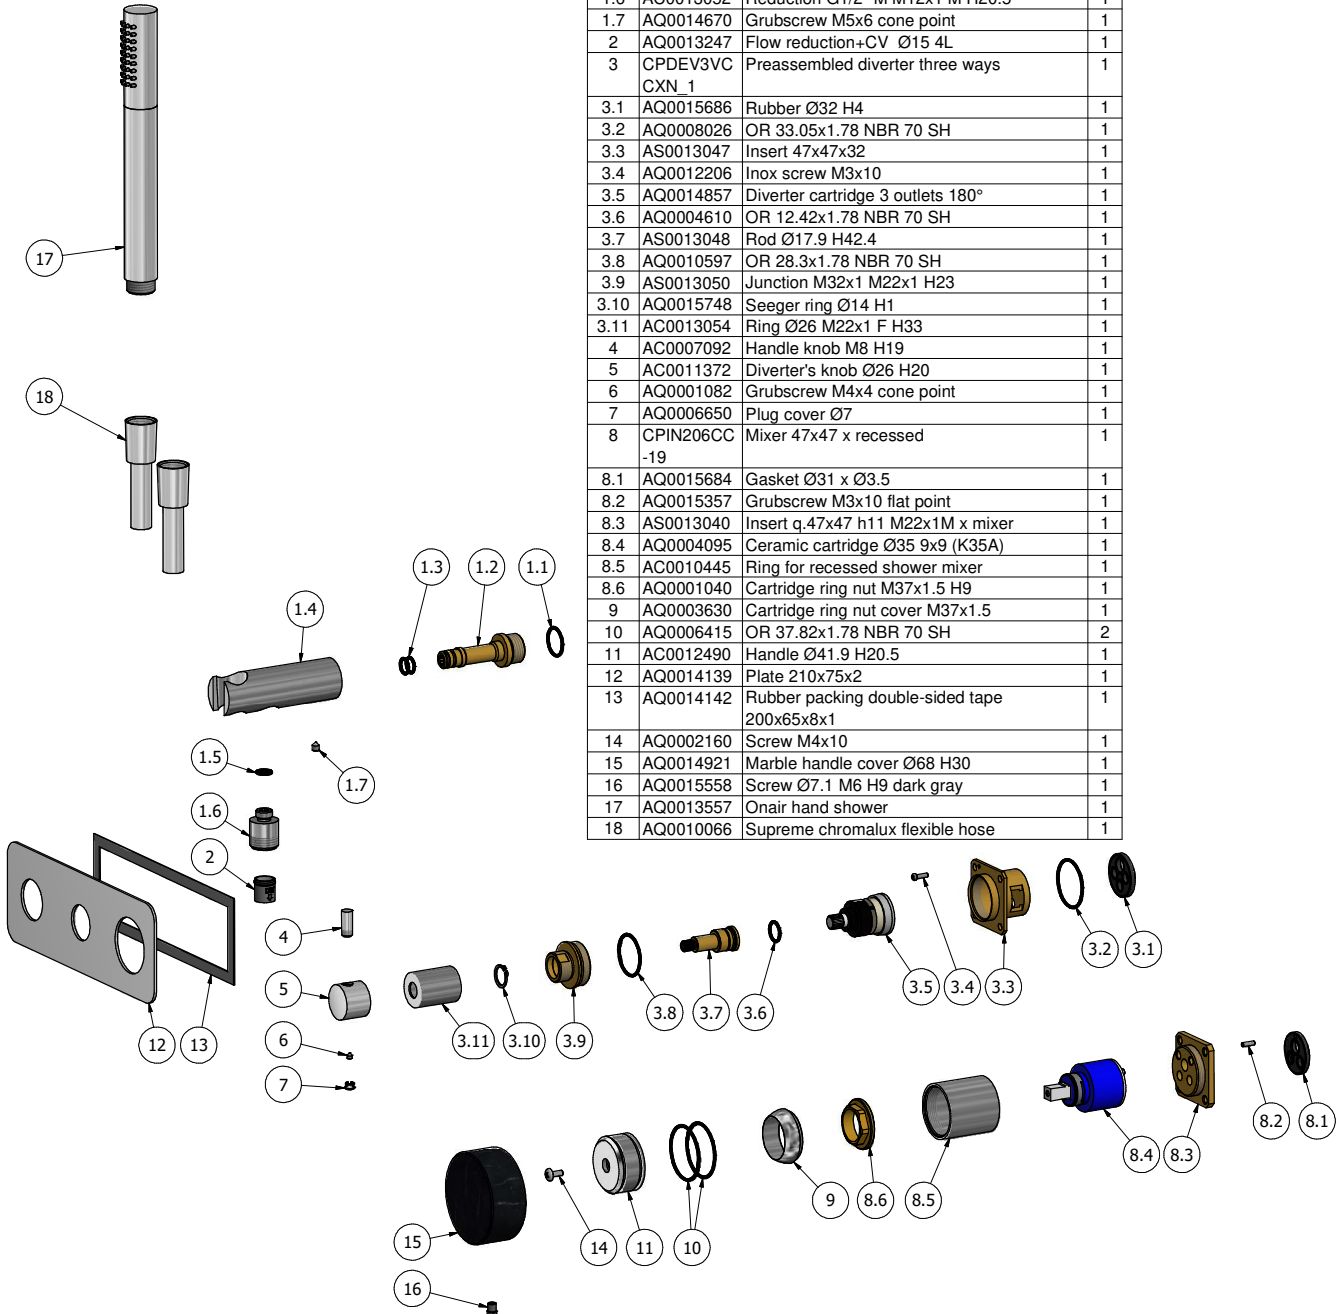

Dimensions

Cartridge

**Ø35 ceramic cartridges**

Treaded fitting

-

Aerator

-

Flow Rate (+/-10%)

WE ARE IB

Parts list			
ELEM	CODE	DESCRIPTION	QT
1	CPSUPCCX N_1	Handshower support Ø30 L95	1
1.1	AQ0004640	OR Ø18.77 x Ø1.78 NBR 70 SH	1
1.2	AS0013051	Bayonet coupling G1/2" M H64.9	1
1.3	AQ0004180	OR 9.25x1.78 NBR 70 SH	2
1.4	AC0013053	Hand shower's support Ø30 L94.8	1
1.5	AQ0001340	OR 8.73x1.78 NBR 70 SH	1
1.6	AC0013052	Reduction G1/2" M M12x1 M H20.5	1
1.7	AQ0014670	Grubscrew M5x6 cone point	1
2	AQ0013247	Flow reduction+CV Ø15 4L	1
3	CPDEV3VC CXN_1	Preassembled diverter three ways	1
3.1	AQ0015686	Rubber Ø32 H4	1
3.2	AQ0008026	OR 33.05x1.78 NBR 70 SH	1
3.3	AS0013047	Insert 47x47x32	1
3.4	AQ0012206	Inox screw M3x10	1
3.5	AQ0014857	Diverter cartridge 3 outlets 180°	1
3.6	AQ0004610	OR 12.42x1.78 NBR 70 SH	1
3.7	AS0013048	Rod Ø17.9 H42.4	1
3.8	AQ0010597	OR 28.3x1.78 NBR 70 SH	1
3.9	AS0013050	Junction M32x1 M22x1 H23	1
3.10	AQ0015748	Seeger ring Ø14 H1	1
3.11	AC0013054	Ring Ø26 M22x1 F H33	1
4	AC0007092	Handle knob M8 H19	1
5	AC0011372	Diverter's knob Ø26 H20	1
6	AQ0001082	Grubscrew M4x4 cone point	1
7	AQ0006650	Plug cover Ø7	1
8	CPIN206CC -19	Mixer 47x47 x recessed	1
8.1	AQ0015684	Gasket Ø31 x Ø3.5	1
8.2	AQ0015357	Grubscrew M3x10 flat point	1
8.3	AS0013040	Insert q.47x47 h11 M22x1M x mixer	1
8.4	AQ0004095	Ceramic cartridge Ø35 9x9 (K35A)	1
8.5	AC0010445	Ring for recessed shower mixer	1
8.6	AQ0001040	Cartridge ring nut M37x1.5 H9	1
9	AQ0003630	Cartridge ring nut cover M37x1.5	1
10	AQ0006415	OR 37.82x1.78 NBR 70 SH	2
11	AC0012490	Handle Ø41.9 H20.5	1
12	AQ0014139	Plate 210x75x2	1
13	AQ0014142	Rubber packing double-sided tape 200x65x8x1	1
14	AQ0002160	Screw M4x10	1
15	AQ0014921	Marble handle cover Ø68 H30	1
16	AQ0015558	Screw Ø7.1 M6 H9 dark gray	1
17	AQ0013557	Onair hand shower	1
18	AQ0010066	Supreme chromalux flexible hose	1