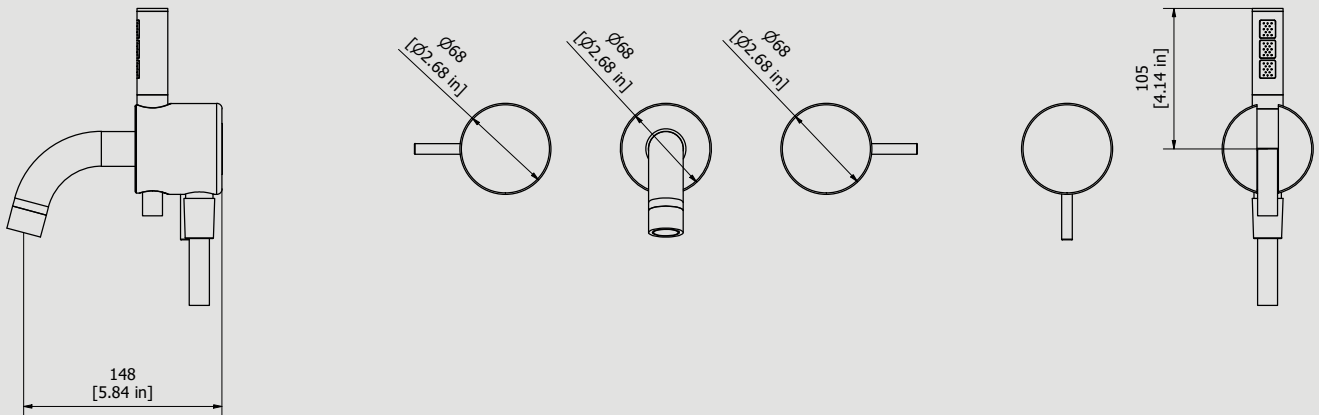

## MR398\_2

Description

**Five holes wall mounted bath filler with diverter and handshower**

Box Dimensions

**470 x 290 x 160 mm**

Weight

**5.8 kg**

Finishes

Dimensions

Cartridge

**G1/2" ceramic headworks**

Treaded fitting

**Treaded fitting G1/2" female**

Aerator

**M24x1**

Flow Rate (+/-10%)