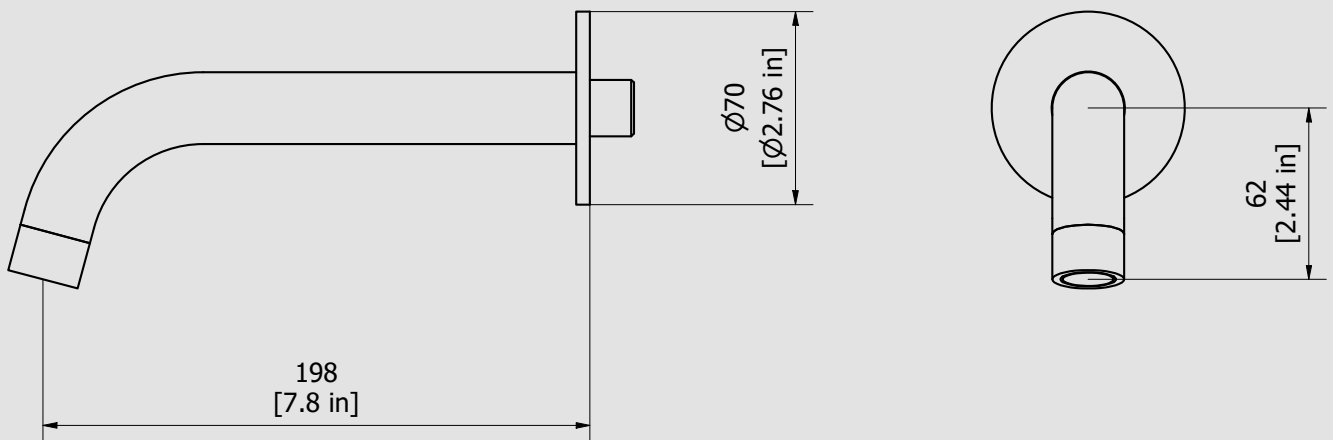

Collection

MILANO TORINO

Article

MT328_23

Description

Wall mounted bath spout.

Box Dimensions

150x190x98 mm

Dimensions

Cartridge

Treated fitting

G1/2" male

Aerator

M24x1

Flow Rate (+/-10%)

1 BAR
17.5 l/m

2 BAR
23 l/m

3 BAR
29 l/m

Production

Main body is a single hot stamped pieces

Material

BRASS
According to CuZn42 (CW510L)
Max Lead content: 0.2%

WE ARE **IB**

Parts list				
ITEMS	CODE	DESCRIPTION	FIN	QTÀ
1	AC0012377	Spout-out Ø26 L195	F	1
2	AQ0015036	Aerator Ø26 H17 M24x1 flow sraightener (40.9100.33301)	F	1
3	AC0018090-TI	Rosette Ø70 Ø26.5 H5	F	1
4	AQ0009421	OR 26x2 NBR 70 SH	-	1