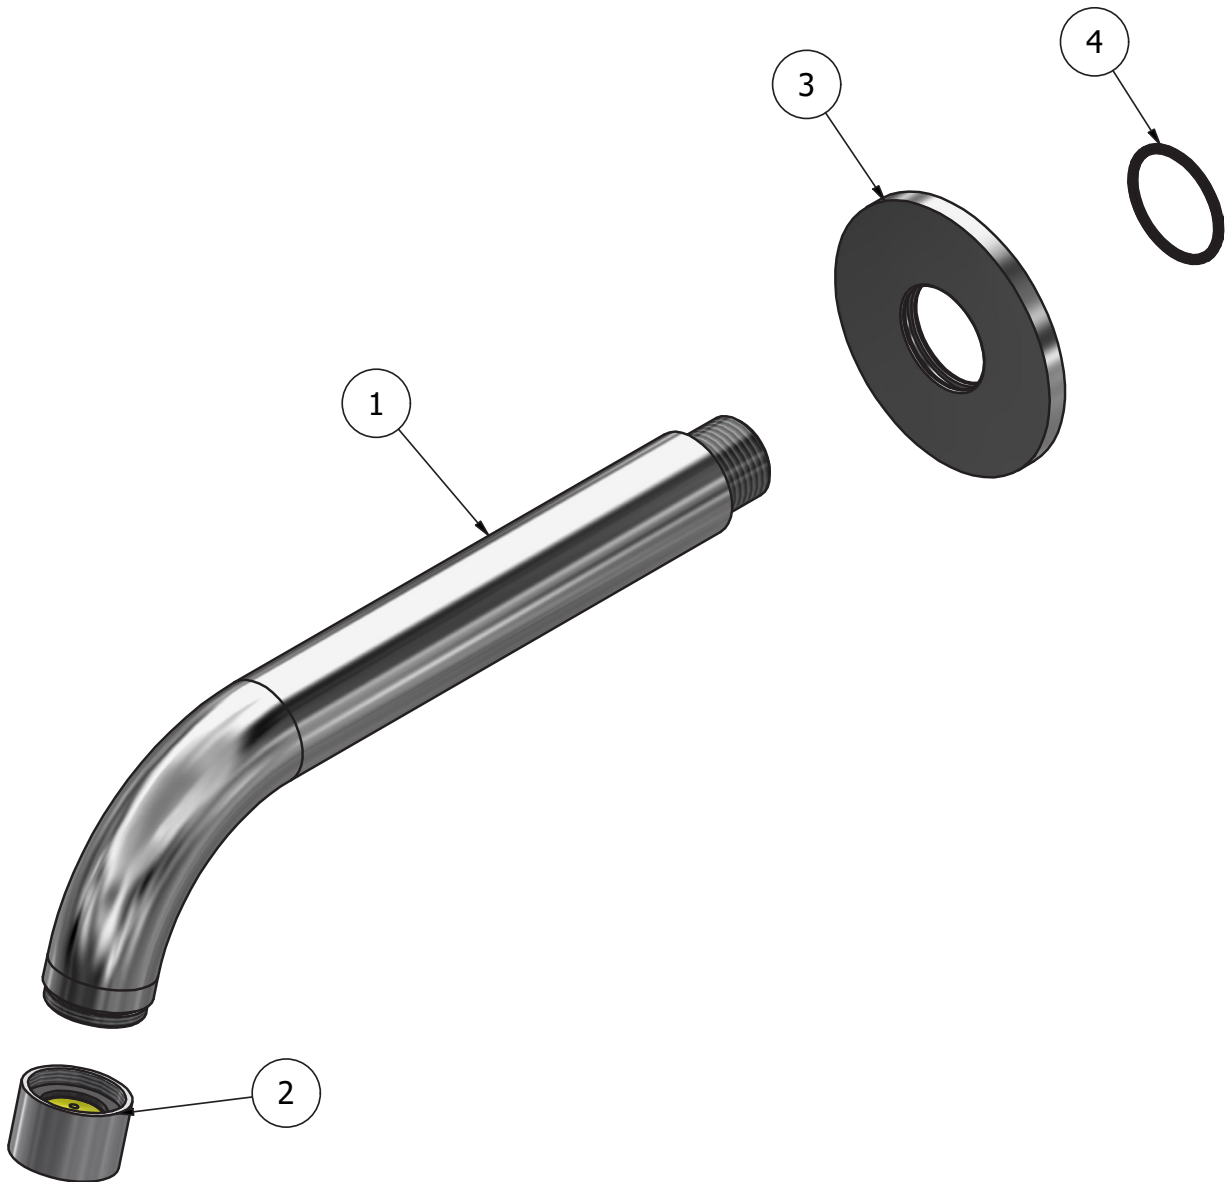

Collection

MILANO TORINO

Article

MT328_23

Description

Wall mounted bath spout.

Box Dimensions

150x190x98 mm

2 BAR
23 l/m

3 BAR
29 l/m

Production

Main body is a single hot stamped pieces

Material

BRASS
According to CuZn42 (CW510L)
Max Lead content: 0.2%

WE ARE **IB**

Parts list				
ITEMS	CODE	DESCRIPTION	FIN	QTÀ
1	AC0012377	Spout-out Ø26 L195	F	1
2	AQ0015036	Aerator Ø26 H17 M24x1 flow sraightener (40.9100.33301)	F	1
3	AC0018090-TI	Rosette Ø70 Ø26.5 H5	F	1
4	AQ0009421	OR 26x2 NBR 70 SH	-	1