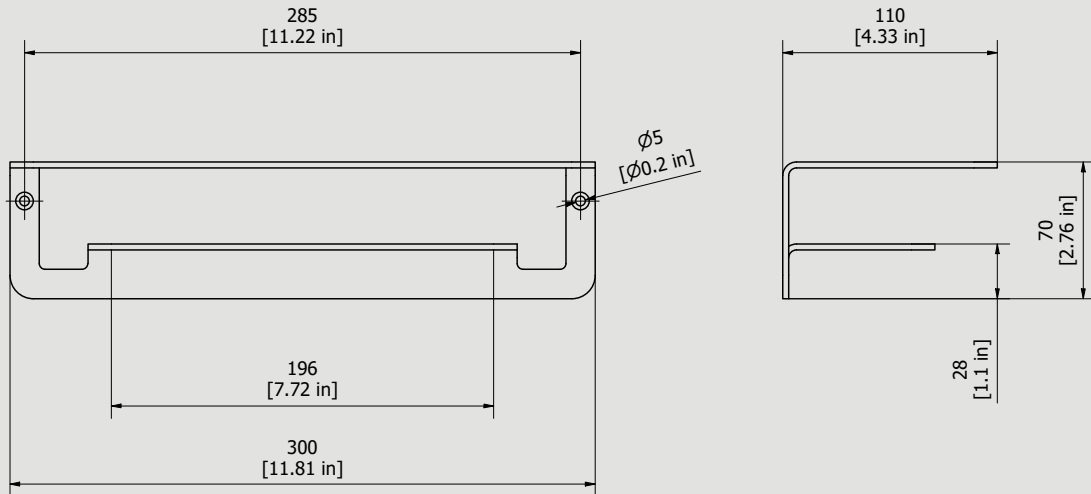

Dimensions

Cartridge

Hoses

Aerator

Flow Rate (+/-10%)

1 BAR

2 BAR

3 BAR