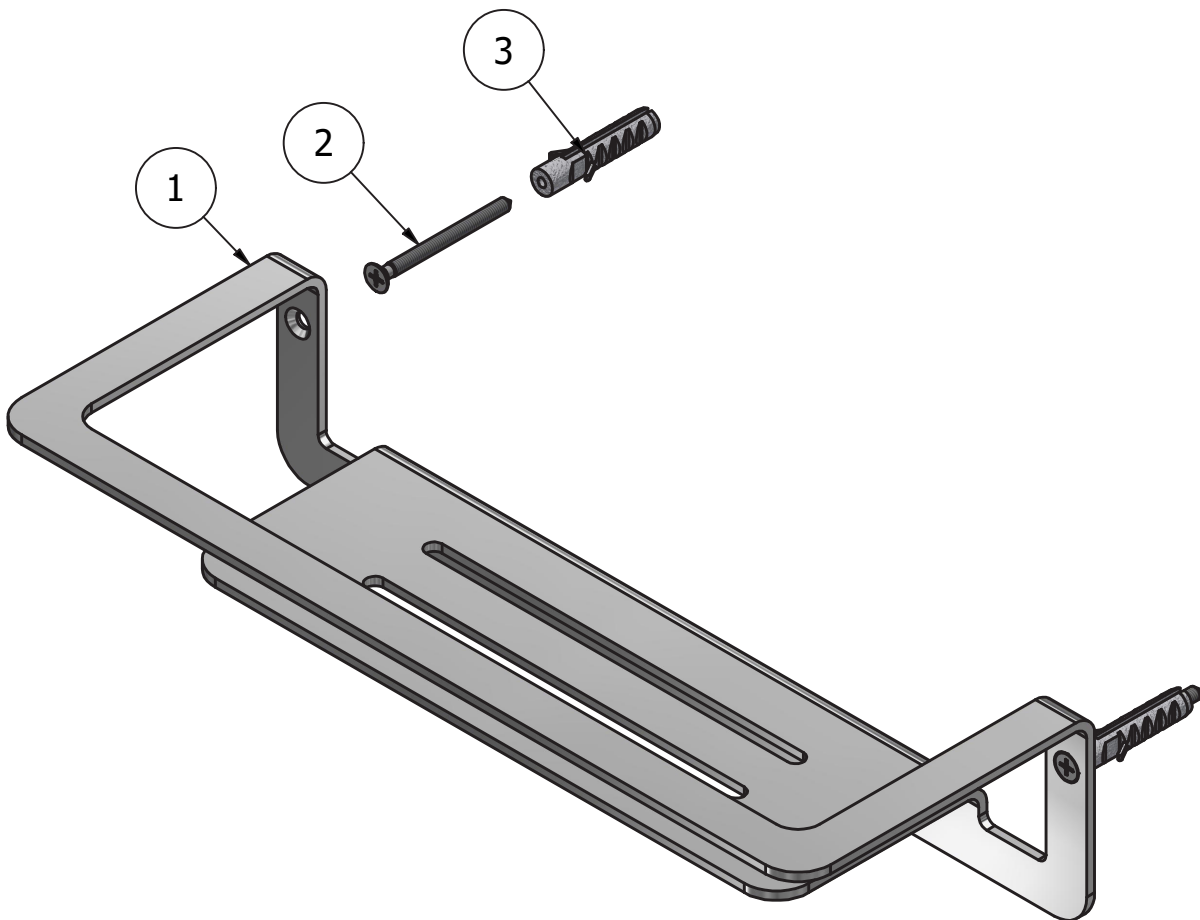

WE ARE **IB**

Parts list				
ITEMS	CODE	DESCRIPTION	FIN	QTÀ
1	AC0017972	Shelf 300x110x70 th.3mm	F	1
2	AQ0010626	Inox screw Ø4 L50	F	2
3	AQ0010660	Dowel fisher Ø8 L40	-	2