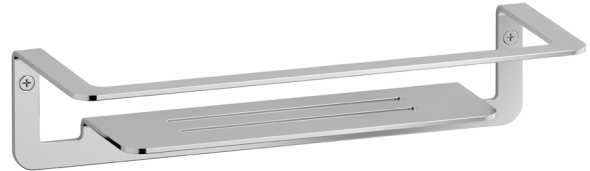

WE ARE IB

Collection

OFFICINA

Article

OF015

Description

Shelf

Box Dimensions

- mm

Weight

0.4 kg

Finishes

- **CC**
CHROME
- **CF**
BLACK CHROME
- **OO**
GOLD
- **MB**
MODERN BRONZE
- **SS**
BRUSHED NICKEL
- **CS**
BRUSHED BLACK CHROME
- **BO**
MATT WHITE
- **NP**
MATT BLACK
- **IS**
BRUSHED PALE GOLD
- **OS**
BRUSHED GOLD
- **II**
PALE GOLD
- **RR**
ANTIQUÉ COPPER
- **RS**
ROSE GOLD
- **ON**
NATURAL BRASS
- **SR**
BRUSHED ROSE GOLD
- **PL**
PLATINUM