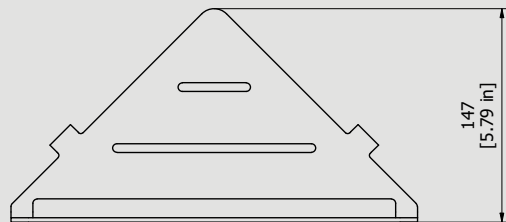

## OF016

Description

**Shelf**

Box Dimensions

- mm

Weight

**0.4 kg**

Finishes

Dimensions

Cartridge

Hoses

Aerator

Flow Rate (+/-10%)

**1 BAR**

**2 BAR**

**3 BAR**