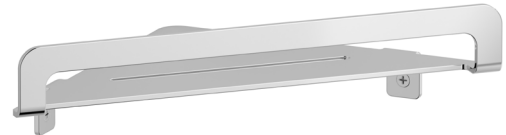

WE ARE IB

Collection

OFFICINA

Article

OF016

Description

Shelf

Box Dimensions

- mm

Weight

0.4 kg

Finishes

- **CC**
  CHROME
- **CF**
  BLACK CHROME
- **OO**
  GOLD
- **MB**
  MODERN BRONZE
- **SS**
  BRUSHED NICKEL
- **CS**
  BRUSHED BLACK CHROME
- **BO**
  MATT WHITE
- **NP**
  MATT BLACK
- **IS**
  BRUSHED PALE GOLD
- **OS**
  BRUSHED GOLD
- **II**
  PALE GOLD
- **RR**
  ANTIQUE COPPER
- **RS**
  ROSE GOLD
- **ON**
  NATURAL BRASS
- **SR**
  BRUSHED ROSE GOLD
- **PL**
  PLATINUM