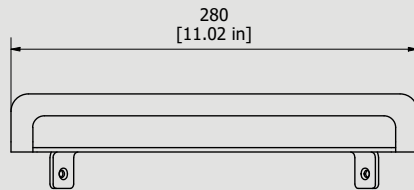

## OF016

Description

**Shelf**

Box Dimensions

- mm

Weight

**0.4 kg**

Finishes

Dimensions

Cartridge

Hoses

Aerator

Flow Rate (+/-10%)

**1 BAR**

**2 BAR**

**3 BAR**