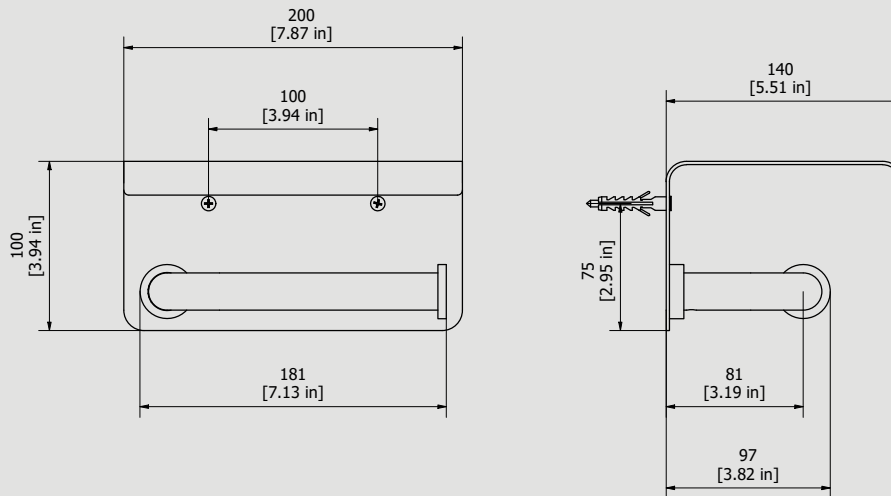

Collection

OFFICINA

Article

OF017

Description

Toilet paper holder

Box Dimensions

410x195x100 mm

Dimensions

Cartridge

Hoses

Aerator

Flow Rate (+/-10%)

1 BAR

2 BAR

3 BAR

Production

Material

WE ARE IB

Parts list				
ITEMS	CODE	DESCRIPTION	FIN	QTÀ
1	AC0017573	Plug Ø32 H15	F	1
2	AC0017570	Pipe Ø22 L160 sp.2	F	1
3	AQ0017082	Cros Screw M3x8 TSP UNI 7688	-	1
4	AC0017574	Nut M29x1 Ø32 H8.5 zig. incrociata	F	1
5	AS0017576	Wall support H20 M29x1M	G	1
6	AC0018199	Cover 100x140x200 sp.2	F	1
7	AQ0013210	Nut M4 DIN 934 A2	-	2
8	AQ0006636	Inox screw M4x6	-	2
9	AQ0010626	Inox screw Ø4 L50	F	2
10	AQ0010660	Dowel fisher Ø8 L40	-	2