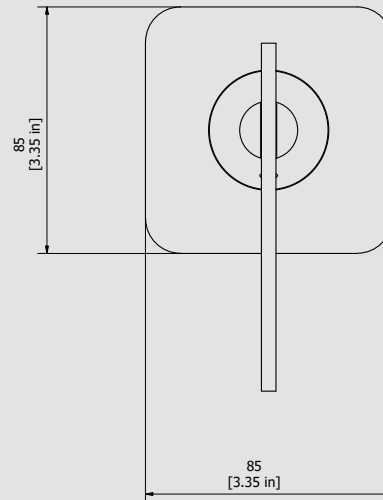

Collection

SOHO

Article

OH300

Description

Exposed parts for manual wall mixer

Built-in body to be purchased separately INC300

Box Dimensions

150x190x98 mm

Weight

1.2 kg

Finishes

- **CC**
CHROME
- **PL**
PLATINUM
- **SS**
BRUSHED
NICKEL
- **ON**
NATURAL
BRASS
- **BO**
MATT
WHITE
- **NP**
MATT
BLACK
- **CF**
BLACK
CHROME
- **CS**
BRUSHED
BLACK
CHROME
- **II**
PALE
GOLD
- **IS**
BRUSHED
PALE GOLD
- **RS**
ROSE
GOLD
- **SR**
BRUSHED
ROSE GOLD
- **OO**
GOLD
- **OS**
BRUSHED
GOLD
- **RR**
ANTIQUÉ
COPPER
- **MB**
MODERN
BRONZE

Dimensions

Cartridge

Ø35 ceramic cartridge

Threaded fitting

Aerator

Flow Rate (+/-10%)

1 BAR
11.5 l/m

2 BAR
16.3 l/m

3 BAR
20 l/m

Production

Main body is a machined from a solid pieces

Material

BRASS
According to CuZn39PB3 (CW614N)
Max Lead content: 2.5%

WE ARE IB

Parts list				
ITEMS	CODE	DESCRIPTION	FIN	QTÀ
1	AC0018163	Handle 20 L120 H5	F	1
2	AQ0012230	Stainless stell pin Ø2.5x6	-	1
3	AC0018161	Handle Ø41 Ø20 H50	F	1
4	AQ0010444	Grubscrew M4x6 cone point	-	1
5	AQ0012203	Plug	F	1
6	AQ0010985	Inox screw M4x12	-	1
7	AC0013100	Plate 85x85x2 300	F	1
8	AQ0015829	Rubber packing double-sided tape 75x75x8x1	-	1
9	CPRX300CCXN19	Mixer 47x47 x recessed	-	1
9.1	AQ0001040	Cartridge ring nut M37x1.5 H9	G	1
9.2	AC0010445	Recessed ring Ø41 M37x1.5 H40.7	F	1
9.3	AQ0013271	Ceramic cartiridge KRJ 35A 9x9	-	1
9.4	AS0013040	Insert 47x47 H11 M37x1.5	G	1
9.5	AQ0015357	Grubscrew M3x10 flat point	-	1
9.6	AQ0015684	Gasket Ø31 H3.5 Ø7 Ø7.5	-	1