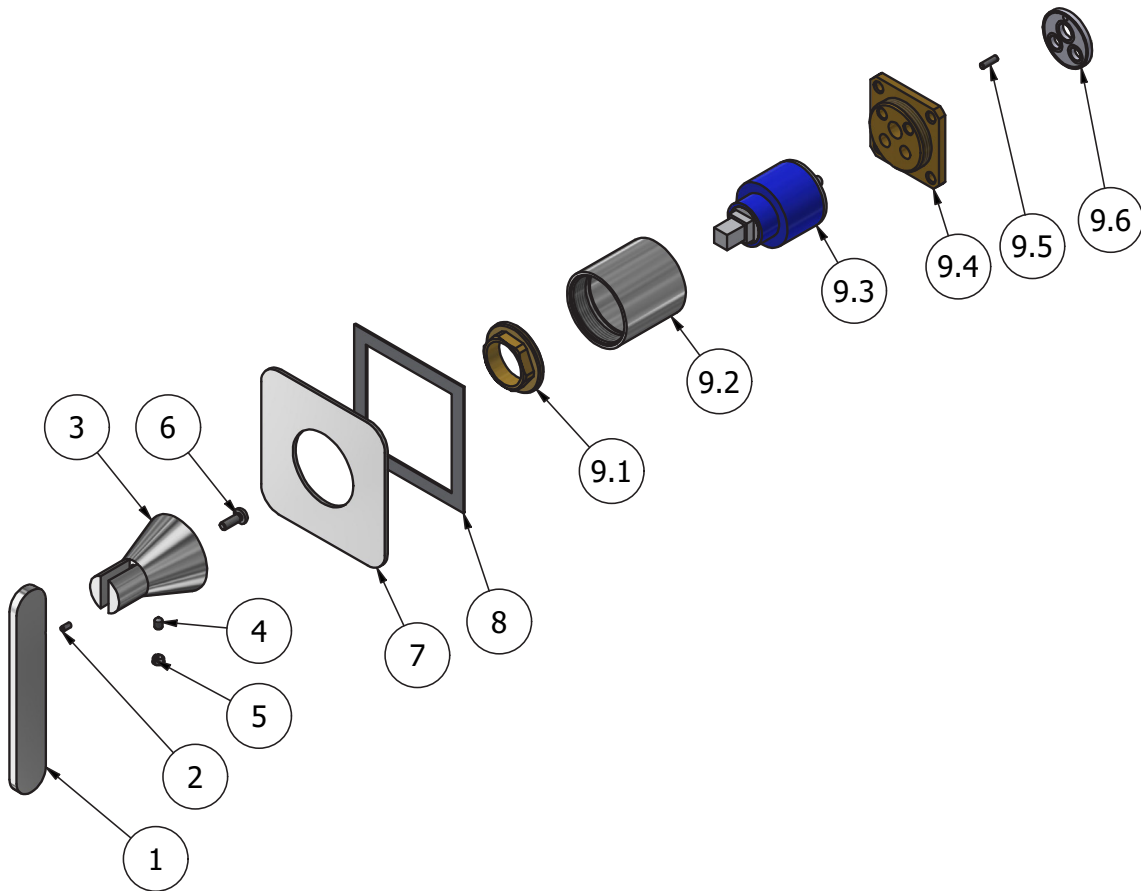

Dimensions

Cartridge

Ø35 ceramic cartridge

Threaded fitting

Aerator

Flow Rate (+/-10%)

1 BAR
11.5 l/m

2 BAR
16.3 l/m

3 BAR
20 l/m

Production

Main body is a machined from a solid pieces

Material

BRASS
According to CuZn39PB3 (CW614N)
Max Lead content: 2.5%

WE ARE IB

Parts list				
ITEMS	CODE	DESCRIPTION	FIN	QTÀ
1	AC0018163	Handle 20 L120 H5	F	1
2	AQ0012230	Stainless stell pin Ø2.5x6	-	1
3	AC0018161	Handle Ø41 Ø20 H50	F	1
4	AQ0010444	Grubscrew M4x6 cone point	-	1
5	AQ0012203	Plug	F	1
6	AQ0010985	Inox screw M4x12	-	1
7	AC0013100	Plate 85x85x2 300	F	1
8	AQ0015829	Rubber packing double-sided tape 75x75x8x1	-	1
9	CPRX300CCXN19	Mixer 47x47 x recessed	-	1
9.1	AQ0001040	Cartridge ring nut M37x1.5 H9	G	1
9.2	AC0010445	Recessed ring Ø41 M37x1.5 H40.7	F	1
9.3	AQ0013271	Ceramic cartiridge KRJ 35A 9x9	-	1
9.4	AS0013040	Insert 47x47 H11 M37x1.5	G	1
9.5	AQ0015357	Grubscrew M3x10 flat point	-	1
9.6	AQ0015684	Gasket Ø31 H3.5 Ø7 Ø7.5	-	1