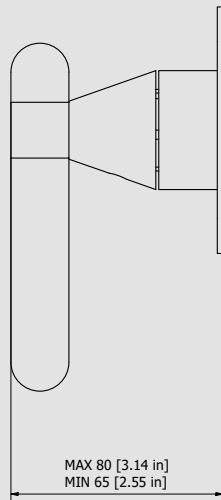

Collection

SOHO

Article

OH300

Description

Exposed parts for manual wall mixer

Built-in body to be purchased separately INC300

Box Dimensions

150x190x98 mm

Weight

1.2 kg

Finishes

- **CC**
CHROME
- **PL**
PLATINUM
- **SS**
BRUSHED
NICKEL
- **ON**
NATURAL
BRASS
- **BO**
MATT
WHITE
- **NP**
MATT
BLACK
- **CF**
BLACK
CHROME
- **CS**
BRUSHED
BLACK
CHROME
- **II**
PALE
GOLD
- **IS**
BRUSHED
PALE GOLD
- **RS**
ROSE
GOLD
- **SR**
BRUSHED
ROSE GOLD
- **OO**
GOLD
- **OS**
BRUSHED
GOLD
- **RR**
ANTIQUÉ
COPPER
- **MB**
MODERN
BRONZE

Dimensions

Cartridge

Ø35 ceramic cartridge

Threaded fitting

Aerator

Flow Rate (+/-10%)

1 BAR
11.5 l/m

2 BAR
16.3 l/m

3 BAR
20 l/m

Production

Main body is a machined from a solid pieces

Material

BRASS
According to CuZn39PB3 (CW614N)
Max Lead content: 2.5%

WE ARE IB

Parts list				
ITEMS	CODE	DESCRIPTION	FIN	QTÀ
1	AC0018163	Handle 20 L120 H5	F	1
2	AQ0012230	Stainless stell pin Ø2.5x6	-	1
3	AC0018161	Handle Ø41 Ø20 H50	F	1
4	AQ0010444	Grubscrew M4x6 cone point	-	1
5	AQ0012203	Plug	F	1
6	AQ0010985	Inox screw M4x12	-	1
7	AC0013100	Plate 85x85x2 300	F	1
8	AQ0015829	Rubber packing double-sided tape 75x75x8x1	-	1
9	CPRX300CCXN19	Mixer 47x47 x recessed	-	1
9.1	AQ0001040	Cartridge ring nut M37x1.5 H9	G	1
9.2	AC0010445	Recessed ring Ø41 M37x1.5 H40.7	F	1
9.3	AQ0013271	Ceramic cartiridge KRJ 35A 9x9	-	1
9.4	AS0013040	Insert 47x47 H11 M37x1.5	G	1
9.5	AQ0015357	Grubscrew M3x10 flat point	-	1
9.6	AQ0015684	Gasket Ø31 H3.5 Ø7 Ø7.5	-	1