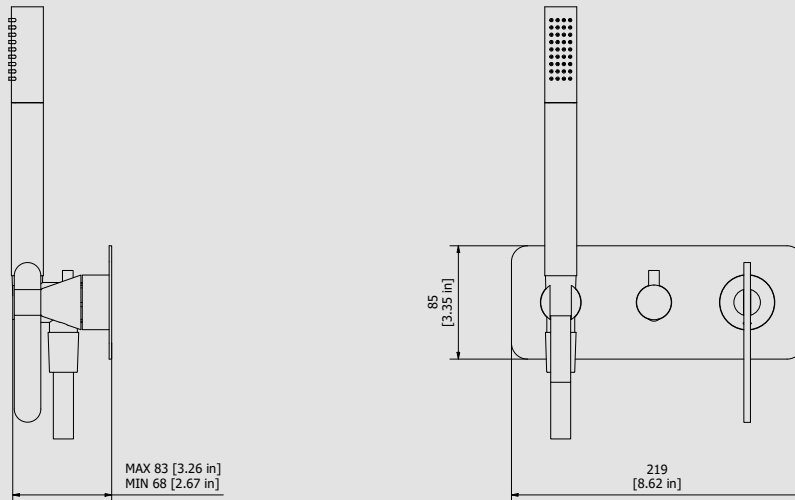

Collection

SOHO

Article

OH314

Description

Three ways wall shower mixer

Built-in body to be purchased separately INC314

Box Dimensions

370x270x80 mm

Weight

1.9 kg

Finishes

- CC**
CHROME
- PL**
PLATINUM
- SS**
BRUSHED
NICKEL
- ON**
NATURAL
BRASS
- BO**
MATT
WHITE
- NP**
MATT
BLACK
- CF**
BLACK
CHROME
- CS**
BRUSHED
BLACK
CHROME
- II**
PALE
GOLD
- IS**
BRUSHED
PALE GOLD
- RS**
ROSE
GOLD
- SR**
BRUSHED
ROSE GOLD
- OO**
GOLD
- OS**
BRUSHED
GOLD
- RR**
ANTIQUÉ
COPPER
- MB**
MODERN
BRONZE

Dimensions

Cartridge

Ø35 ceramic cartridge

Threaded fitting

Aerator

Flow Rate (+/-10%)

| 1 BAR | 2 BAR | 3 BAR |
|---------|----------|----------|
| 8.3 l/m | 11.7 l/m | 14.3 l/m |

Production