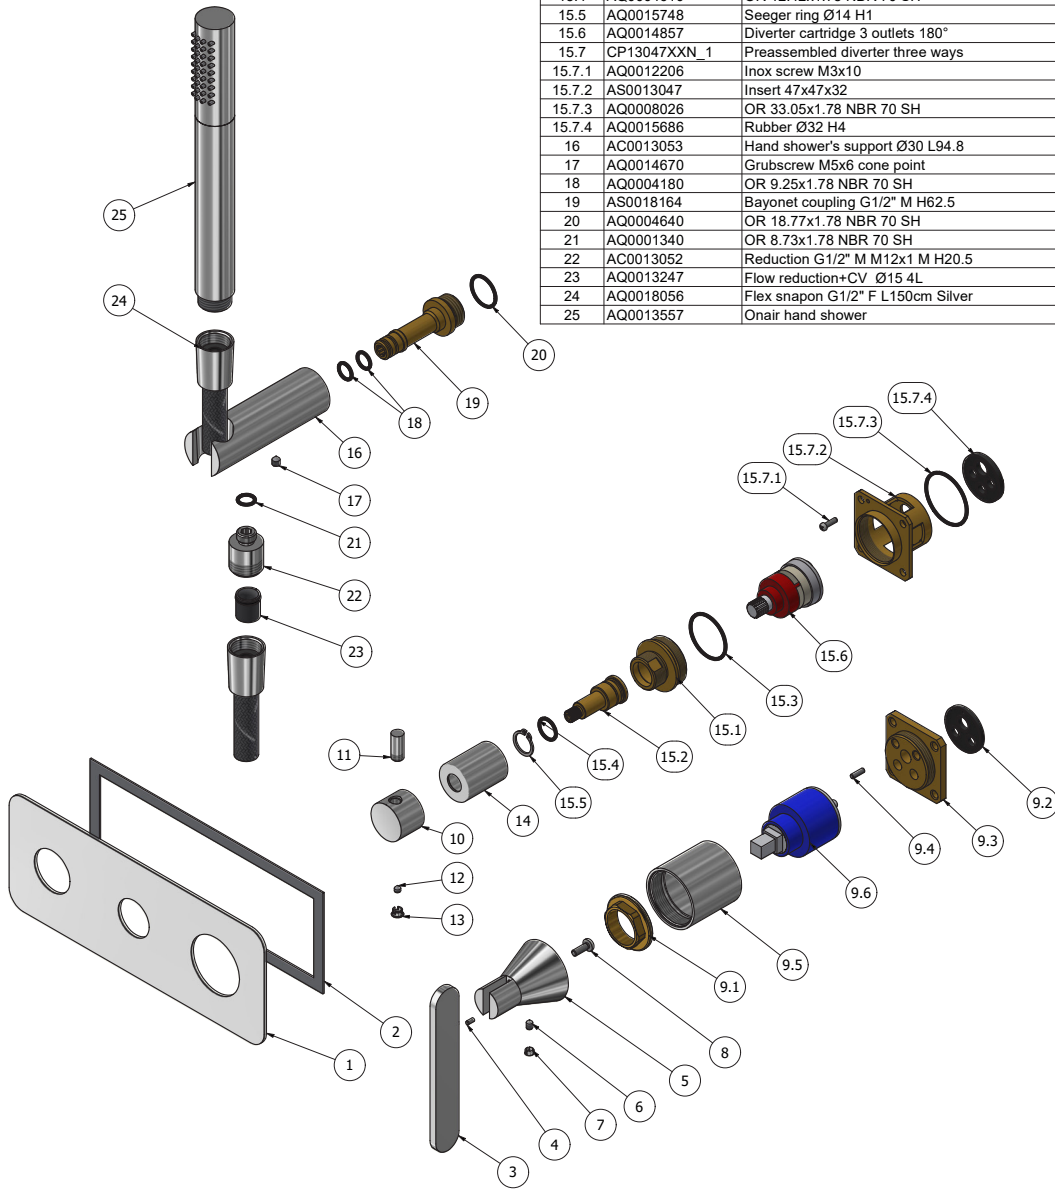

Main body is a machined from a solid pieces

Material

BRASS
According to CuZn39PB3 (CW614N)
Max Lead content: 2.5%

WE ARE IB

| Parts list | | | |
|------------|---------------|---|---------|
| ITEMS | CODE | DESCRIPTION | FIN QTA |
| 1 | AQ0014139-TI | Plate 219x85x2 | F 1 |
| 2 | AQ0014142 | Rubber packing double-sided tape 200x75x8x1 | - 1 |
| 3 | AC0018163 | Handle 20 L120 H5 | F 1 |
| 4 | AQ0012230 | Stainless stell pin Ø2.5x6 | - 1 |
| 5 | AC0018161 | Handle Ø41 Ø20 H50 | F 1 |
| 6 | AQ0010444 | Grubscrew M4x6 cone point | - 1 |
| 7 | AQ0012203 | Plug | F 1 |
| 8 | AQ0010985 | Inox screw M4x12 | - 1 |
| 9 | CPRX300CCXN19 | Mixer 47x47 x recessed | - 1 |
| 9.1 | AQ0001040 | Cartridge ring nut M37x1.5 H9 | G 1 |
| 9.2 | AQ0015684 | Gasket Ø31 H3.5 Ø7 Ø7.5 | - 1 |
| 9.3 | AS0013040 | Insert 47x47 H11 M37x1.5 | G 1 |
| 9.4 | AQ0015357 | Grubscrew M3x10 flat point | - 1 |
| 9.5 | AC0010445 | Recessed ring Ø41 M37x1.5 H40.7 | F 1 |
| 9.6 | AQ0013271 | Ceramic cartridge KRJ 35A 9x9 | - 1 |
| 10 | AC0011372 | Diverter's knob Ø26 H20 | F 1 |
| 11 | AC0007092 | Handle knob M8 H19 | F 1 |
| 12 | AQ0001082 | Grubscrew M4x4 cone point | - 1 |
| 13 | AQ0006650 | Plug cover Ø7 | F 1 |
| 14 | AC0013054 | Ring Ø26 M22x1 F H33 | F 1 |
| 15 | CPDEV3VXXN_1 | Preassembled diverter three ways | - 1 |
| 15.1 | AS0013050 | Junction M32x1 M22x1 H23 | G 1 |
| 15.2 | AS0013048 | Rod Ø17.9 H42.4 | G 1 |
| 15.3 | AQ0010597 | OR 28.3x1.78 NBR 70 SH | - 1 |
| 15.4 | AQ0004610 | OR 12.42x1.78 NBR 70 SH | - 1 |
| 15.5 | AQ0015748 | Seeger ring Ø14 H1 | - 1 |
| 15.6 | AQ0014857 | Diverter cartridge 3 outlets 180° | - 1 |
| 15.7 | CP13047XXN_1 | Preassembled diverter three ways | - 1 |
| 15.7.1 | AQ0012206 | Inox screw M3x10 | - 1 |
| 15.7.2 | AS0013047 | Insert 47x47x32 | G 1 |
| 15.7.3 | AQ0008026 | OR 33.05x1.78 NBR 70 SH | - 1 |
| 15.7.4 | AQ0015686 | Rubber Ø32 H4 | - 1 |
| 16 | AC0013053 | Hand shower's support Ø30 L94.8 | F 1 |
| 17 | AQ0014670 | Grubscrew M5x6 cone point | - 1 |
| 18 | AQ0004180 | OR 9.25x1.78 NBR 70 SH | - 2 |
| 19 | AS0018164 | Bayonet coupling G1/2" M H62.5 | G 1 |
| 20 | AQ0004640 | OR 18.77x1.78 NBR 70 SH | - 1 |
| 21 | AQ0001340 | OR 8.73x1.78 NBR 70 SH | - 1 |
| 22 | AC0013052 | Reduction G1/2" M M12x1 M H20.5 | F 1 |
| 23 | AQ0013247 | Flow reduction+CV Ø15 4L | - 1 |
| 24 | AQ0018056 | Flex snapon G1/2" F L150cm Silver | F 1 |
| 25 | AQ0013557 | Onair hand shower | F 1 |