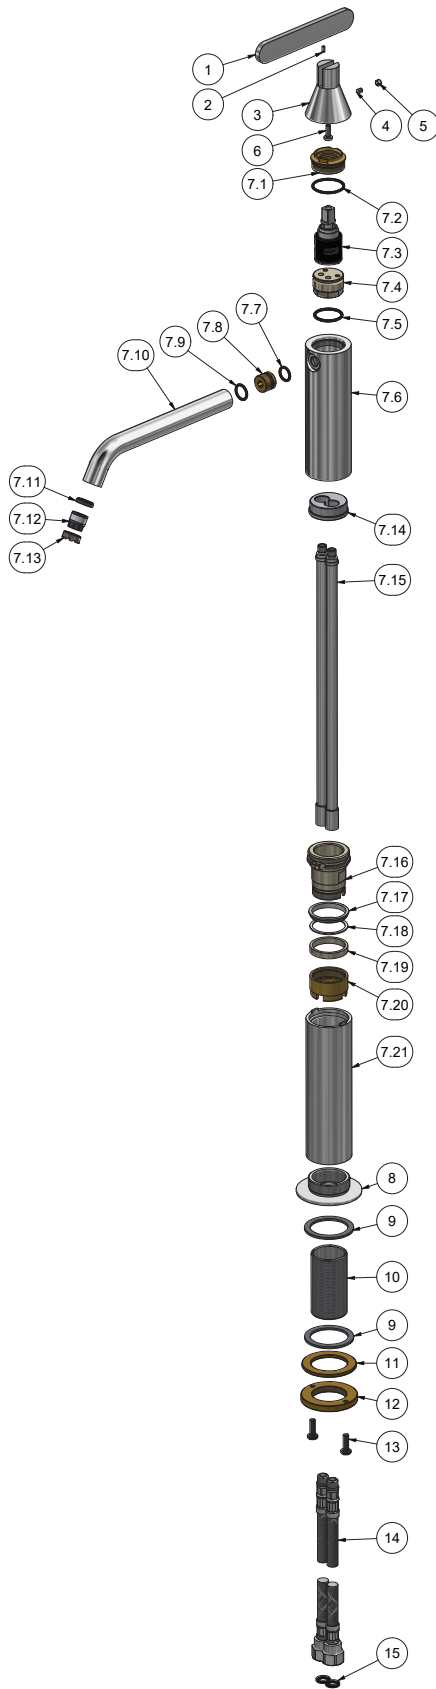

Dimensions

Cartridge

Ø25 ceramic cartridge

Treaded fitting

G3/8" Female

Aerator

M16.5x1

Flow Rate (+/-10%)

T. +39 030 802101
F. +39 030 803097
info@weareib.it

P.IVA 01785230986
capitale sociale
€420.000,00 i.v.

www.weareib.it

WE ARE IB

Parts list			
ITEMS	CODE	DESCRIPTION	FIN QTA
1	AC0018163	Handle 20 L120 H5	F 1
2	AQ0012230	Stainless stell pin Ø2.5x6	- 1
3	AC0018159	Handle Ø42 Ø20 H50	F 1
4	AQ0010444	Grubscrew M4x6 cone point	- 1
5	AQ0012203	Plug	F 1
6	AQ0010985	Inox screw M4x12	- 1
7	CP0H370CCN_1	Preassembled	F 1
7.1	AS0011353	Cartridge fixing nut M30x1 H14.35	G 1
7.2	AQ0010564	OR 26.7x1.78 NBR 70 SH	- 1
7.3	AQ0018232	Progressive cartridge Ø25 open 9x9 90°	- 1
7.4	AN0010810	Connection piece Ø27X18	N 1
7.5	AQ0010972	OR 23x2 NBR 70 SH	- 1
7.6	AC0010911	Kitchen monobloc body Ø42 H130	F 1
7.7	AQ0001350	OR 11.11x1.78 NBR 70 SH	- 1
7.8	AS0010783	Spout connection M16x1 M10x0.75 H15	G 1
7.9	AQ0004610	OR 12.42x1.78 NBR 70 SH	- 1
7.10	AC0010910	Sink dispenser Ø18 L170	F 1
7.11	AS0010829	Aerator stopper M16.5x1 H4	G 1
7.12	AQ0009836	Perlator honeycomb with rubber (44.3030.0)	- 1
7.13	AN0010830	Aerator cage M16.5x1 H6	N 1
7.14	AQ0011027	Extention pipe separator Ø36 H12	G 1
7.15	AS0010912	Extention pipe M8x1 L280	- 2
7.16	AN0009663	Rotating insert for basin	N 1
7.17	AQ0012278	Antifriction ring Ø36.6 H4.5	- 1
7.18	AQ0010332	Delrin ring for sink	- 1
7.19	AN0010302	Brass ring for sink	N 1
7.20	AS0009675	Insert fixing nut	G 1
7.21	AC0009667	Base body for revolving ring	F 1
8	AC0009689	Basin base Ø60 M38x1.5 H15.5 M33x1.5	F 1
9	AQ0008013	Rubber packing 45x35x2	- 2
10	AN0009680	Threaded stem M33x1.5 H61	N 1
11	AS0010659	Brass ring Ø50x35.5x3	G 1
12	AS0010658	Ring nut with screwed holes Ø52 M33x1.5 H6	G 1
13	AQ0010358	Inox screw M5x16 ISO 7045	- 2
14	AQ0013437	Inox hose M10x1 G3/8" F L600	- 2
15	AQ0003060	Rubber packing G3/8" (14.5x9x2)	- 2