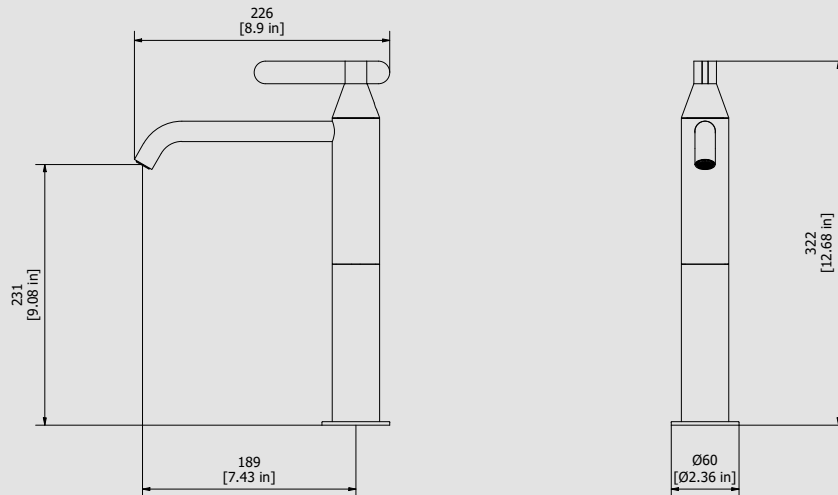

WE ARE IB

Collection

SOHO

Article

OH370

Description

Mono hole washbasin.

Box Dimensions

455x310x75 mm

Weight

2.6 kg

Finishes

- CC** CHROME
- PL** PLATINUM
- SS** BRUSHED NICKEL
- ON** NATURAL BRASS
- BO** MATT WHITE
- NP** MATT BLACK
- CF** BLACK CHROME
- CS** BRUSHED BLACK CHROME
- II** PALE GOLD
- IS** BRUSHED PALE GOLD
- RS** ROSE GOLD
- SR** BRUSHED ROSE GOLD
- OO** GOLD
- OS** BRUSHED GOLD
- RR** ANTIQUE COPPER
- MB** MODERN BRONZE

Dimensions

Cartridge

Ø25 ceramic cartridge

Treaded fitting

G3/8" Female

Aerator

M16.5x1

Flow Rate (+/-10%)