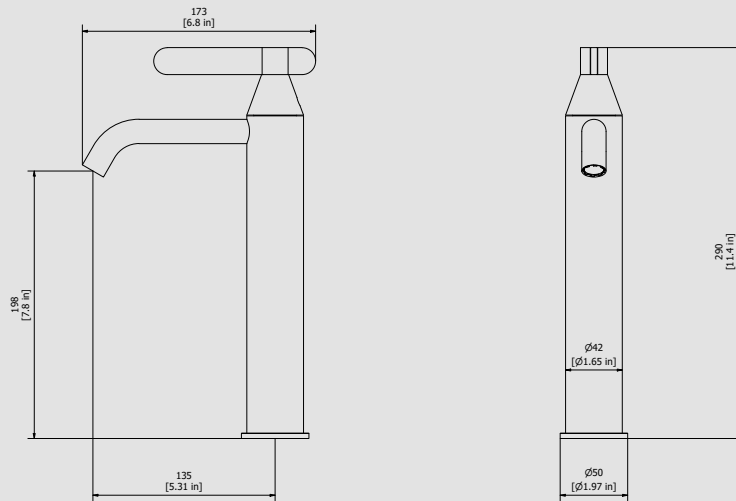

WE ARE IB

Collection

SOHO WOOD

Article

OL202

Description

Tall monohole washbasin mixer.

Box Dimensions

425x188x98 mm

Weight

2.3 kg

Finishes

- CC**
CHROME
- PL**
PLATINUM
- SS**
BRUSHED
NICKEL
- ON**
NATURAL
BRASS
- BO**
MATT
WHITE
- NP**
MATT
BLACK
- CF**
BLACK
CHROME
- CS**
BRUSHED
BLACK
CHROME
- II**
PALE
GOLD
- IS**
BRUSHED
PALE GOLD
- RS**
ROSE
GOLD
- SR**
BRUSHED
ROSE GOLD
- OO**
GOLD
- OS**
BRUSHED
GOLD
- RR**
ANTIQUÉ
COPPER
- MB**
MODERN
BRONZE

Dimensions

Cartridge

Ø25 ceramic cartridge

Threaded fitting

Inox hoses G3\8" female 400 mms long

Aerator

M16.5X1

Flow Rate (+/-10%)