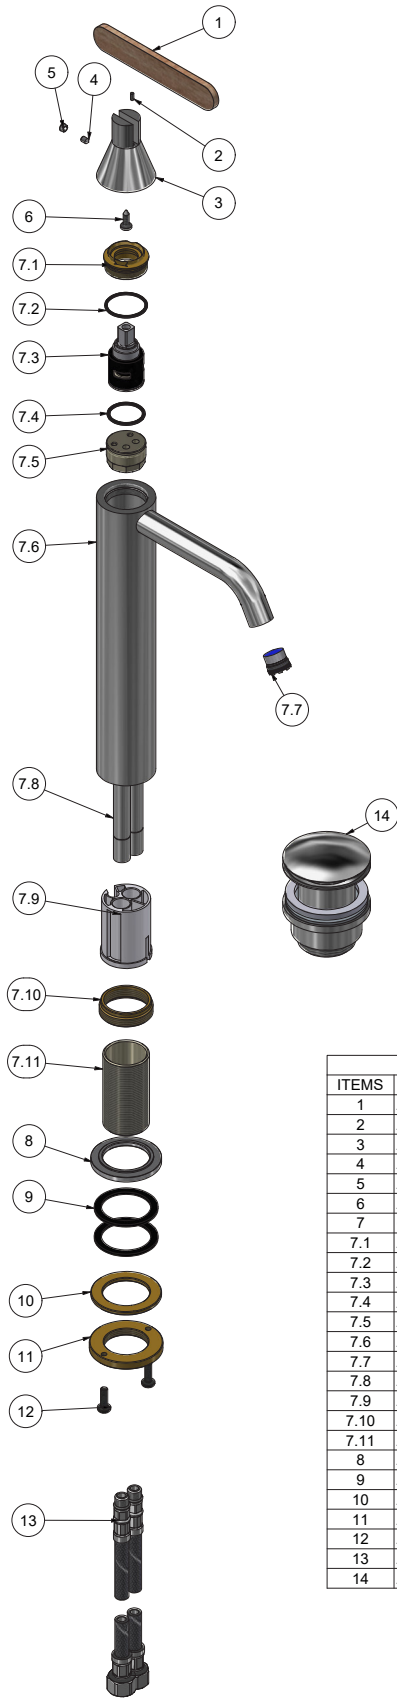

Dimensions

Cartridge

Ø25 ceramic cartridge

Threaded fitting

Inox hoses G3\8" female 400 mms long

Aerator

M16.5X1

Flow Rate (+/-10%)

1 BAR	2 BAR	3 BAR
3 l\m	3.8 l\m	3.8 l\m

Production

Main body is a machined from a solid pieces

Material

BRASS
According to CuZn42 (CW510L)
Max Lead content: 0.2%

IB RUBINETTERIE s.p.a
via dei Pianotti 3/5
25068 Sarezzo (BS) - Italy -

T. +39 030 802101
F. +39 030 803097
info@weareib.it

P.IVA 01785230986
capitale sociale
€420.000,00 i.v.

www.weareib.it

WE ARE IB

Parts list				
ITEMS	CODE	DESCRIPTION	FIN	QTÀ
1	AQ0018162	Handle 20 L120 H5	F	1
2	AQ0012230	Stainless stell pin Ø2.5x6	-	1
3	AC0018159	Handle Ø42 Ø20 H50	F	1
4	AQ0010444	Grubscrew M4x6 cone point	-	1
5	AQ0012203	Plug	F	1
6	AQ0018180	Self-tapping screw Ø4 L12 DIN 7505-B	-	1
7	CPRX202CC-22	Preassembled tall basin mixer		1
7.1	AS0011353	Cartridge fixing nut M30x1 H14.35	G	1
7.2	AQ0010564	OR 26.7x1.78 NBR 70 SH	-	1
7.3	AQ0016781	Progressive cartridge Ø25 open 9x9 (ST232A001321039)	-	1
7.4	AQ0010972	OR 23x2 NBR 70 SH	-	1
7.5	AN0010810	Connection piece Ø27X18	N	1
7.6	AQ0016775	Tall body Ø42 H235 L135	F	1
7.7	AQ0014147	Perlator PCA cachè laminar 1 GPM (44.3358.010)	-	1
7.8	AN0010899	Extension pipe M8x1 M10x1 H230	N	2
7.9	AQ0009711	Separator for pipes	-	1
7.10	AS0010786	Reduction nut M38x1.5 M33x1.5 H11	G	1
7.11	AN0009680	Threaded stem M33x1.5 H61	N	1
8	AC0010787	Base Ø5 H5	F	1
9	AQ0008013	Rubber packing 45x35x2	-	2
10	AS0010659	Brass ring Ø50x35.5x3	G	1
11	AS0010658	Ring nut with screwed holes Ø52 M33x1.5 H6	G	1
12	AQ0010358	Inox screw M5x16 ISO 7045	-	2
13	AQ0000932	Inox hose M10x1 G3/8" F L400	-	2
14	AQ0009837	Simple rapid waste 1"1/4	F	1