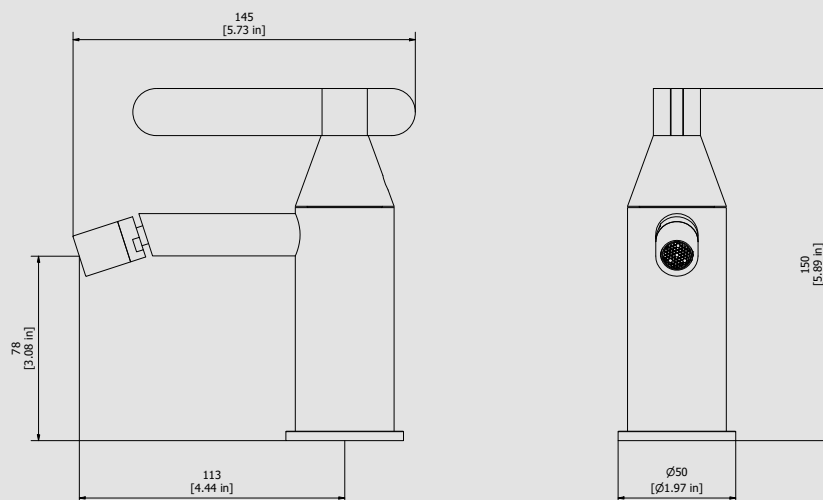

### OL220

Description

**Monohole bidet mixer.**

Box Dimensions

**340x180x70 mm**

Weight

**1.6 kg**

Finishes

Dimensions

Cartridge

**Ø25 ceramic cartridge**

Threaded fitting

**Inox hoses G3/8" female 450 mms long**

Aerator

**M16.5x1**

Flow Rate (+/-10%)