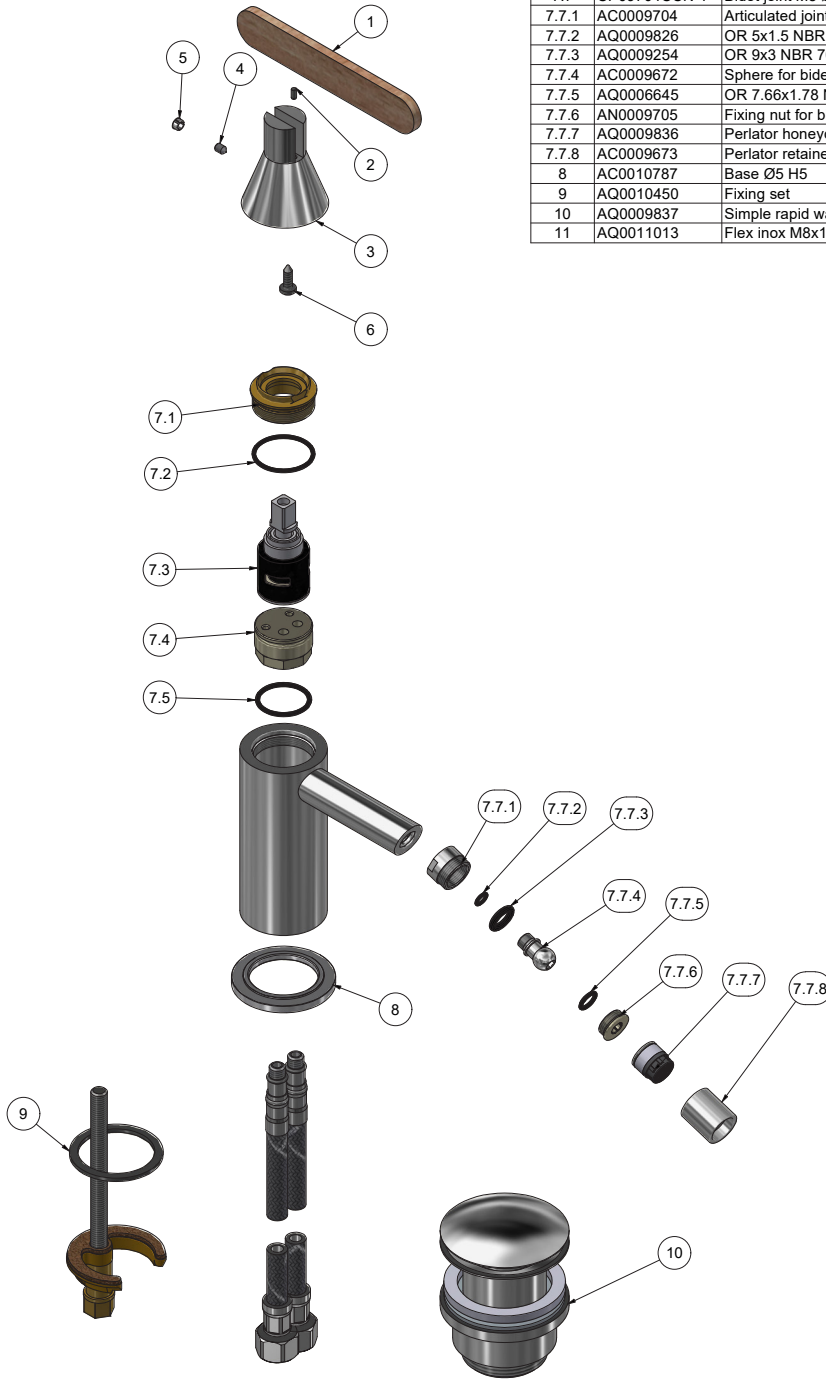

### OL220

Description

**Monohole bidet mixer.**

Box Dimensions

**340x180x70 mm**

Weight

**1.6 kg**

Finishes

Dimensions

Cartridge

**Ø25 ceramic cartridge**

Threaded fitting

**Inox hoses G3/8" female 450 mms long**

Aerator

**M16.5x1**

Flow Rate (+/-10%)

**1 BAR  
6.5 l/m**

**2 BAR  
9 l/m**

**3 BAR  
11 l/m**

Production

**Main body is a machined from a solid pieces**

Material

**BRASS**  
According to CuZn42 (CW510L)  
Max Lead content: 0.2%

WE ARE IB

Parts list				
ITEMS	CODE	DESCRIPTION	FIN	QTA
1	AQ0018162	Handle 20 L120 H5	F	1
2	AQ0012230	Stainless stell pin Ø2.5x6	-	1
3	AC0018159	Handle Ø42 Ø20 H50	F	1
4	AQ0010444	Grubscrew M4x6 cone point	-	1
5	AQ0012203	Plug	F	1
6	AQ0018180	Self-tapping screw Ø4 L12 DIN 7505-B	-	1
7	CPRX220CC-22	Preassembled bidet	-	1
7.1	AS0011353	Cartridge fixing nut M30x1 H14.35	G	1
7.2	AQ0010564	OR 26.7x1.78 NBR 70 SH	-	1
7.3	AQ0016781	Progressive cartridge Ø25 open 9x9 (ST232A001321039)	-	1
7.4	AN0010810	Connection piece Ø27X18	N	1
7.5	AQ0010972	OR 23x2 NBR 70 SH	-	1
7.6	AQ0017788	Bidet body Ø42 H95 L86	F	1
7.7	CP09704CCN-1	Bidet joint M8 Ø18	-	1
7.7.1	AC0009704	Articulated joint for bidet M17x1 M14x1 H12	F	1
7.7.2	AQ0009826	OR 5x1.5 NBR 70 SH	-	1
7.7.3	AQ0009254	OR 9x3 NBR 70 SH	-	1
7.7.4	AC0009672	Sphere for bidet articulated joint Ø11 M8 H19.5	F	1
7.7.5	AQ0006645	OR 7.66x1.78 NBR 70 SH	-	1
7.7.6	AN0009705	Fixing nut for bidet articulated joint Ø15.6 M14x1 H5.7	N	1
7.7.7	AQ0009836	Perlator honeycomb with rubber (44.3030.0)	-	1
7.7.8	AC0009673	Perlator retainer Ø18 M17x1 H20	F	1
8	AC0010787	Base Ø5 H5	F	1
9	AQ0010450	Fixing set	-	1
10	AQ0009837	Simple rapid waste 1"1/4	F	1
11	AQ0011013	Flex inox M8x1 G3/8" L450	-	2