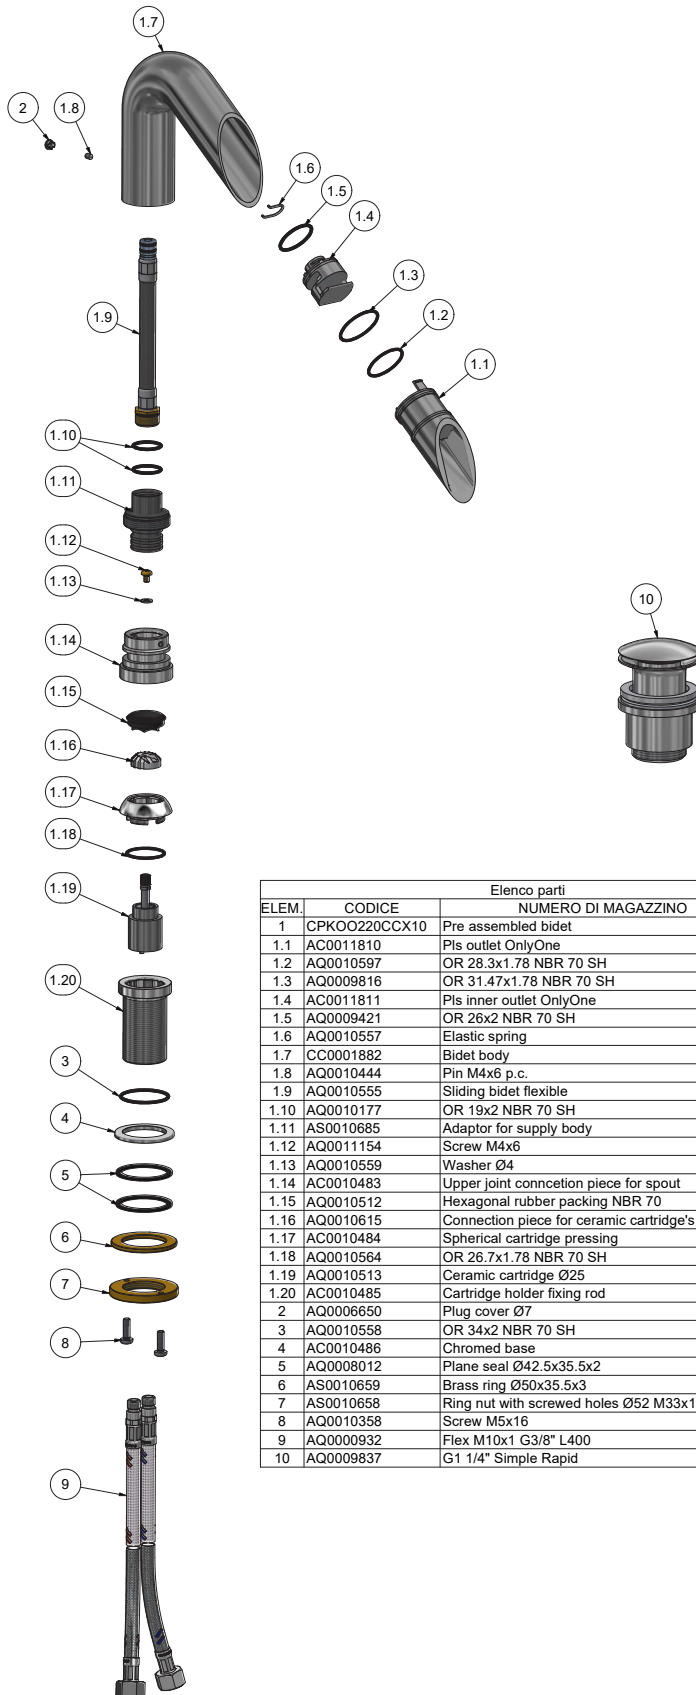

WE ARE IB

Collection

ONLY ONE

Article

00220

Description

Monohole bidet mixer complete with drain.

Box Dimensions

340x180x70 mm

Weight

2.3 kg

Finishes

- CC**
CHROME
- PL**
PLATINUM
- SS**
BRUSHED
NICKEL
- ON**
NATURAL
BRASS
- BO**
MATT
WHITE
- NP**
MATT
BLACK
- CF**
BLACK
CHROME
- CS**
BRUSHED
BLACK
CHROME
- II**
PALE
GOLD
- IS**
BRUSHED
PALE GOLD
- RS**
ROSE
GOLD
- SR**
BRUSHED
ROSE GOLD
- OO**
GOLD
- OS**
BRUSHED
GOLD
- RR**
ANTIQUÉ
COPPER
- BB**
ANTIQUÉ
BRONZE

Dimensions

Cartridge

Ceramic cartridge $\varnothing 25$

Threaded fitting

Flex M10x1 G3/8" L400

Aerator

-

Flow Rate (+/-10%)

T. +39 030 802101
F. +39 030 803097
info@weareib.it

P.IVA 01785230986
capitale sociale
€420.000,00 i.v.

www.weareib.it

WE ARE IB

Elenco parti			
ELEM.	CODICE	NUMERO DI MAGAZZINO	QTÀ
1	CPKOO220CCX10	Pre assembled bidet	1
1.1	AC0011810	Pls outlet OnlyOne	1
1.2	AQ0010597	OR 28.3x1.78 NBR 70 SH	1
1.3	AQ0009816	OR 31.47x1.78 NBR 70 SH	1
1.4	AC0011811	Pls inner outlet OnlyOne	1
1.5	AQ0009421	OR 26x2 NBR 70 SH	1
1.6	AQ0010557	Elastic spring	1
1.7	CC0001882	Bidet body	1
1.8	AQ0010444	Pin M4x6 p.c.	1
1.9	AQ0010555	Sliding bidet flexible	1
1.10	AQ0010177	OR 19x2 NBR 70 SH	2
1.11	AS0010685	Adaptor for supply body	1
1.12	AQ0011154	Screw M4x6	1
1.13	AQ0010559	Washer Ø4	1
1.14	AC0010483	Upper joint connction piece for spout	1
1.15	AQ0010512	Hexagonal rubber packing NBR 70	1
1.16	AQ0010615	Connection piece for ceramic cartridge's rod	1
1.17	AC0010484	Spherical cartridge pressing	1
1.18	AQ0010564	OR 26.7x1.78 NBR 70 SH	1
1.19	AQ0010513	Ceramic cartridge Ø25	1
1.20	AC0010485	Cartridge holder fixing rod	1
2	AQ0006650	Plug cover Ø7	1
3	AQ0010558	OR 34x2 NBR 70 SH	1
4	AC0010486	Chromed base	1
5	AQ0008012	Plane seal Ø42.5x35.5x2	2
6	AS0010659	Brass ring Ø50x35.5x3	1
7	AS0010658	Ring nut with screwed holes Ø52 M33x1.5 H6	1
8	AQ0010358	Screw M5x16	2
9	AQ0000932	Flex M10x1 G3/8" L400	2
10	AQ0009837	G1 1/4" Simple Rapid	1