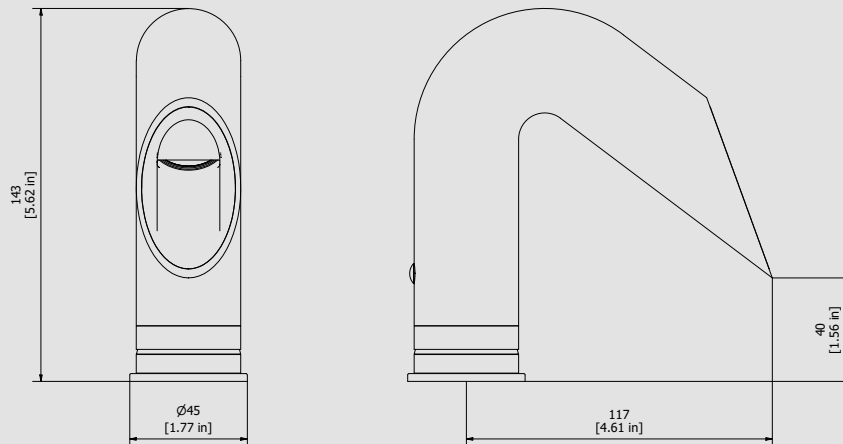

WE ARE IB

Collection

ONLY ONE

Article

00220

Description

Monohole bidet mixer complete with drain.

Box Dimensions

340x180x70 mm

Weight

2.3 kg

Finishes

- CC**
CHROME
- PL**
PLATINUM
- SS**
BRUSHED
NICKEL
- ON**
NATURAL
BRASS
- BO**
MATT
WHITE
- NP**
MATT
BLACK
- CF**
BLACK
CHROME
- CS**
BRUSHED
BLACK
CHROME
- II**
PALE
GOLD
- IS**
BRUSHED
PALE GOLD
- RS**
ROSE
GOLD
- SR**
BRUSHED
ROSE GOLD
- OO**
GOLD
- OS**
BRUSHED
GOLD
- RR**
ANTIQUÉ
COPPER
- BB**
ANTIQUÉ
BRONZE

Dimensions

Cartridge

Ceramic cartridge $\varnothing 25$

Threaded fitting

Flex M10x1 G3/8" L400

Aerator

-

Flow Rate (+/-10%)

1 BAR	2 BAR	3 BAR
5.8 l/m	8.4 l/m	10.3 l/m

Production

Main body is a single casted pieces.

Material

BRASS
According to CuZn35Pb2Al-B (CB752S)
Max Lead content: 1.36%

IB RUBINETTERIE s.p.a
via dei Pianotti 3/5
25068 Sarezzo (BS) - Italy -