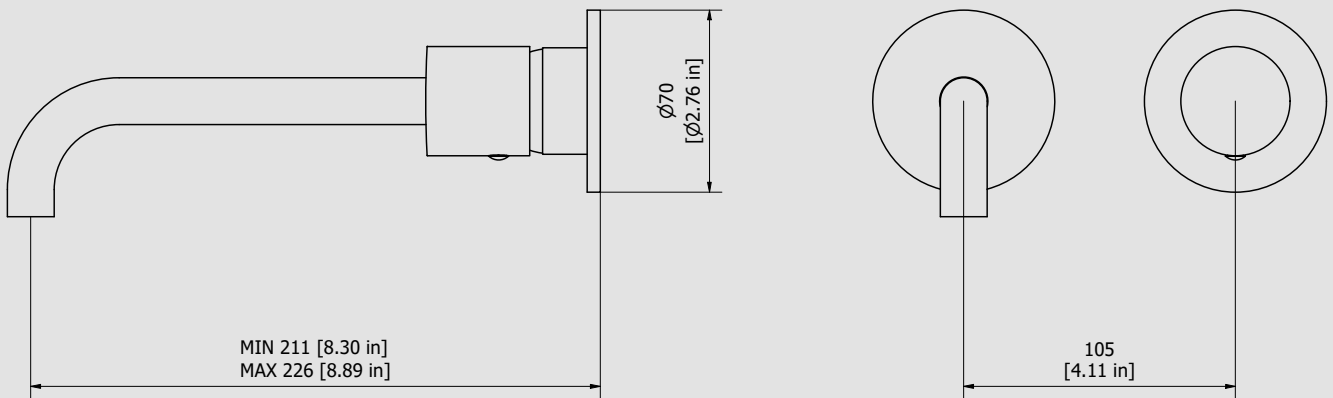

## RR407

Description

Wall mounted washbasin mixer

Built-in body to be purchased separately INC206

Box Dimensions

425x188x98 mm

Weight

1.3 kg

Dimensions

Cartridge

Ø35 ceramic cartridge

Threaded fitting

G1/2" female

Aerator

M16.5x1

Flow Rate (+/-10%)